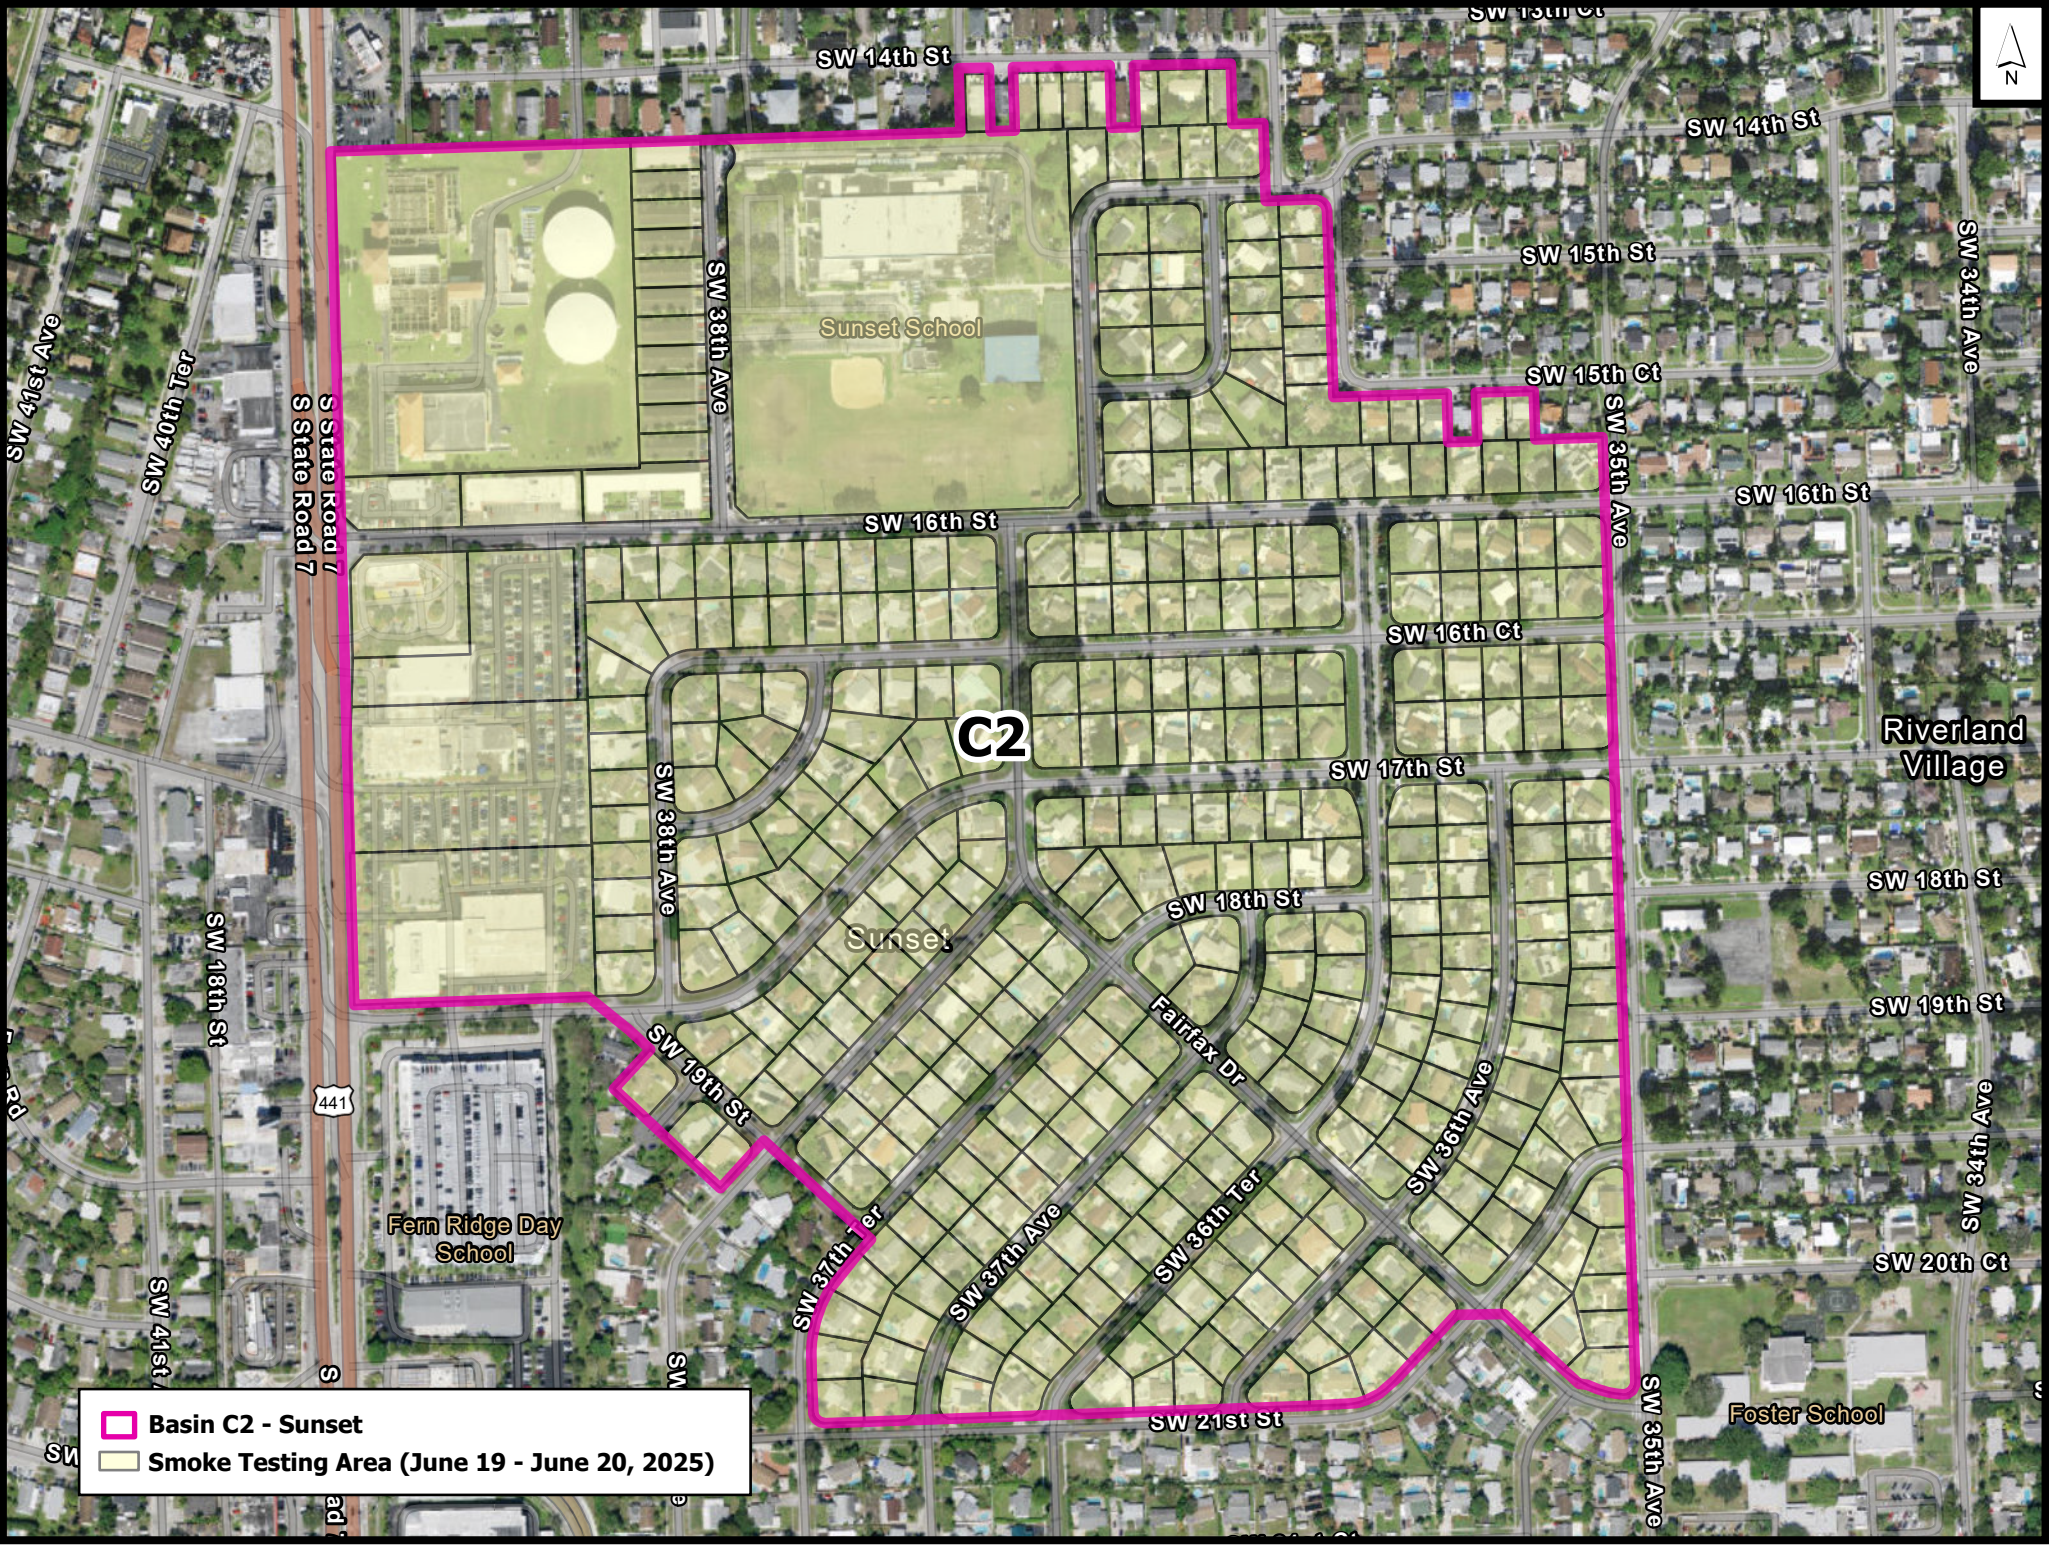

Fern Ridge Day School

Foster School

C1

-  Basin C1 - Sunset
-  Smoke Testing Area (June 17 - June 18, 2025)

Basin C2 - Sunset

Smoke Testing Area (June 19 - June 20, 2025)