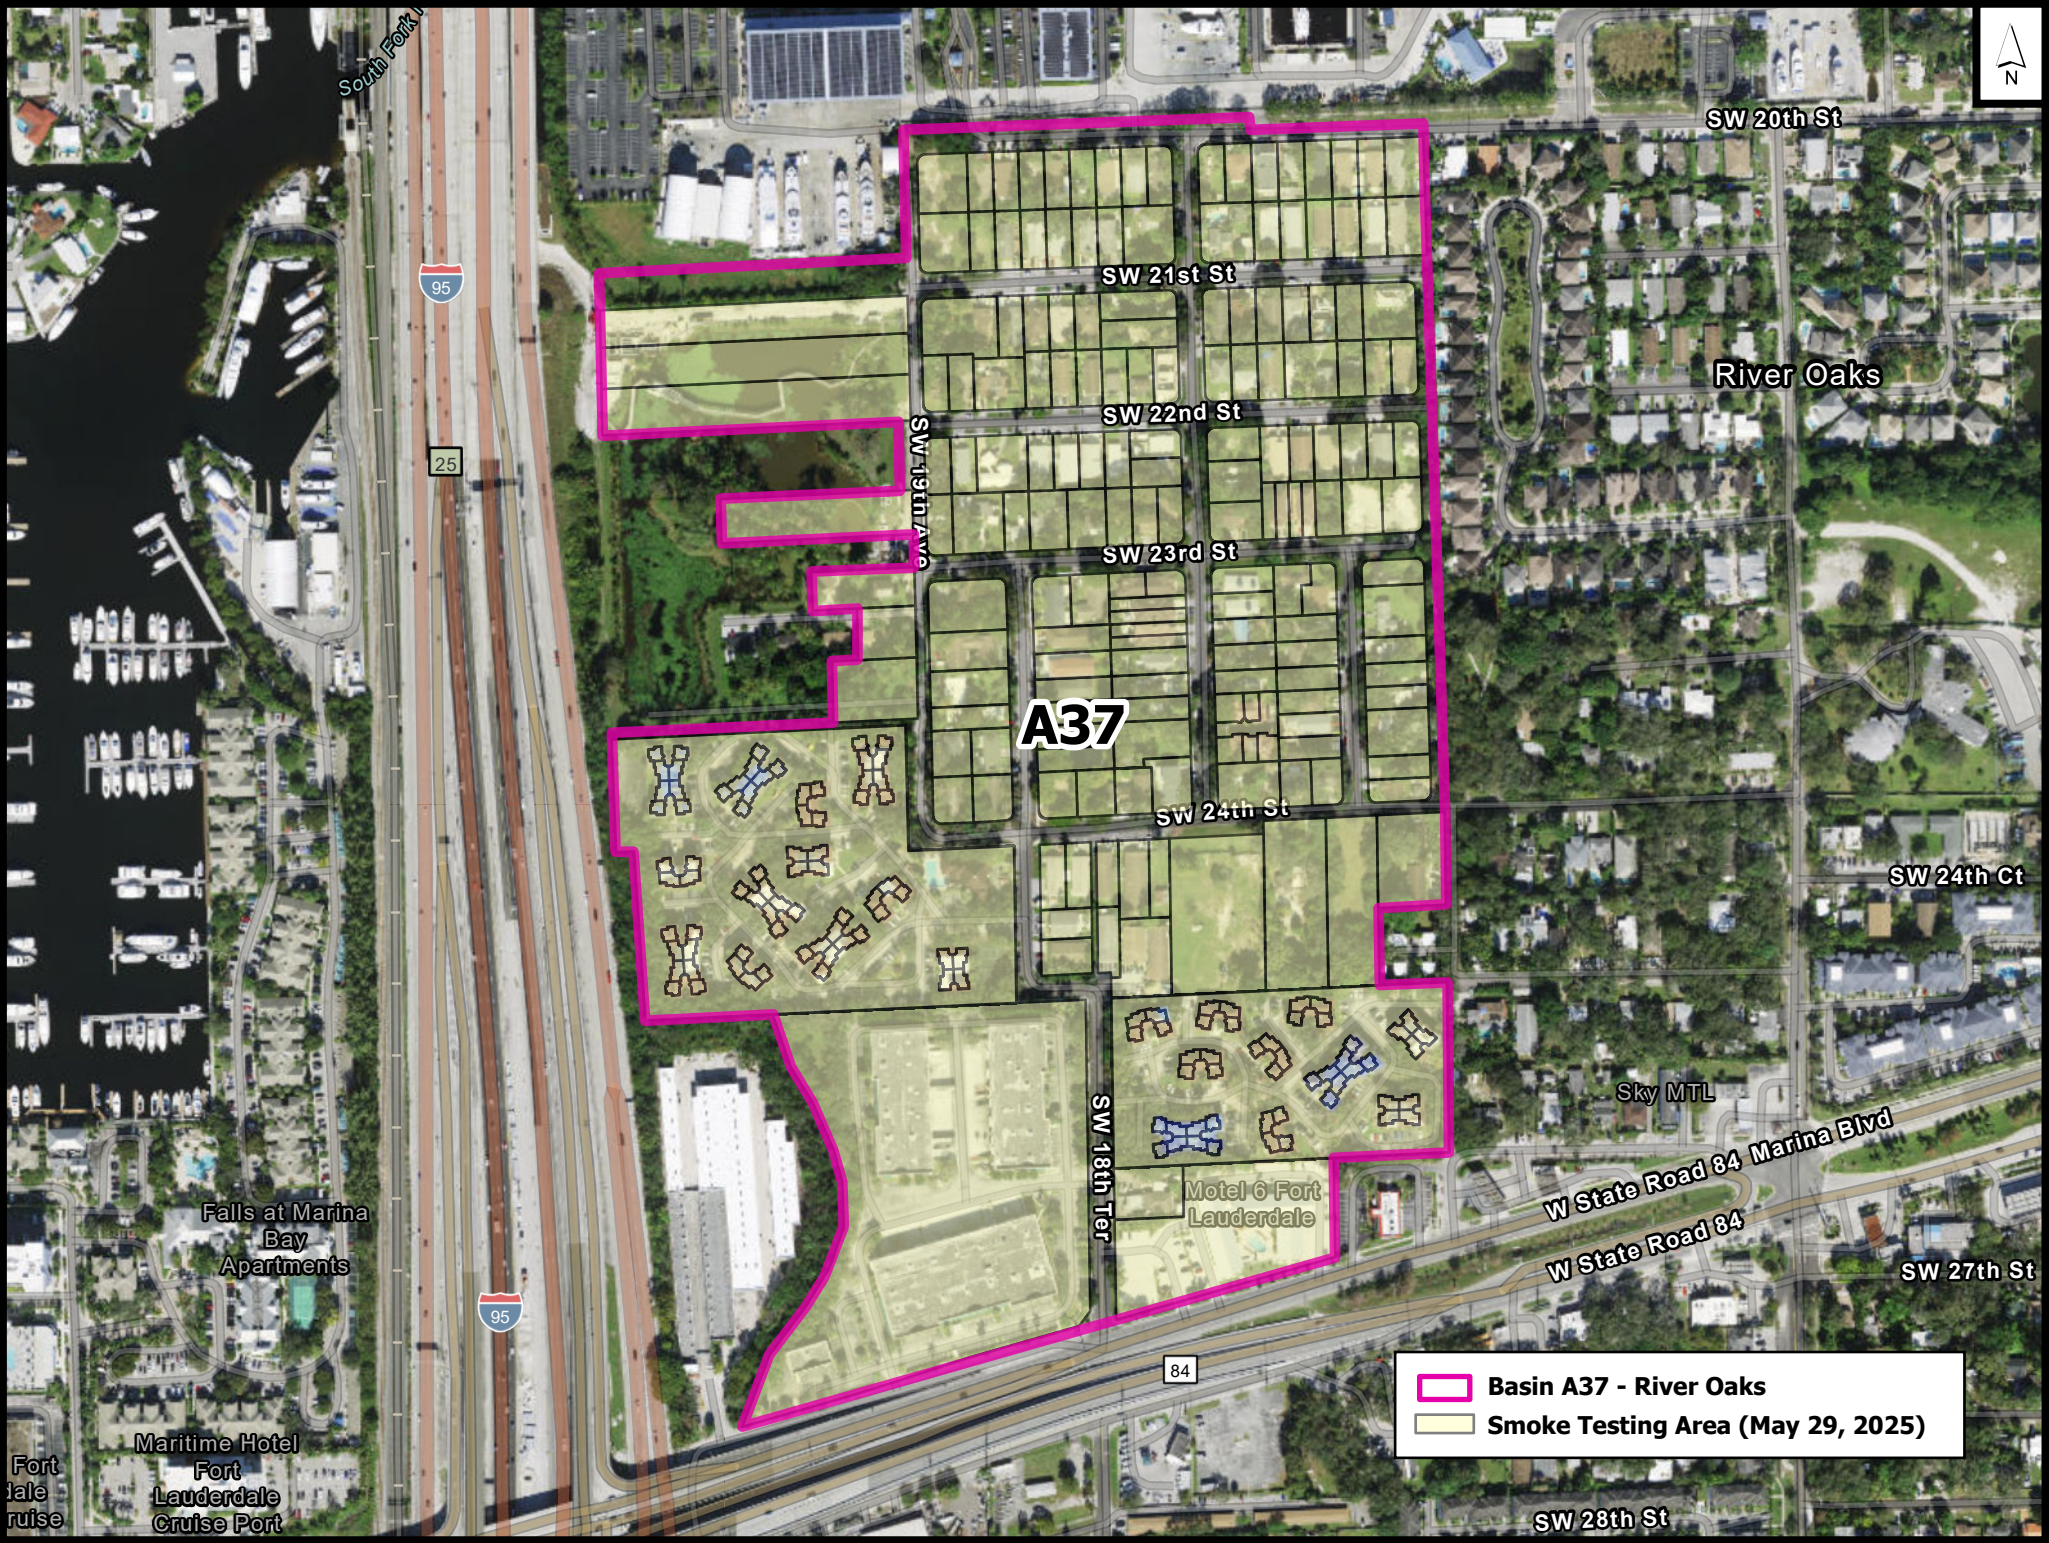

Basin A4 - Sailboat Bend
 Smoke Testing Area (May 29, 2025)

South Fork

SW 20th St

SW 21st St

River Oaks

25

SW 19th Ave

SW 22nd St

SW 23rd St

A37

SW 24th St

SW 24th Ct

SW 18th Ter

Motel 6 Fort Lauderdale

Sky MTL

W State Road 84 Marina Blvd
W State Road 84

SW 27th St

Falls at Marina Bay Apartments

84

 Basin A37 - River Oaks

 Smoke Testing Area (May 29, 2025)

Fort Lauderdale Cruise Port
Maritime Hotel Fort Lauderdale

SW 28th St

Rock Island

B5

NE 19th St

B15

N Fort Lauderdale Beach Blvd

1A

Birch Park
Finger Streets

Hugh Taylor
Birch State Park

E Sunrise B