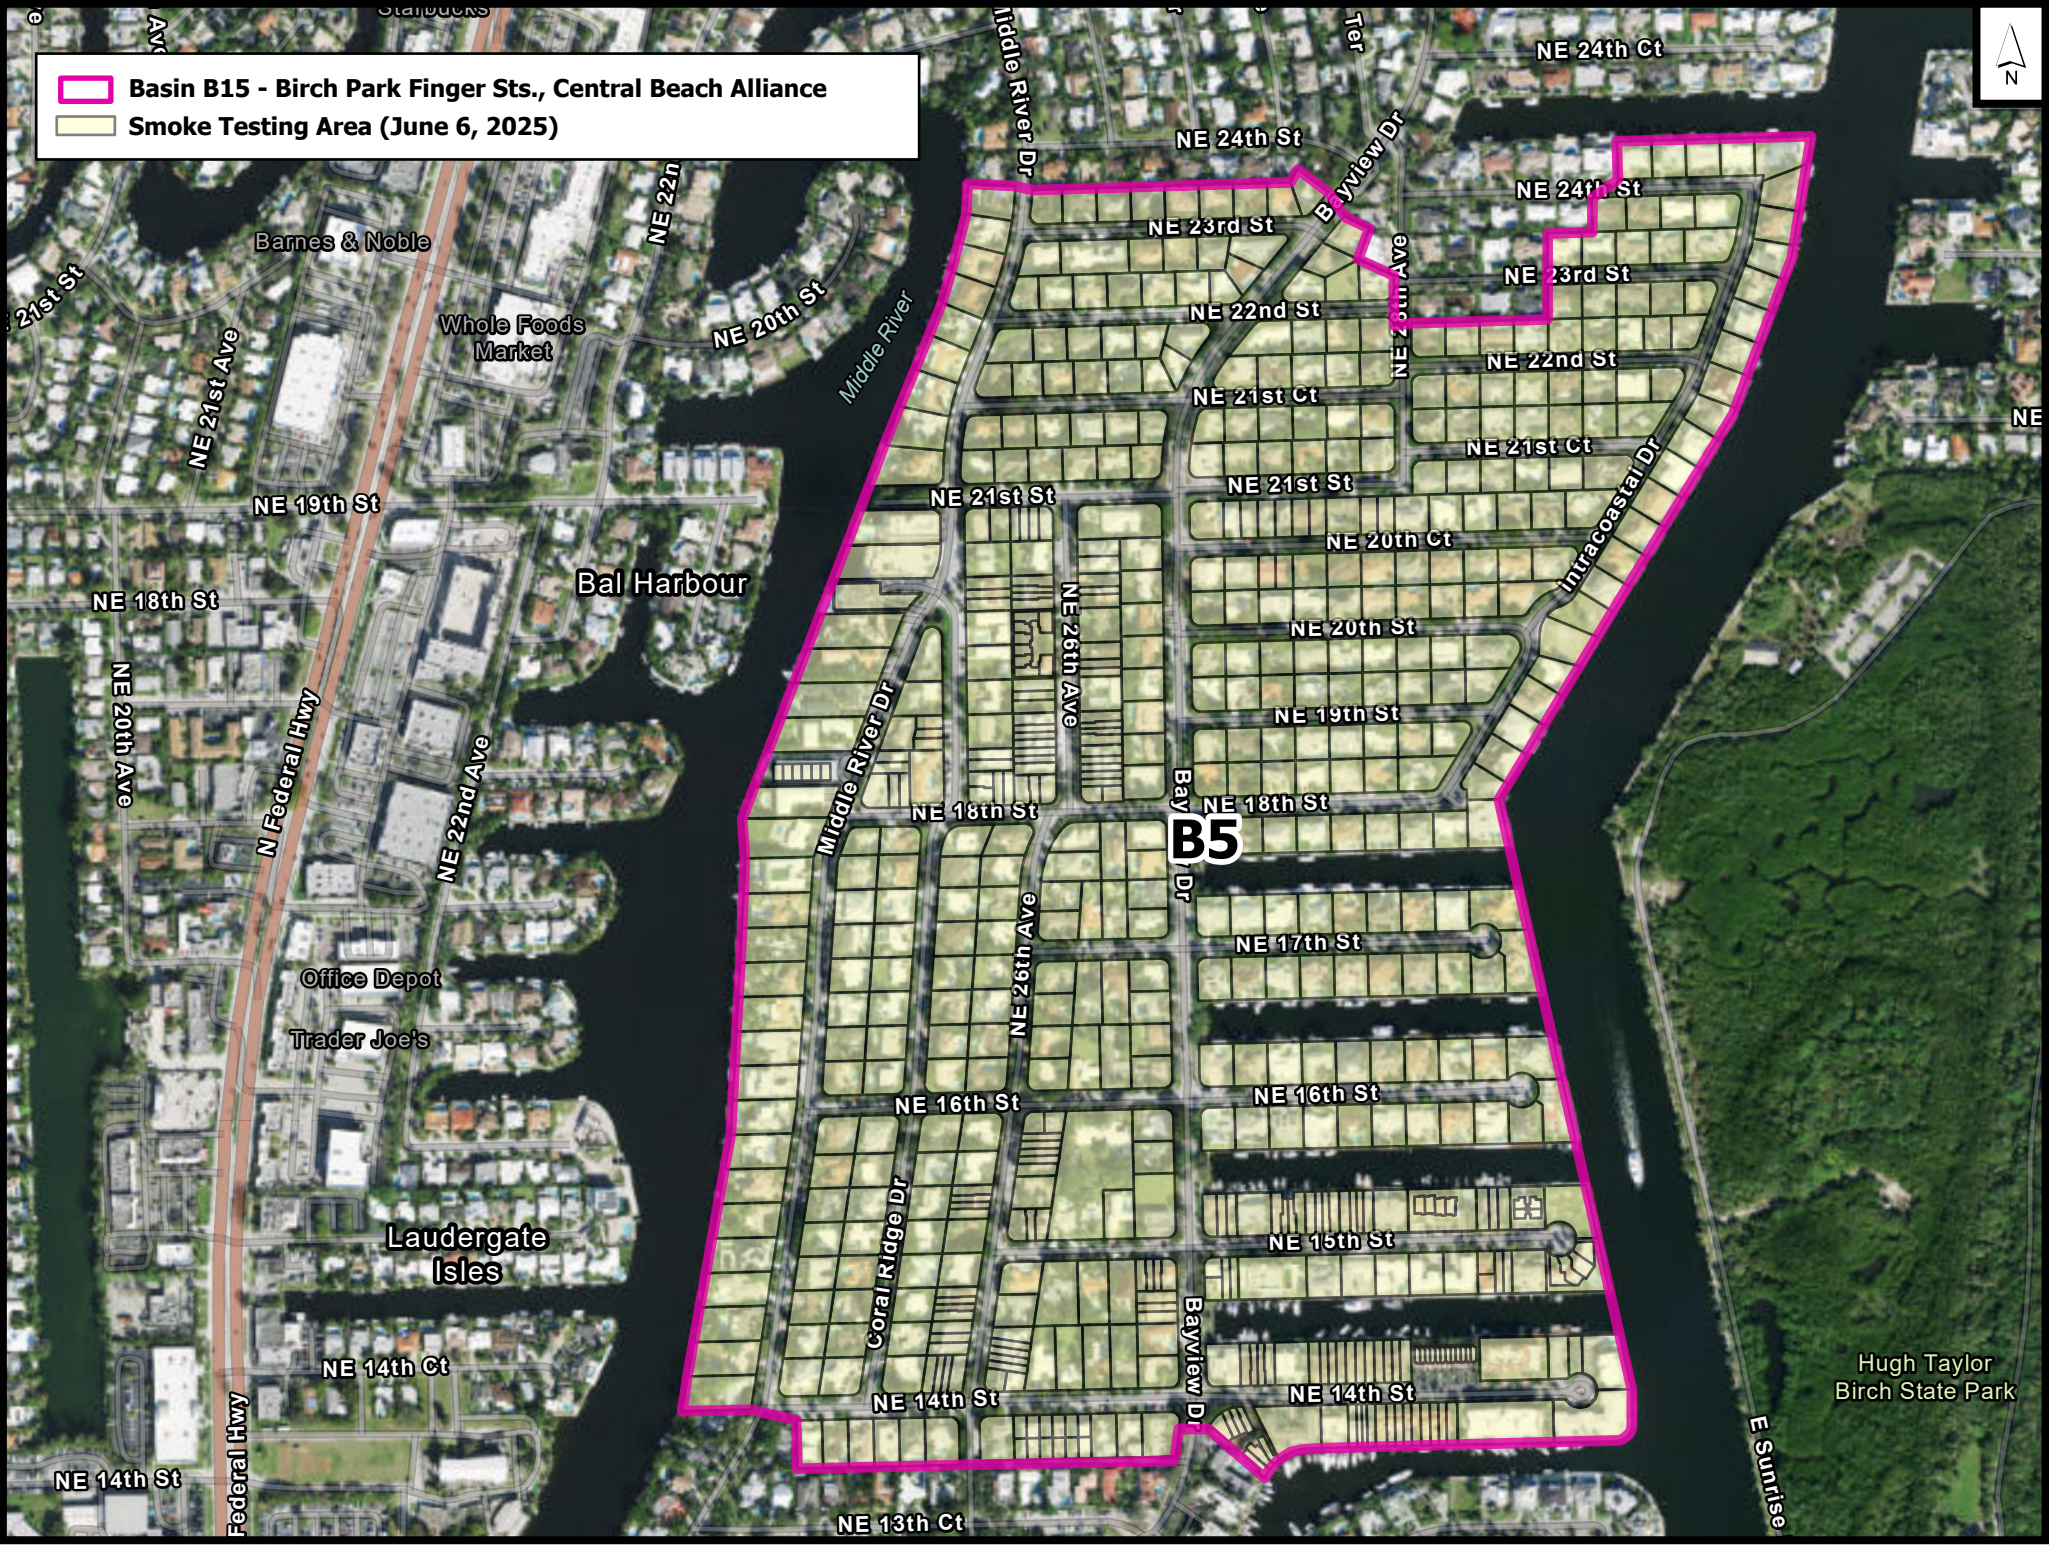

Basin A4 - Sailboat Bend
 Smoke Testing Area (May 29, 2025)

South Fork

SW 20th St

SW 21st St

River Oaks

25

SW 19th Ave

SW 22nd St

SW 27th St

Falls at Marina Bay Apartments

84

 Basin A37 - River Oaks

 Smoke Testing Area (May 29, 2025)

Fort Lauderdale Cruise Port
Maritime Hotel Fort Lauderdale

SW 28th St

Rock Island

 Basin A31 - Rock Island, Lake Aire Palm View, Golden Heights
 Smoke Testing Area (May 30 - June 3, 2025)

 Basin B15 - Birch Park Finger Sts., Central Beach Alliance
 Smoke Testing Area (June 6, 2025)

Hugh Taylor
Birch State Park

B5

NE 19th St

B15

N Fort Lauderdale Beach Blvd

1A

Birch Park
Finger Streets

Hugh Taylor
Birch State Park

E Sunrise B