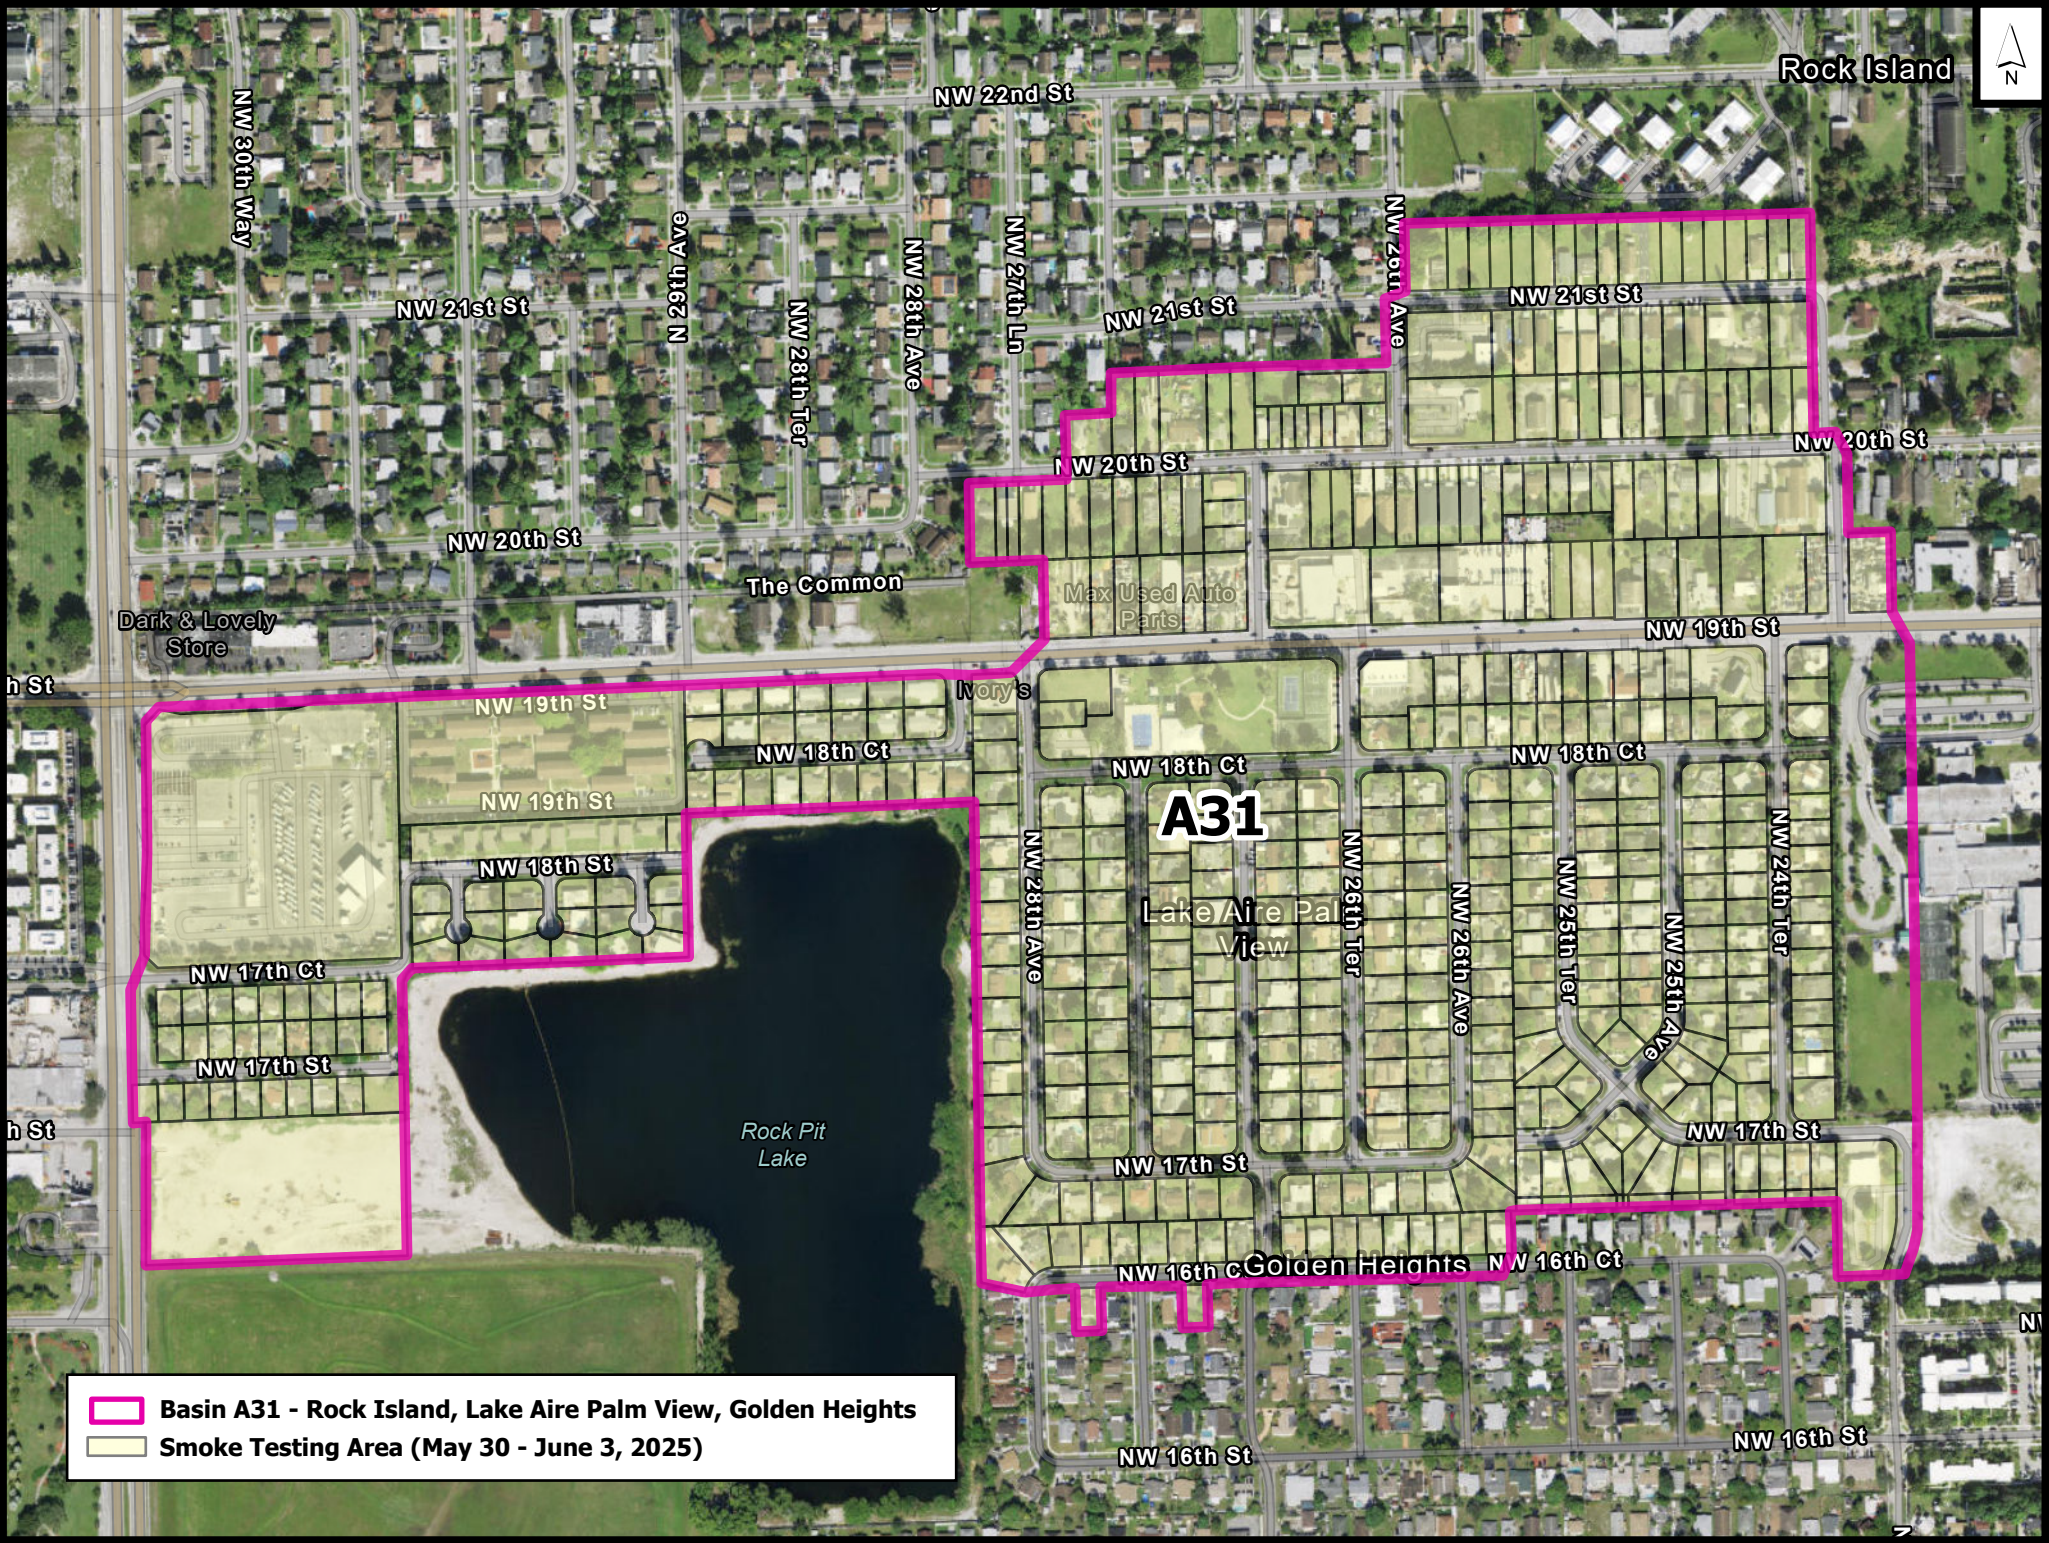

Basin A4 - Sailboat Bend
 Smoke Testing Area (May 29, 2025)

South Fork

SW 20th St

SW 21st St

River Oaks

25

SW 19th Ave

SW 22nd St

SW 27th St

Falls at Marina Bay Apartments

84

 Basin A37 - River Oaks

 Smoke Testing Area (May 29, 2025)

Fort Lauderdale Cruise Port
Maritime Hotel Fort Lauderdale

SW 28th St

Rock Island

 Basin A31 - Rock Island, Lake Aire Palm View, Golden Heights
 Smoke Testing Area (May 30 - June 3, 2025)

 Basin B15 - Birch Park Finger Sts., Central Beach Alliance
 Smoke Testing Area (June 6, 2025)

Hugh Taylor
Birch State Park

B5

NE 19th St

B15

N Fort Lauderdale Beach Blvd

1A

Birch Park
Finger Streets

Hugh Taylor
Birch State Park

E Sunrise B