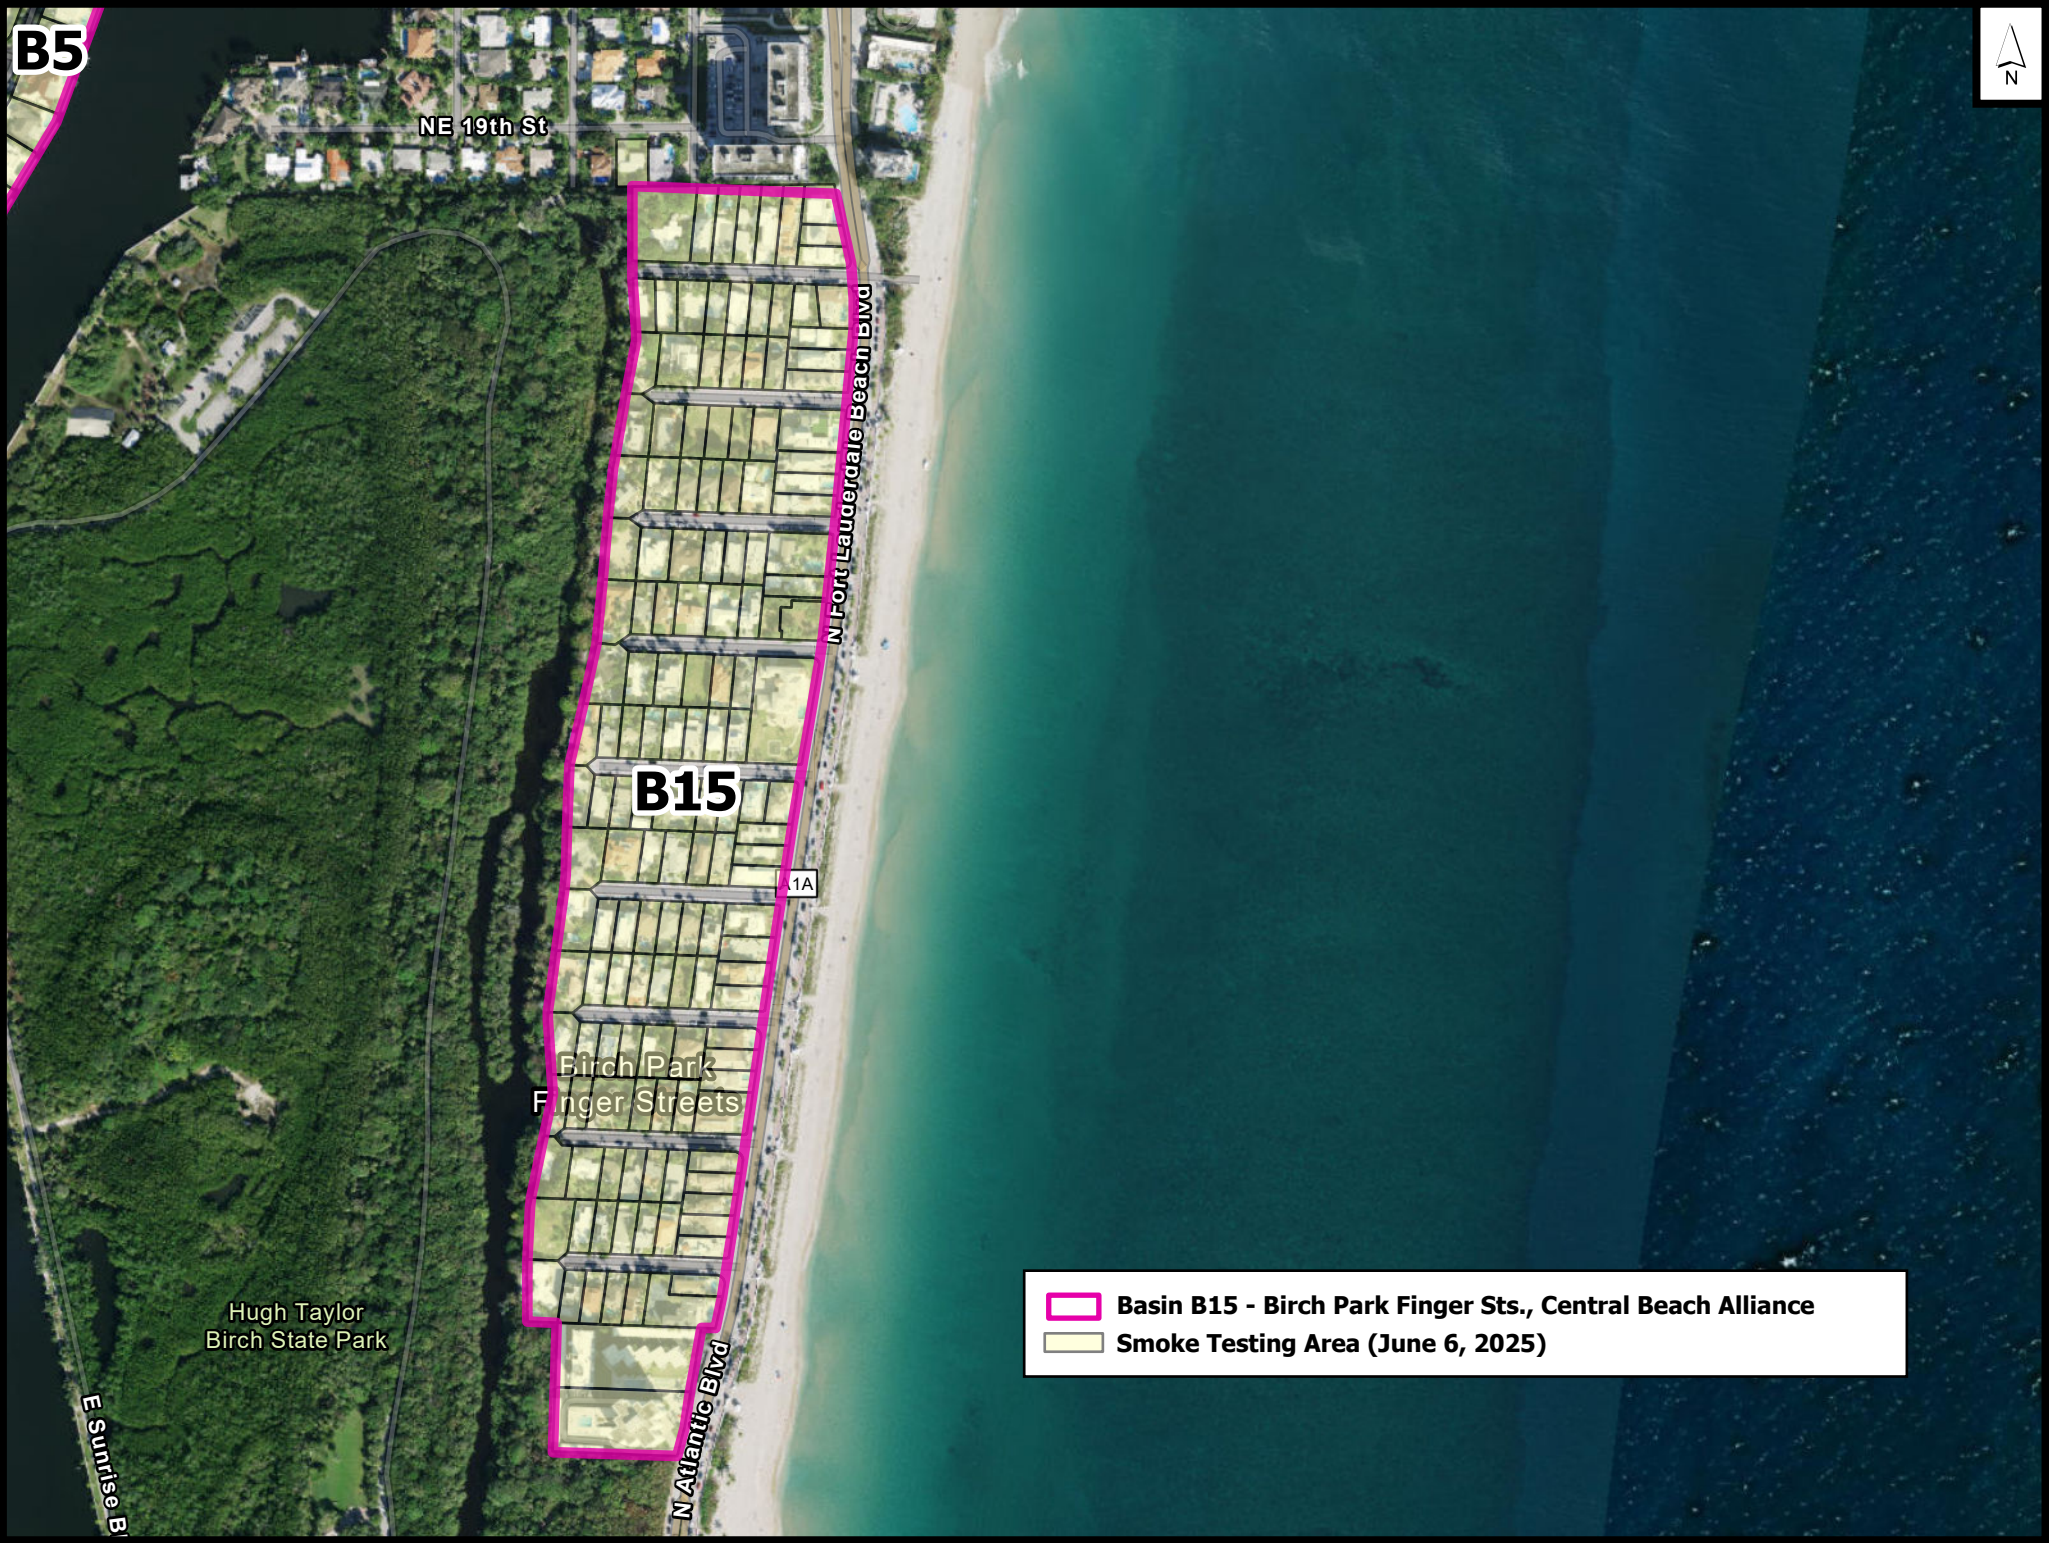

Basin A4 - Sailboat Bend
 Smoke Testing Area (May 29, 2025)

South Fork

SW 20th St

SW 21st St

River Oaks

25

SW 19th Ave

SW 22nd St

SW 27th St

Falls at Marina Bay Apartments

84

 Basin A37 - River Oaks

 Smoke Testing Area (May 29, 2025)

Fort Lauderdale Cruise Port
Maritime Hotel Fort Lauderdale

SW 28th St

Rock Island

 Basin A31 - Rock Island, Lake Aire Palm View, Golden Heights
 Smoke Testing Area (May 30 - June 3, 2025)

 Basin B15 - Birch Park Finger Sts., Central Beach Alliance
 Smoke Testing Area (June 6, 2025)

Hugh Taylor
Birch State Park

B5

NE 19th St

B15

N Fort Lauderdale Beach Blvd

1A

Birch Park
Finger Streets

Hugh Taylor
Birch State Park

E Sunrise B