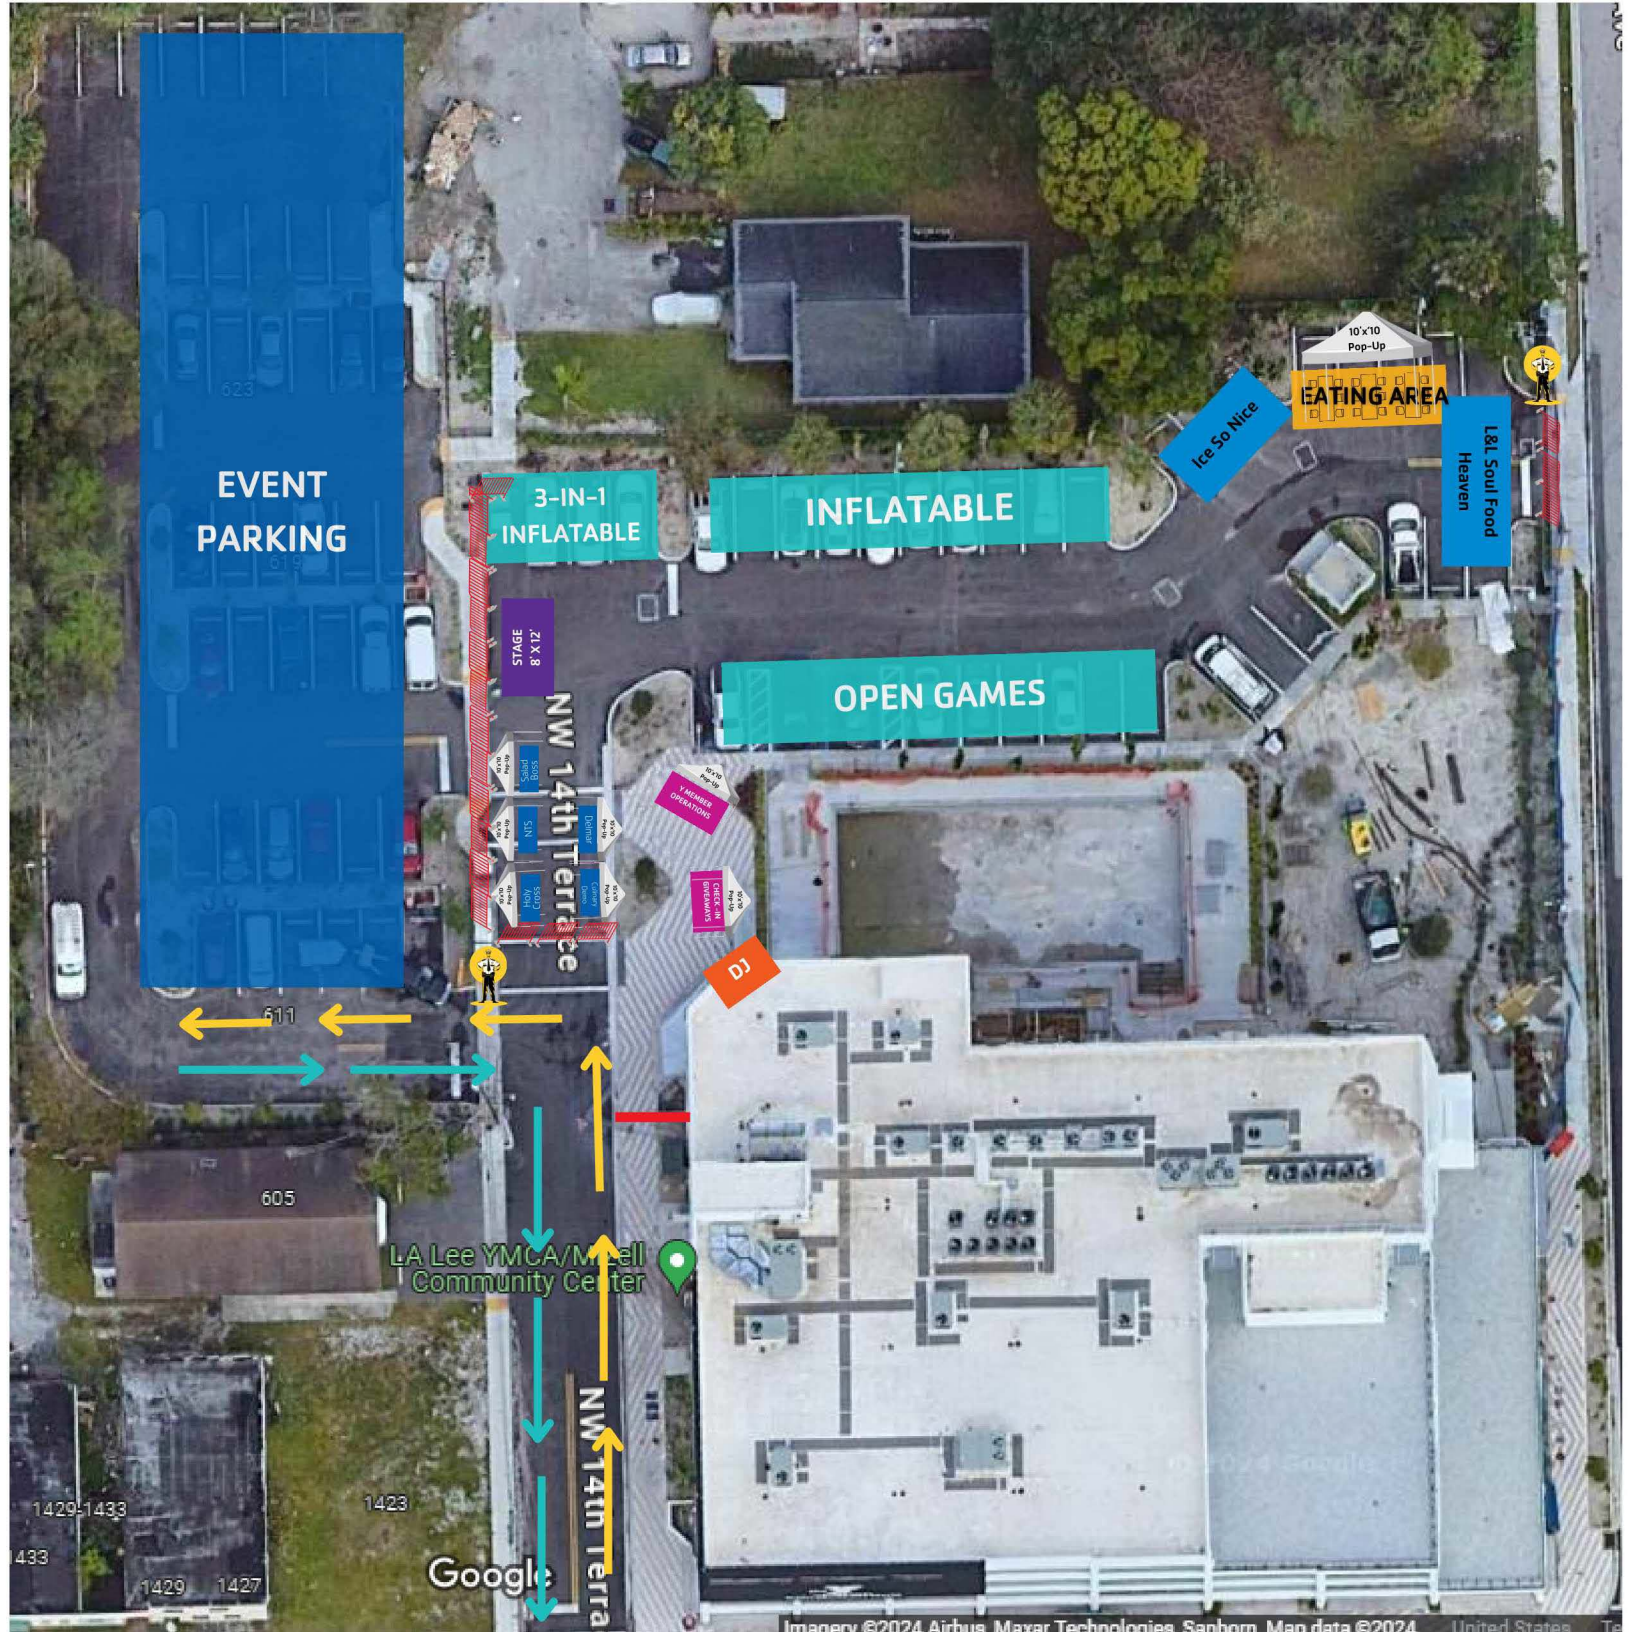

L.A. LEE YMCA / MIZELL COMMUNITY CENTER

BIRTHDAY BLOCK PARTY

MAY 10, 2025 | 11 AM - 2 PM

L.A. LEE BLOCK PARTY PARKING MAP