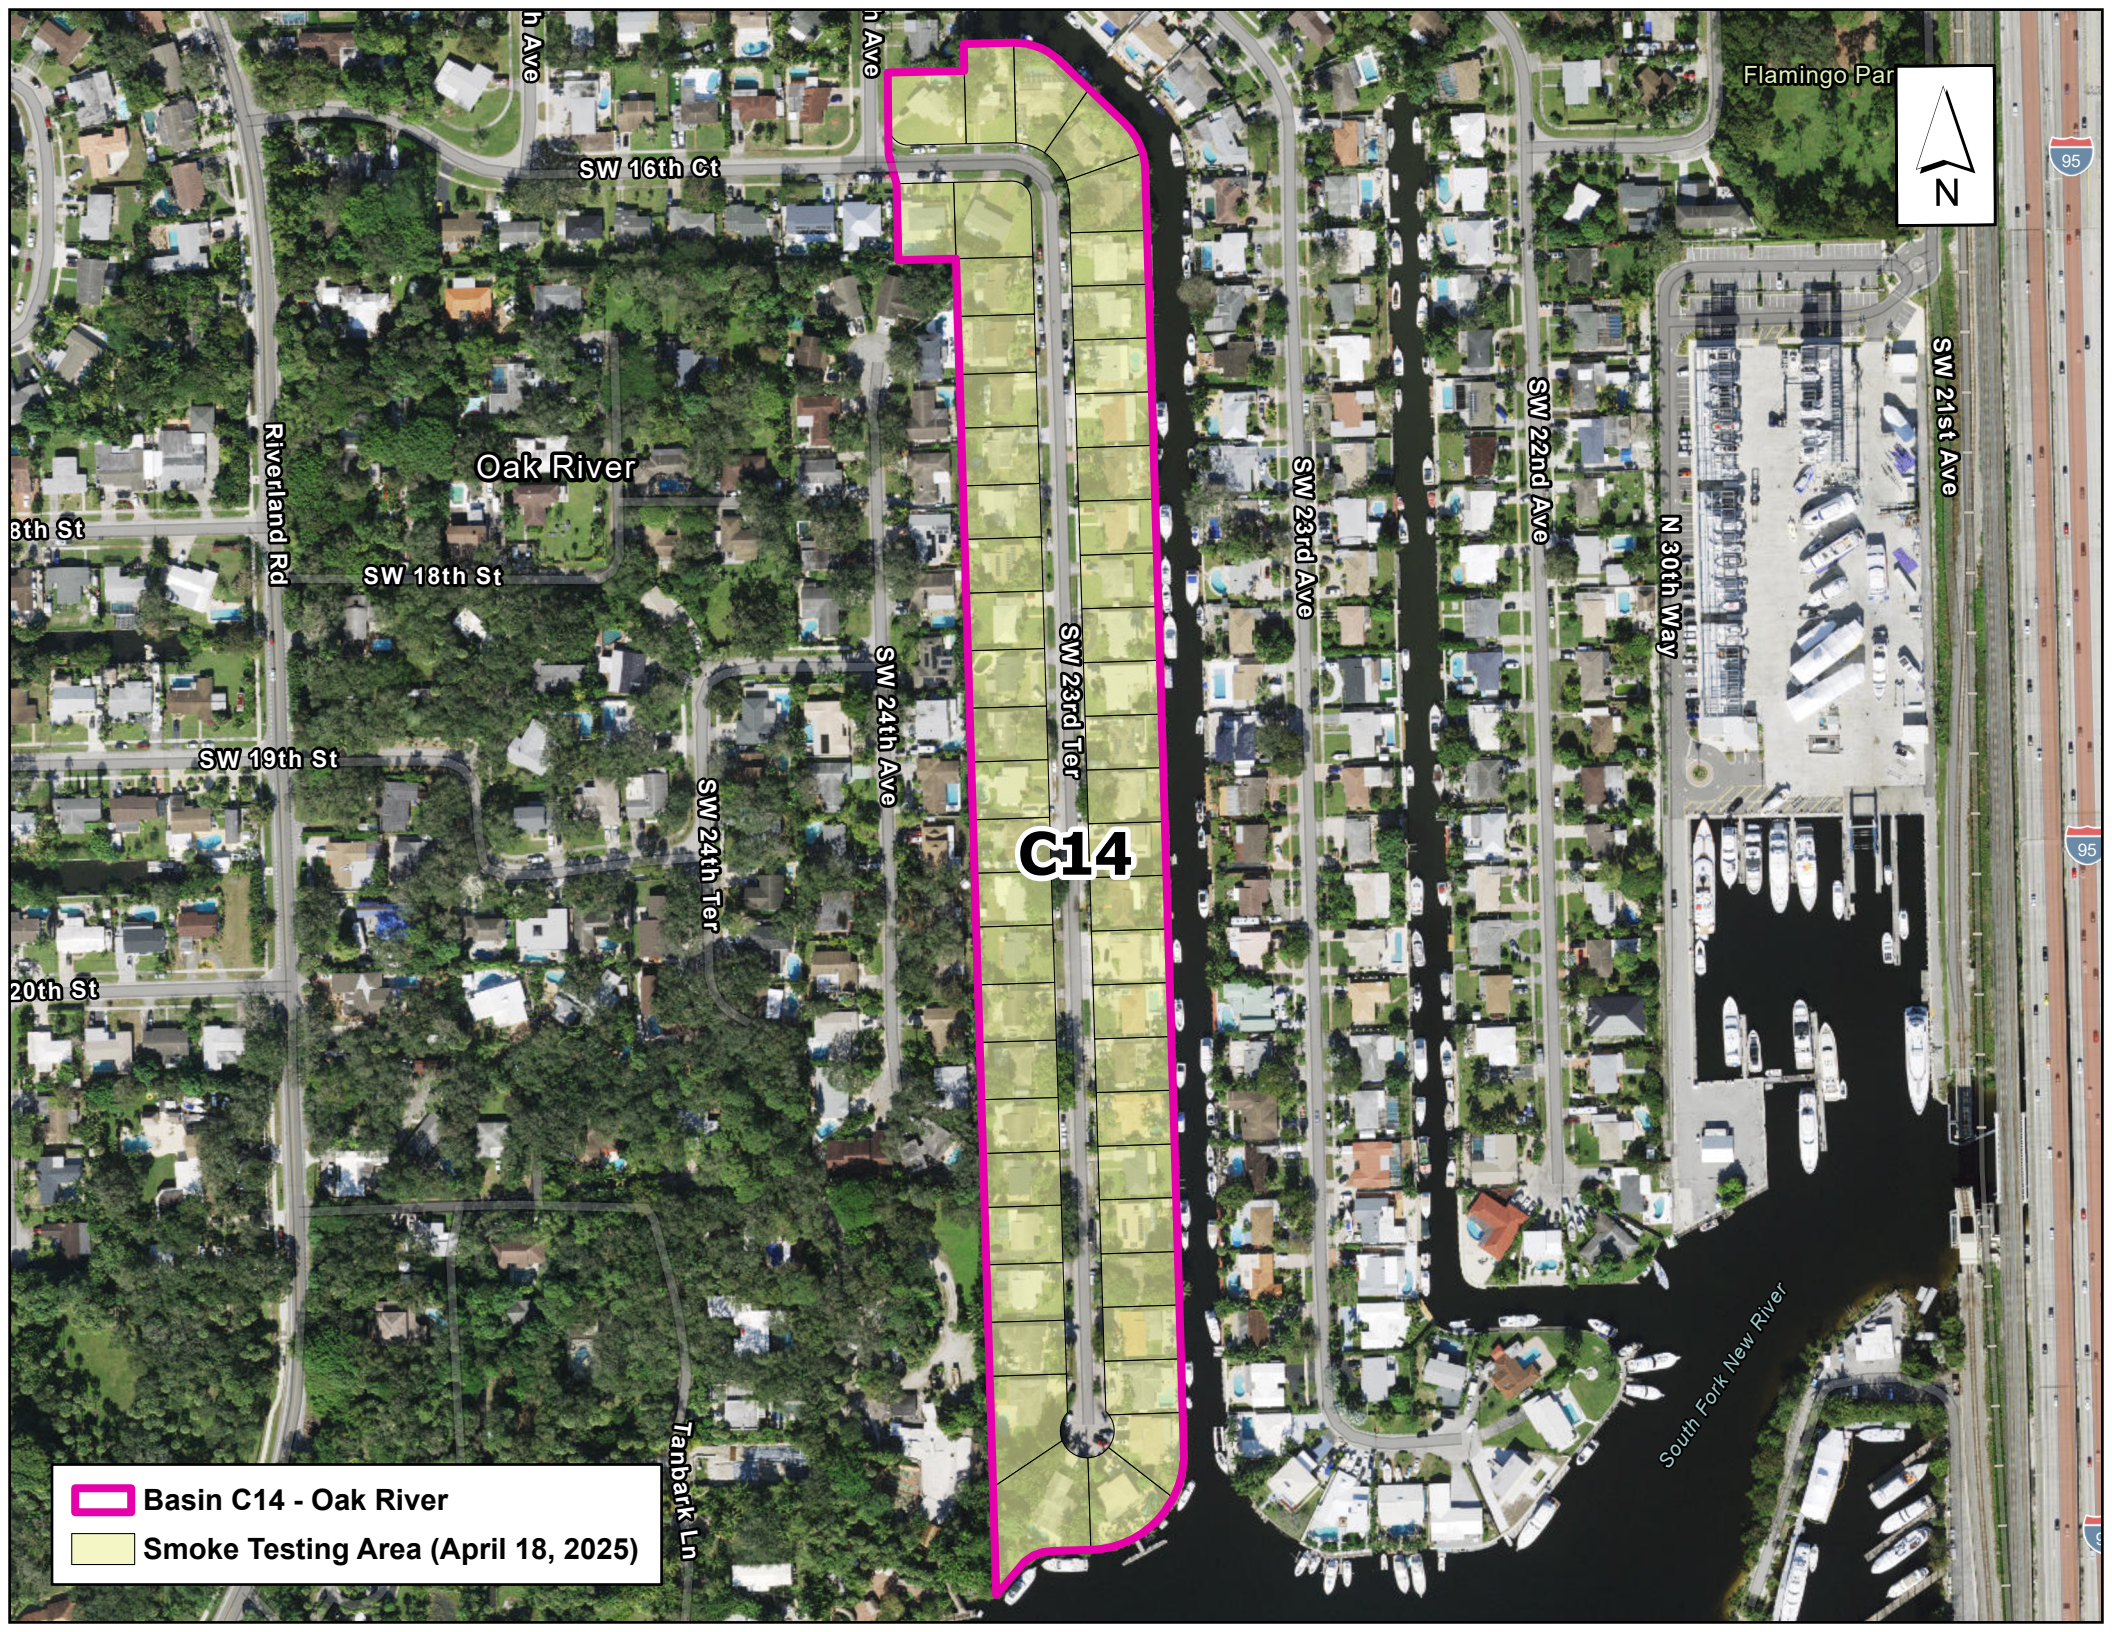

C17

SW 12th Ter

SW 21st Ct

SW 21st Ct

SW 12th Ave

SW 13th Ave

 Basin C17 - River Oaks

 Smoke Testing Area (April 18, 2025)