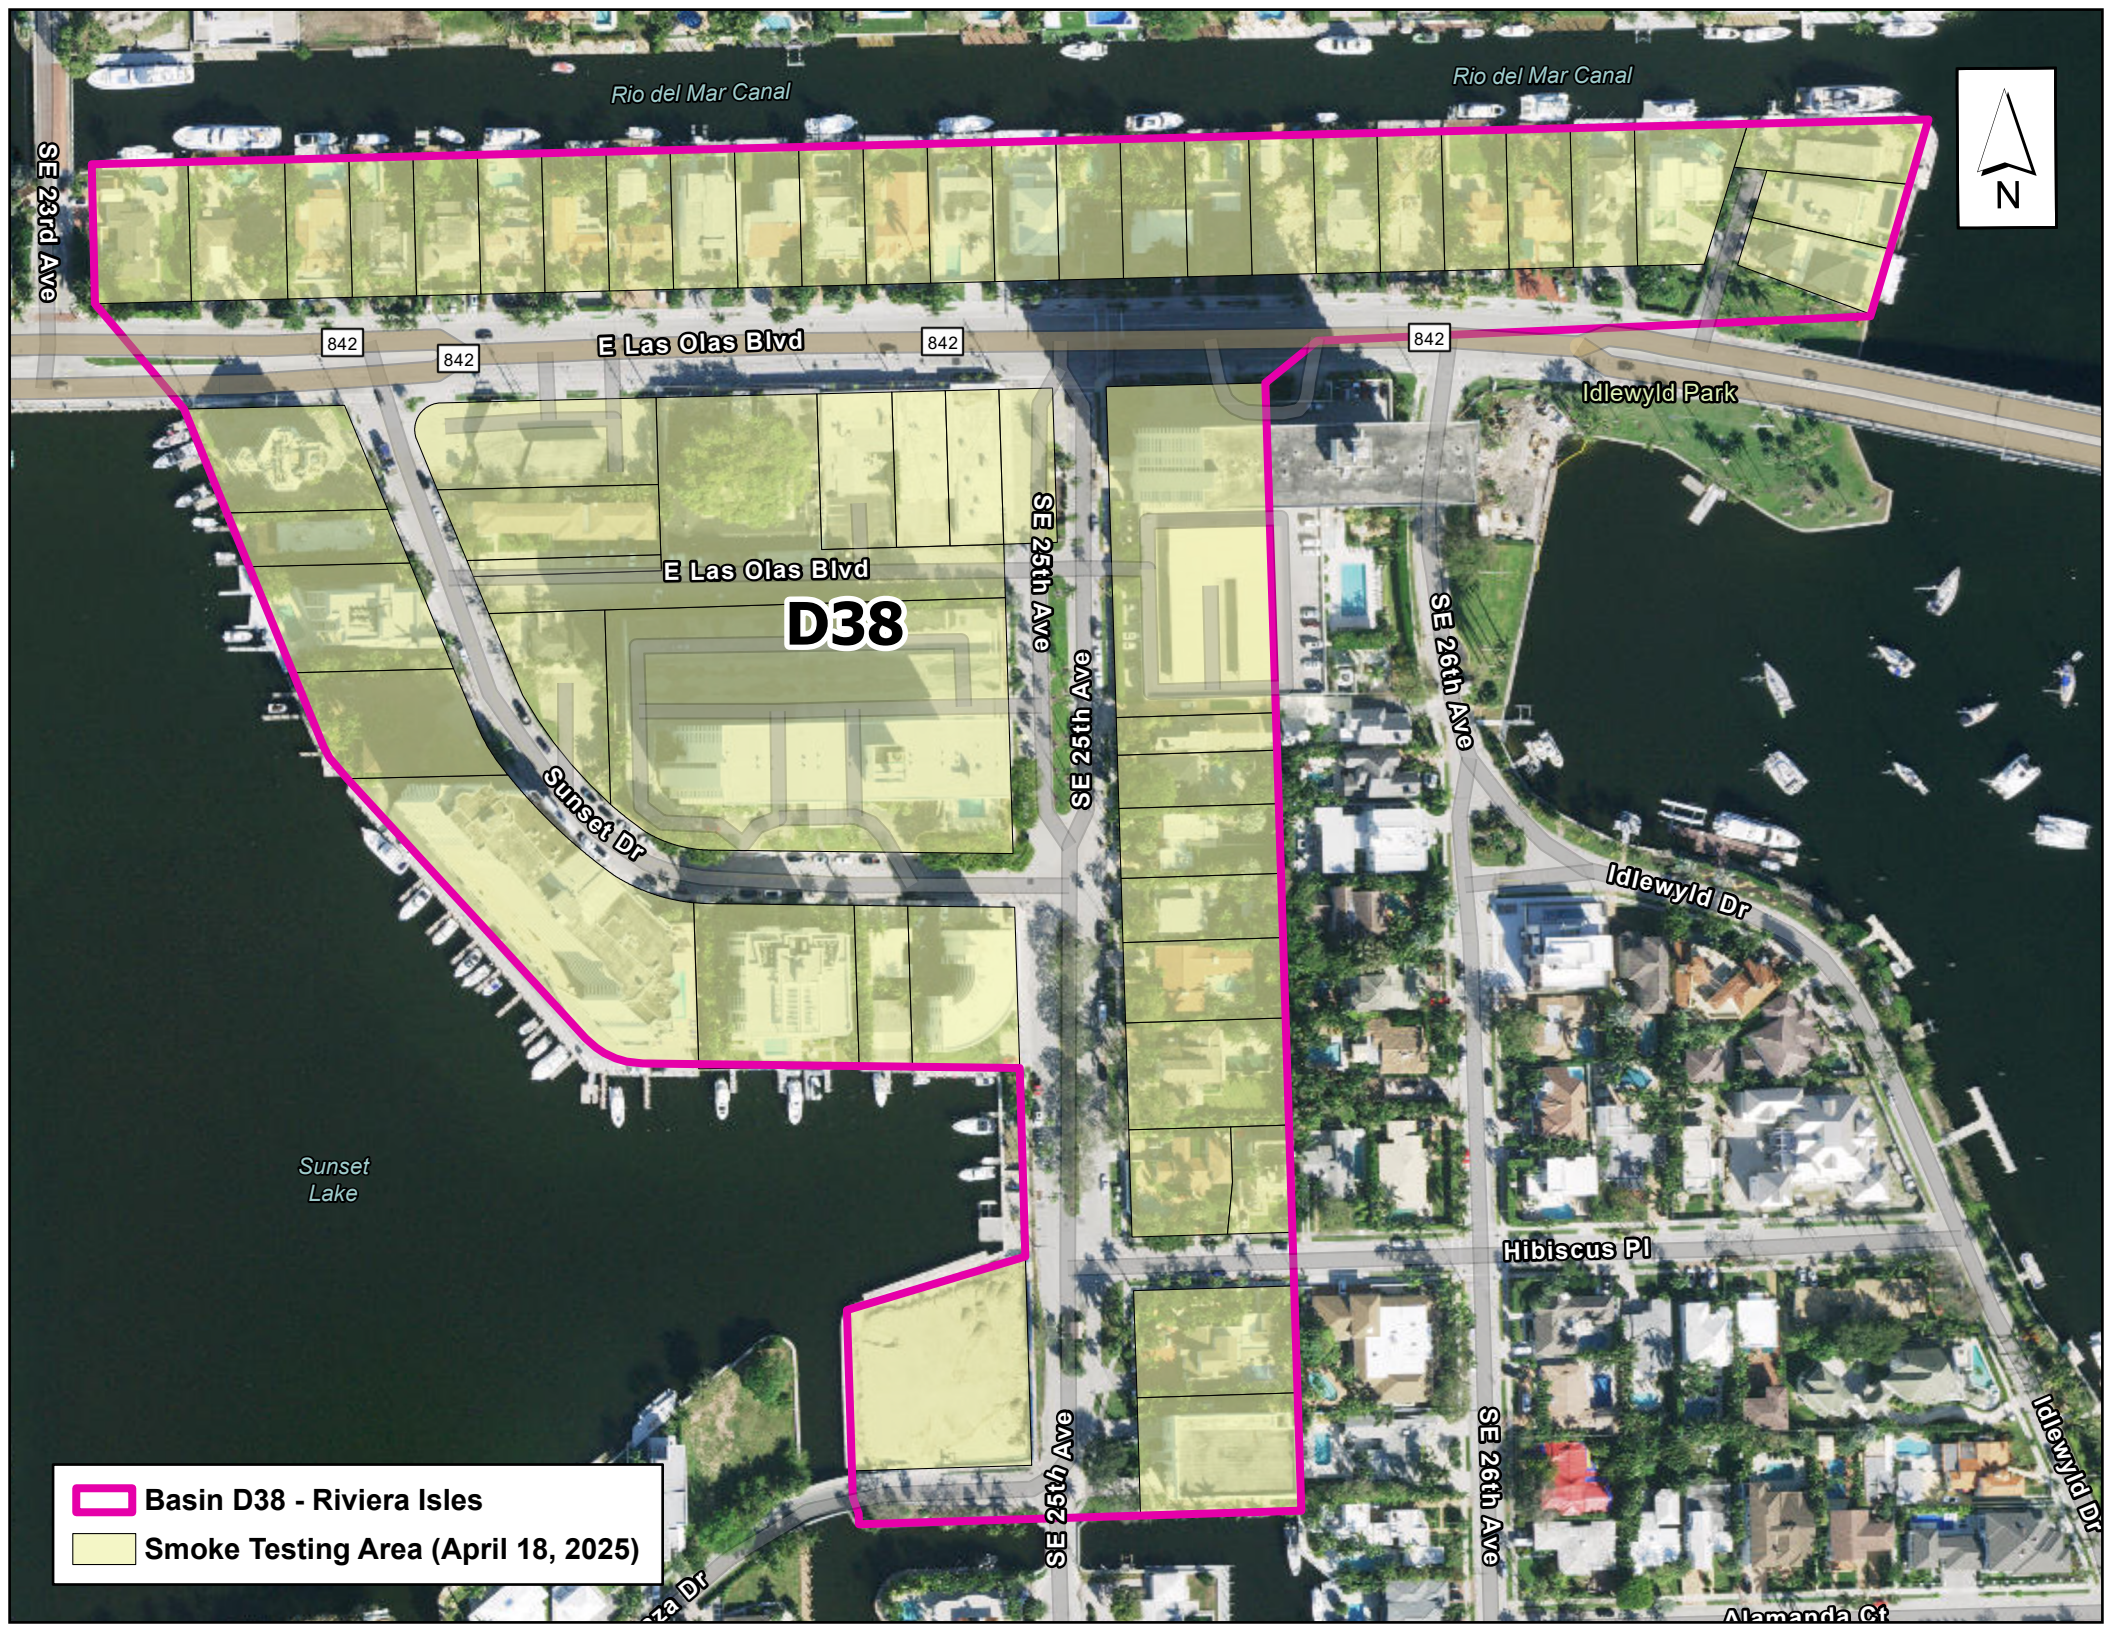

SE 9th St

SE 9th St

Cordova River

Cordova River

-  Basin D46 - Rio Vista
-  Smoke Testing Area (April 16 - April 17, 2025)

Rio del Mar Canal

Rio del Mar Canal

SE 23rd Ave