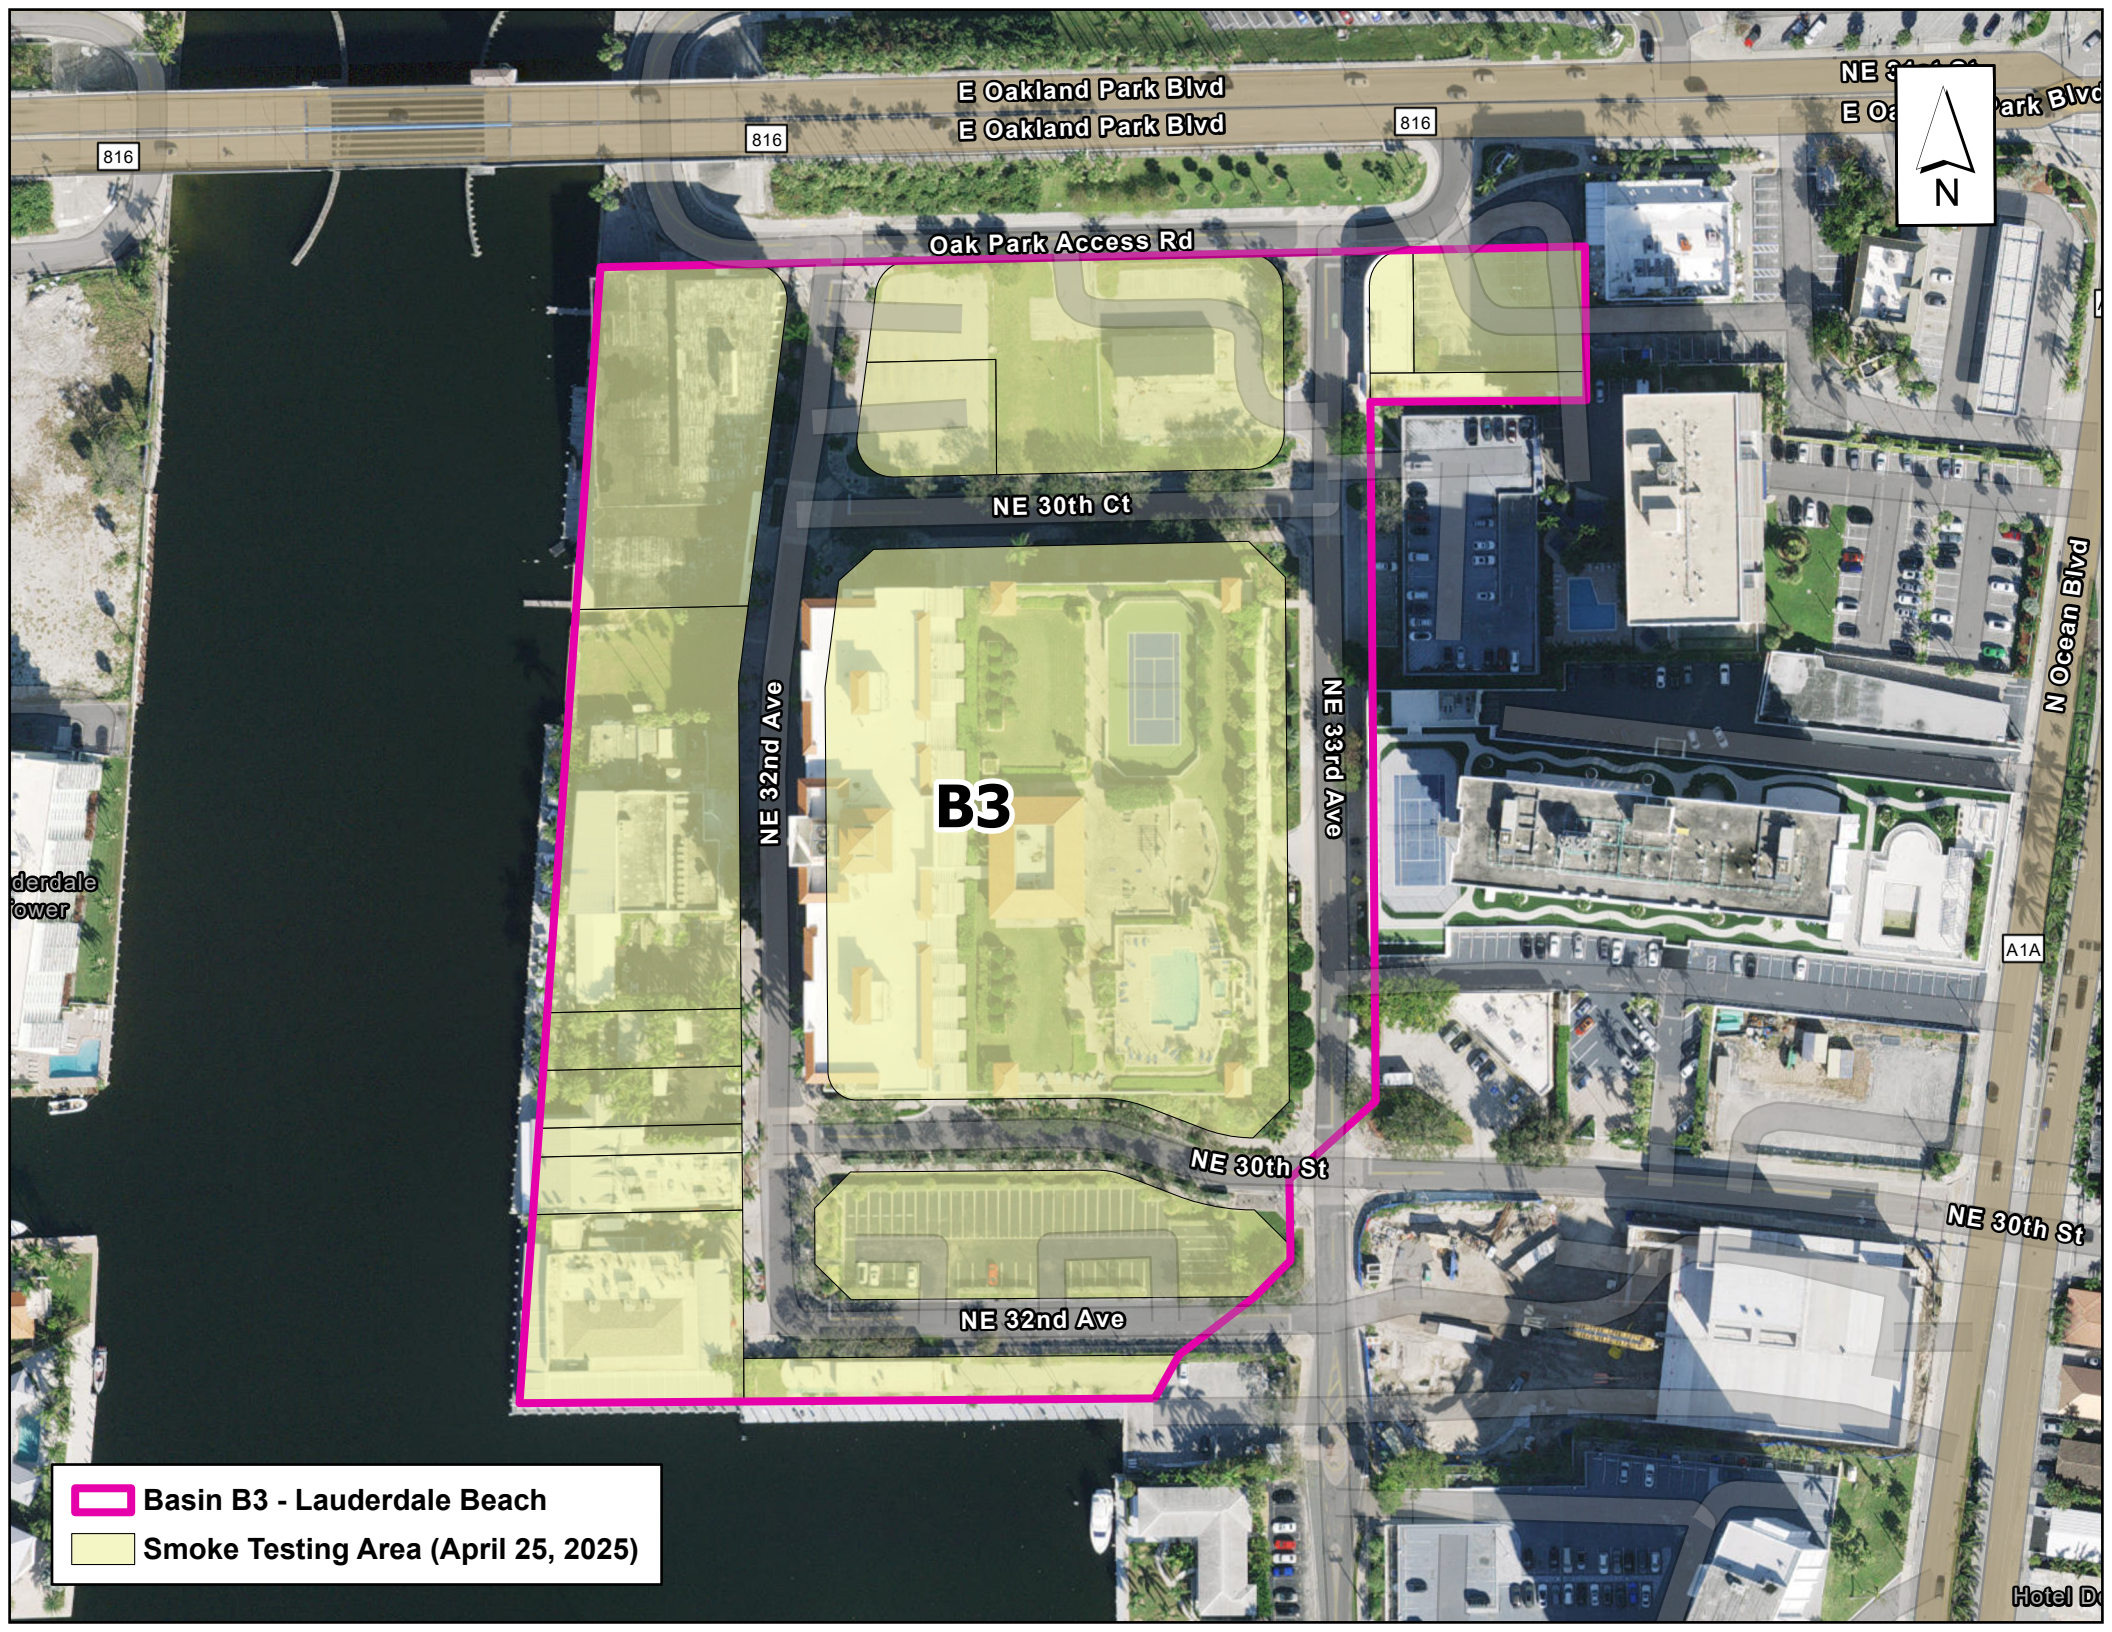

816

816

816

E Oakland Park Blvd

E Oakland Park Blvd

NE 31st Ave

E Oakland Park Blvd

park Blvd

Oak Park Access Rd

NE 30th Ct

B3

NE 32nd Ave

NE 33rd Ave

N Ocean Blvd

A1A

NE 30th St

NE 32nd Ave

NE 30th St

Basin B3 - Lauderdale Beach

Smoke Testing Area (April 25, 2025)

Lauderdale
Tower

Hotel D