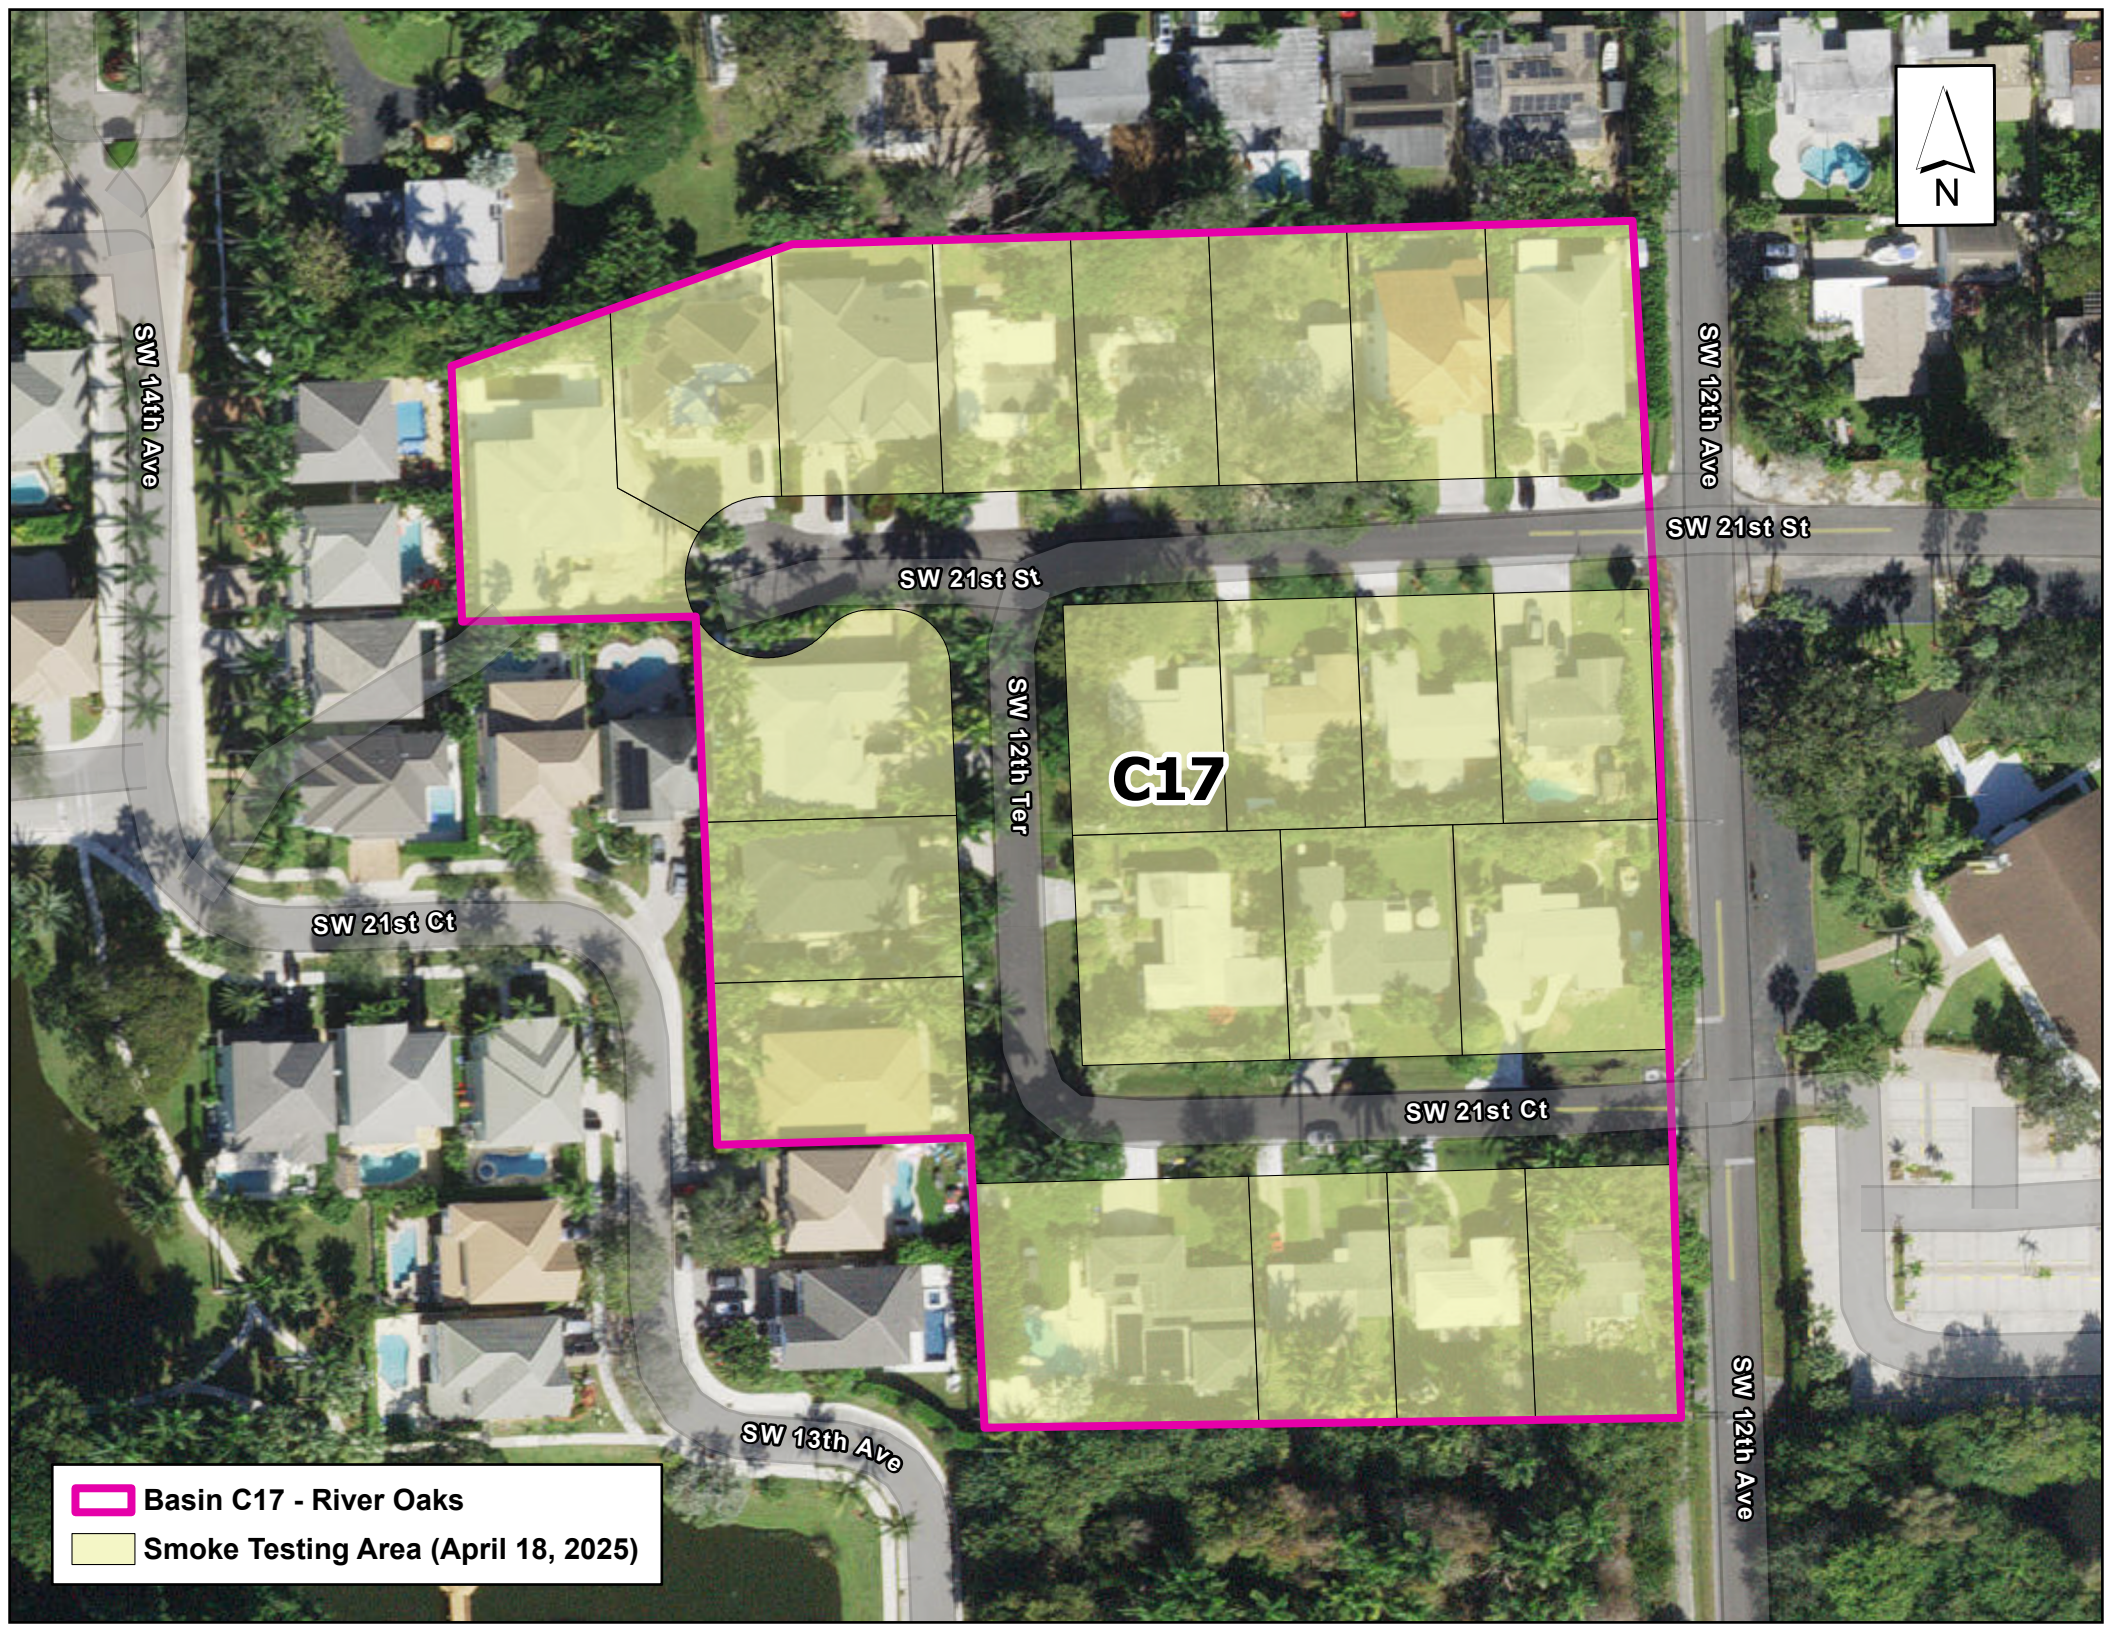

SE 26th Ave

Idlewyld Dr

 Basin D38 - Riviera Isles
 Smoke Testing Area (April 18, 2025)

Alamanda Ct

SW 14th Ave

SW 12th Ave

SW 21st St

SW 21st St