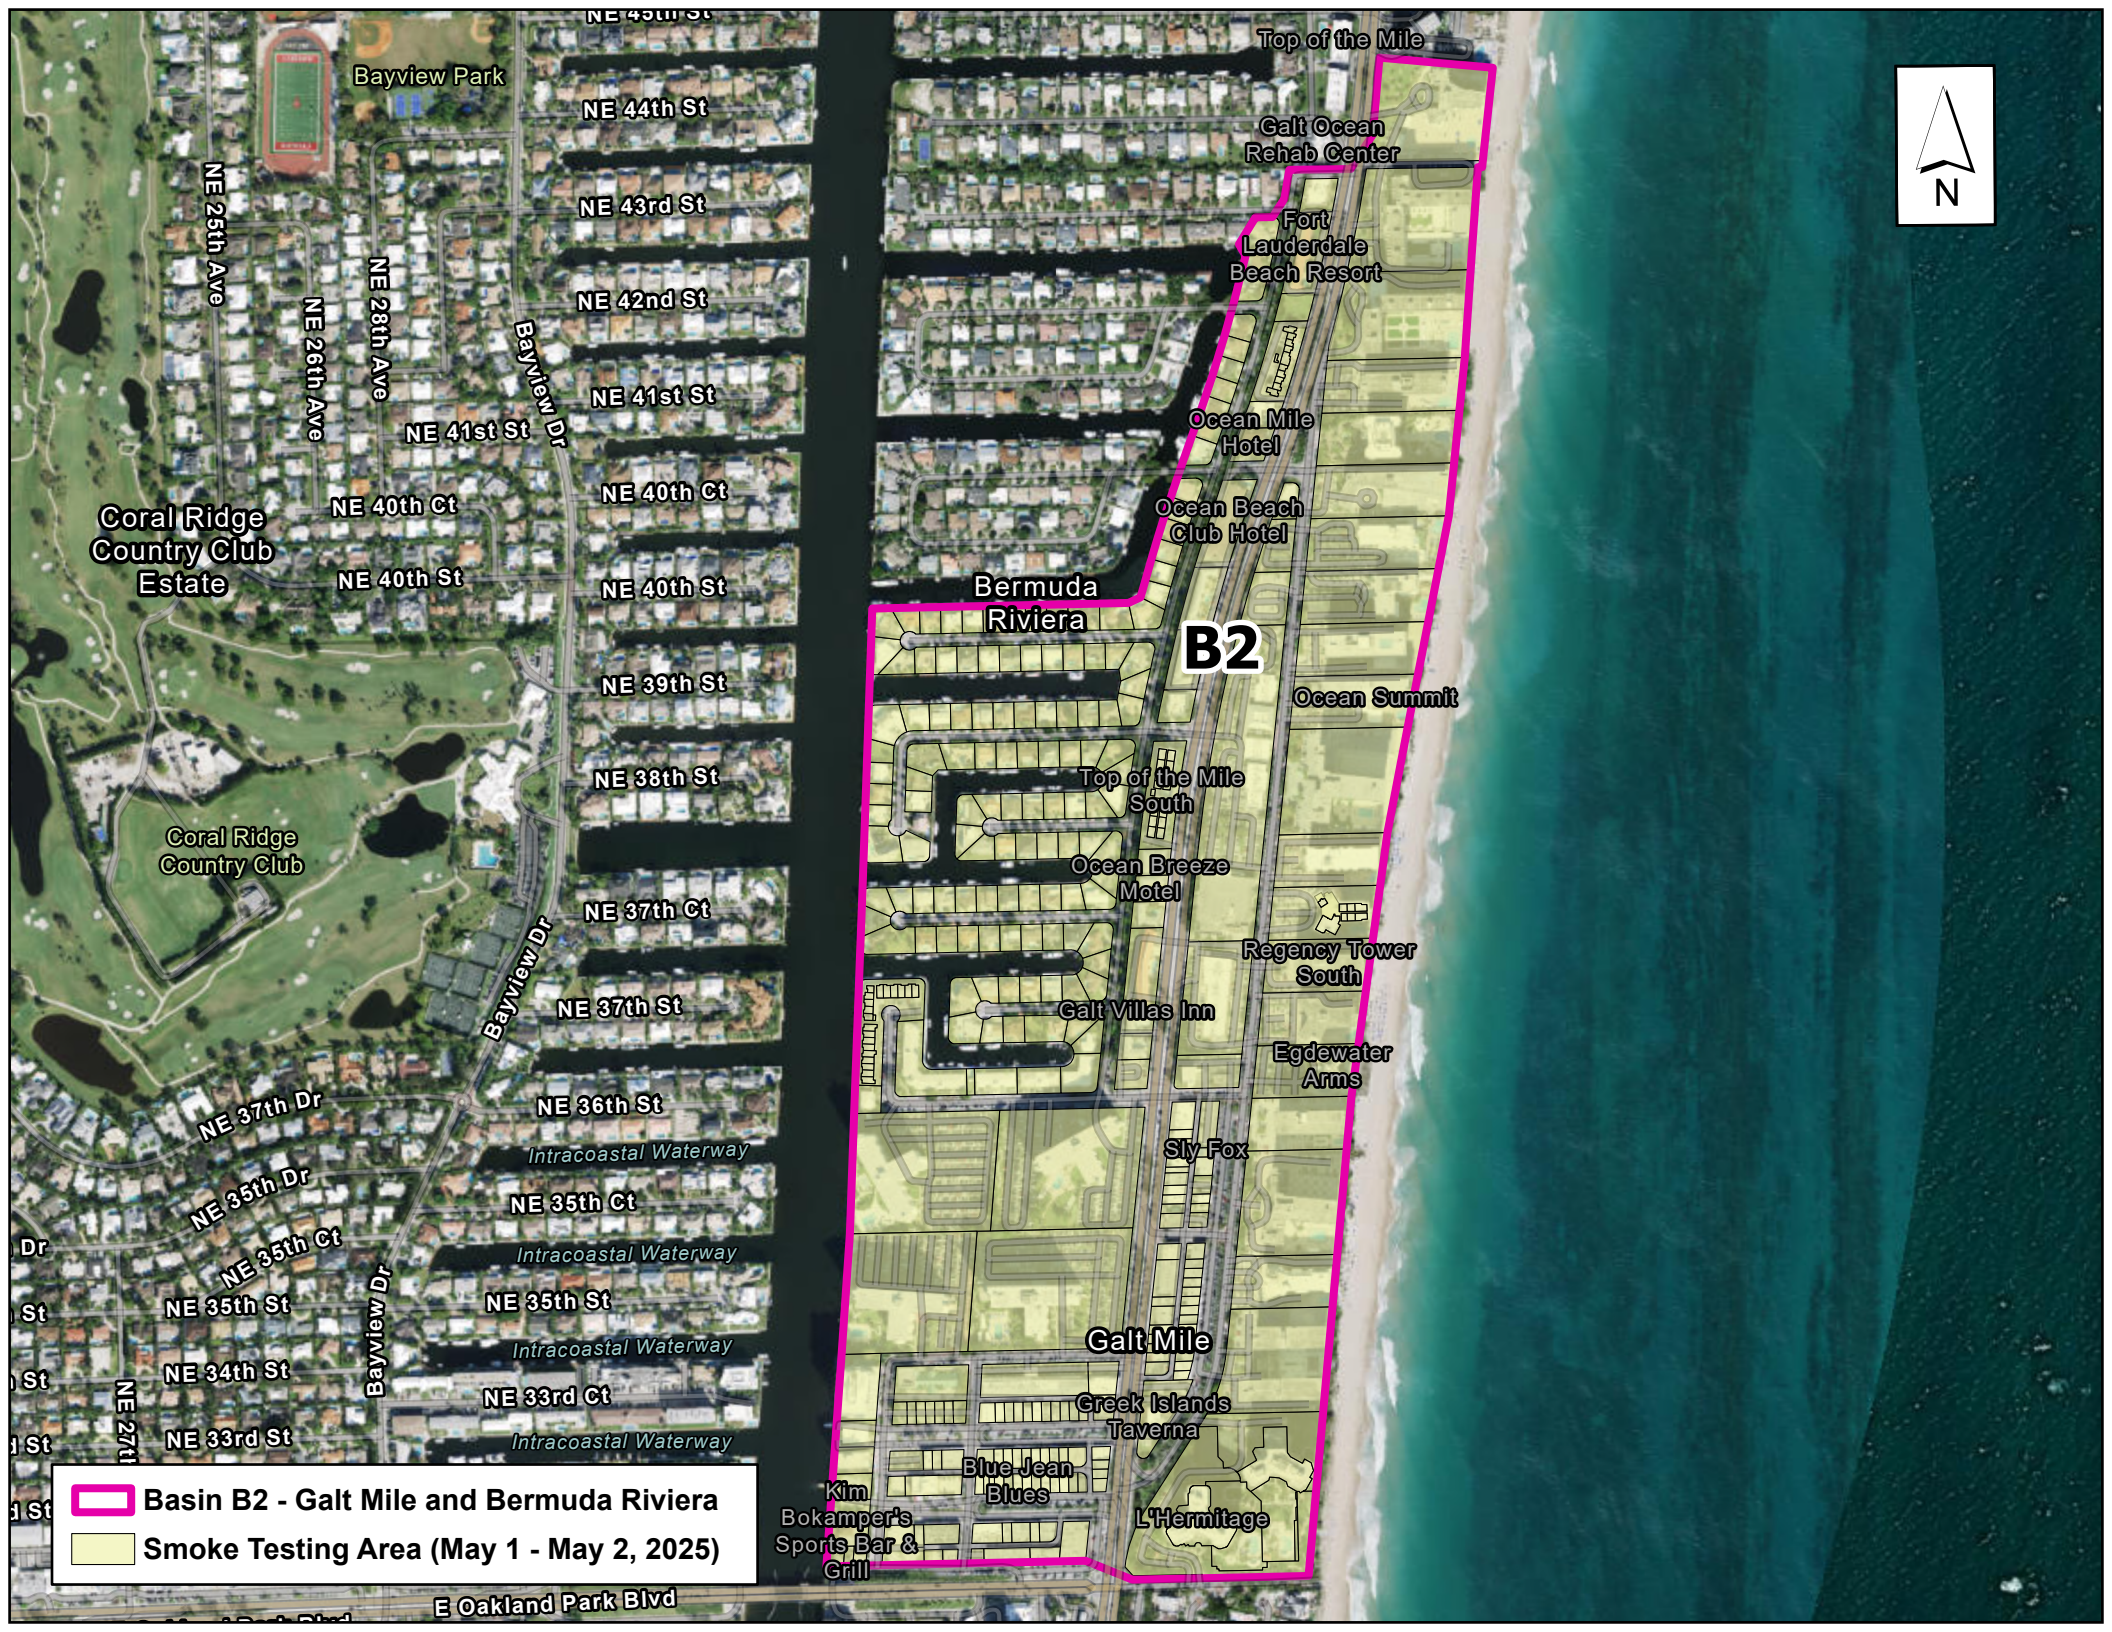

Interco

Intercoas

 Basin B2 - Galt Mile and Bermuda Riviera
 Smoke Testing Area (May 1 - May 2, 2025)

SW 46th Ave

SW 36th Ave

W McNab Rd

W McNab Rd

Cypress Reach Ct