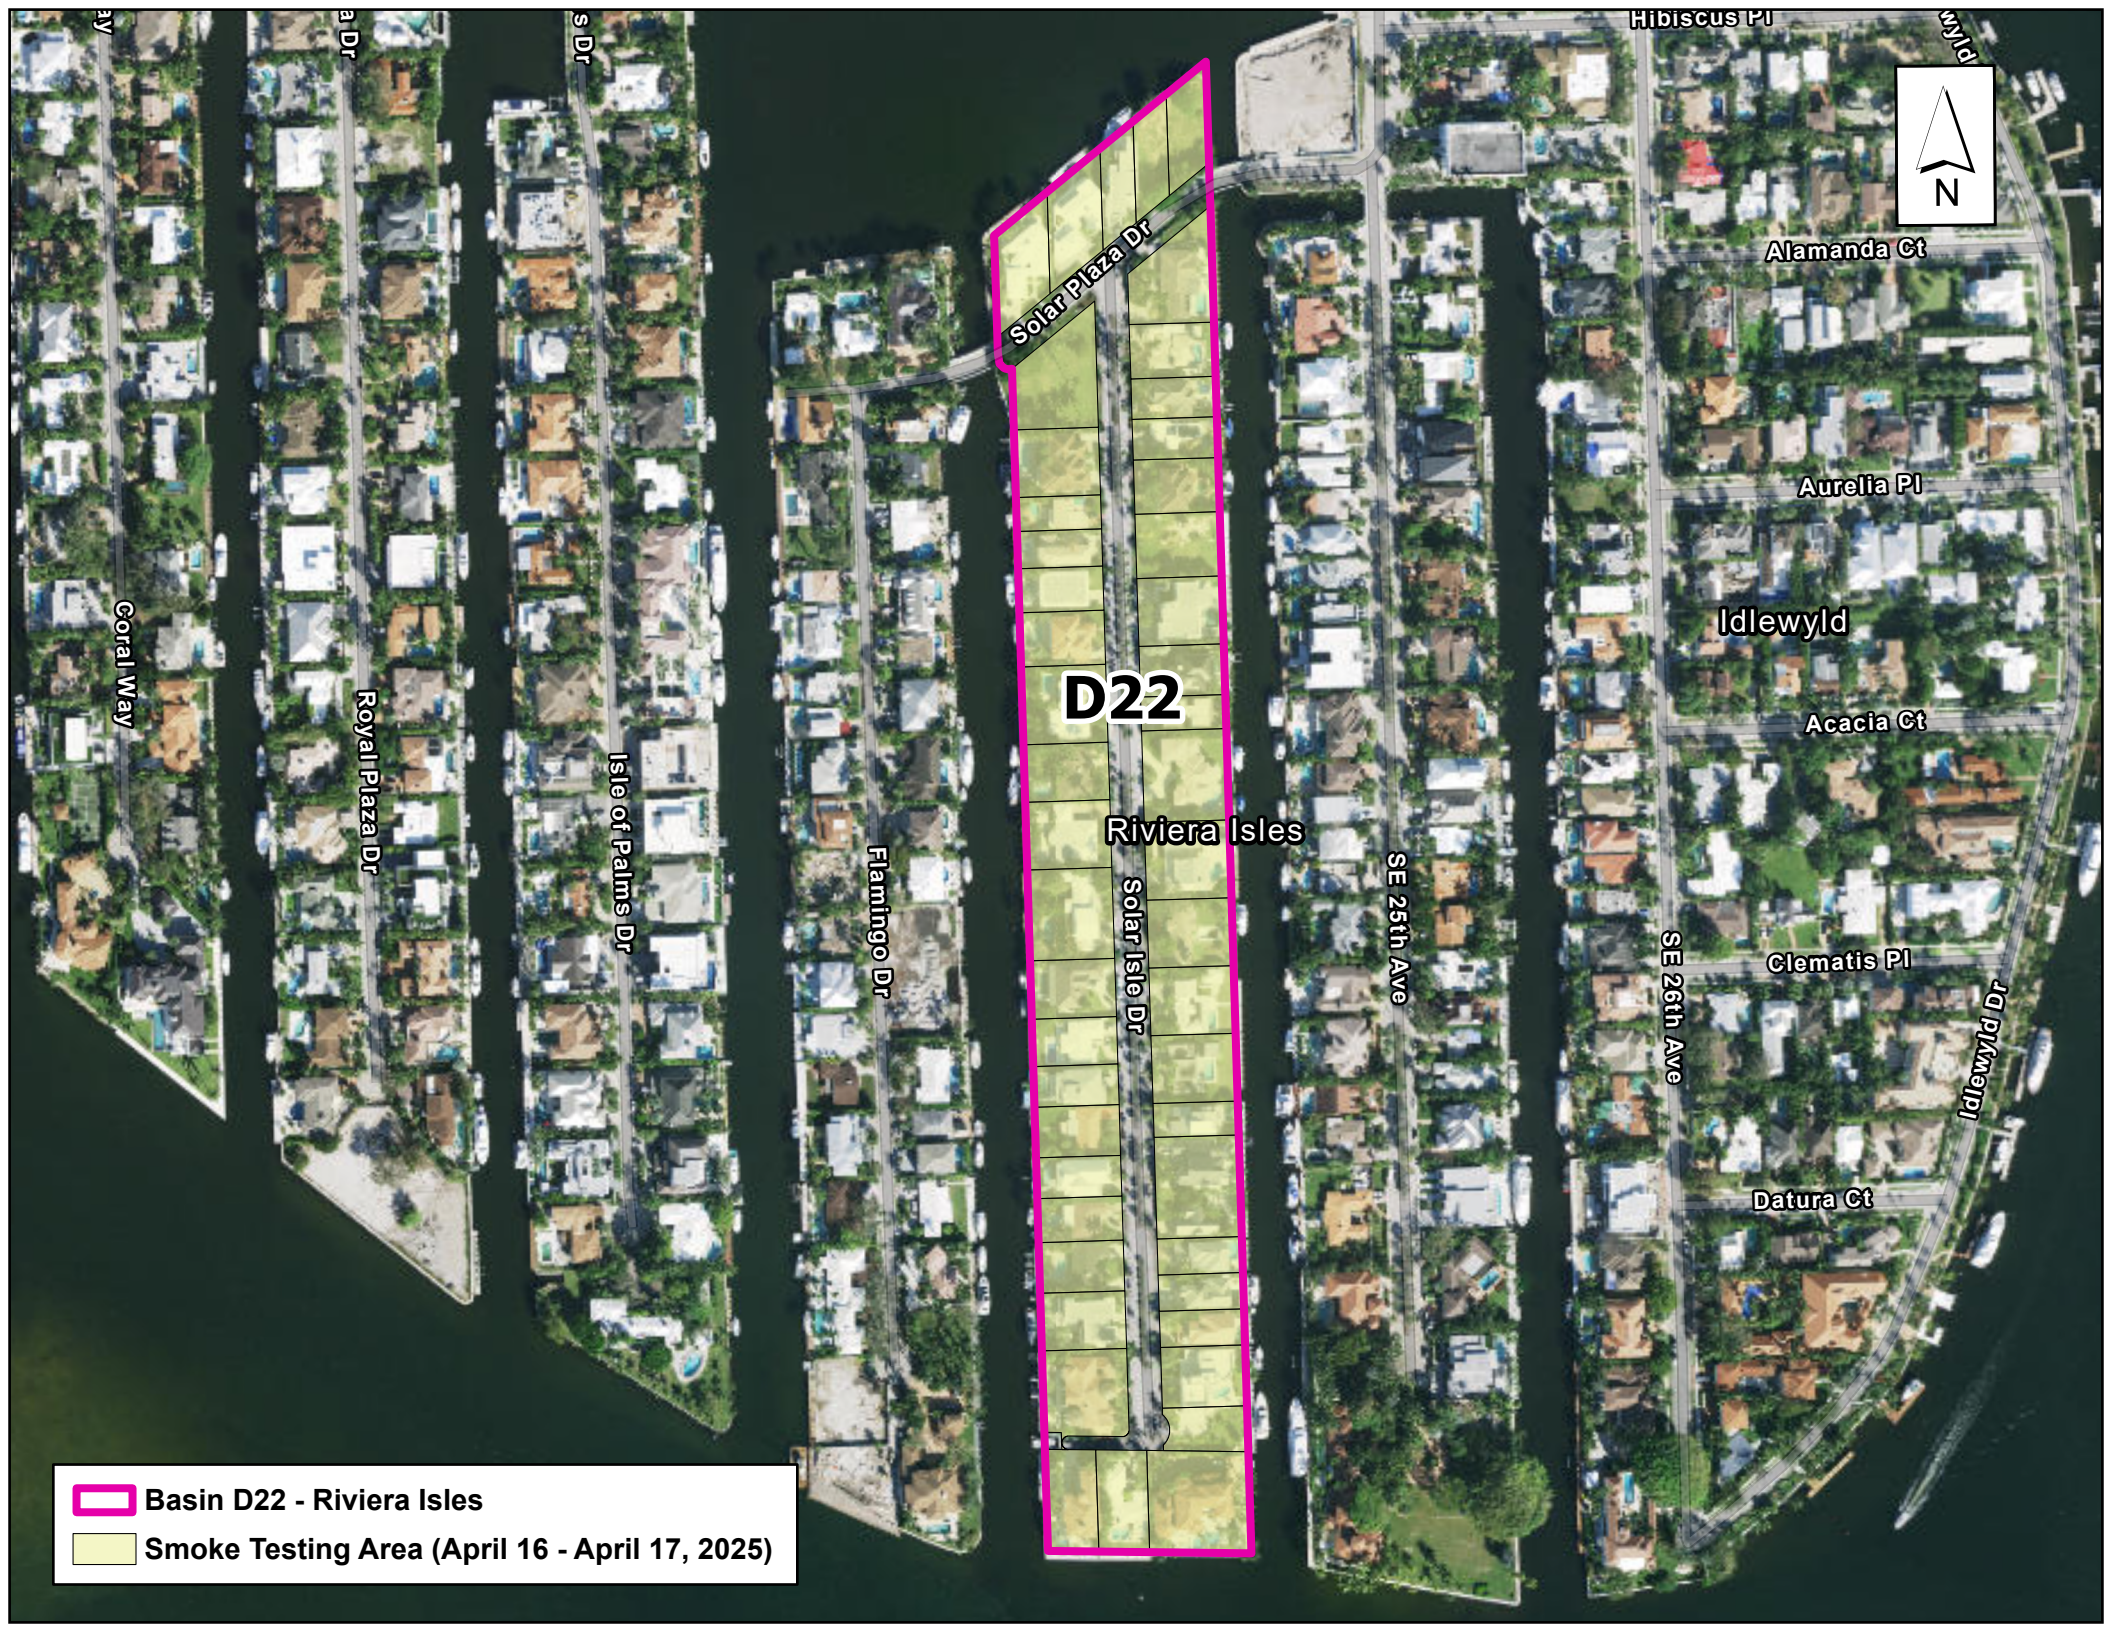

Bontona Ave

Coconut Isle Dr

Mola Ave

kelli Dr

D29

-  Basin D29 - Harbor Beach
-  Smoke Testing Area (April 16 - April 17, 2025)

Alamanda Ct

Aurelia Pl