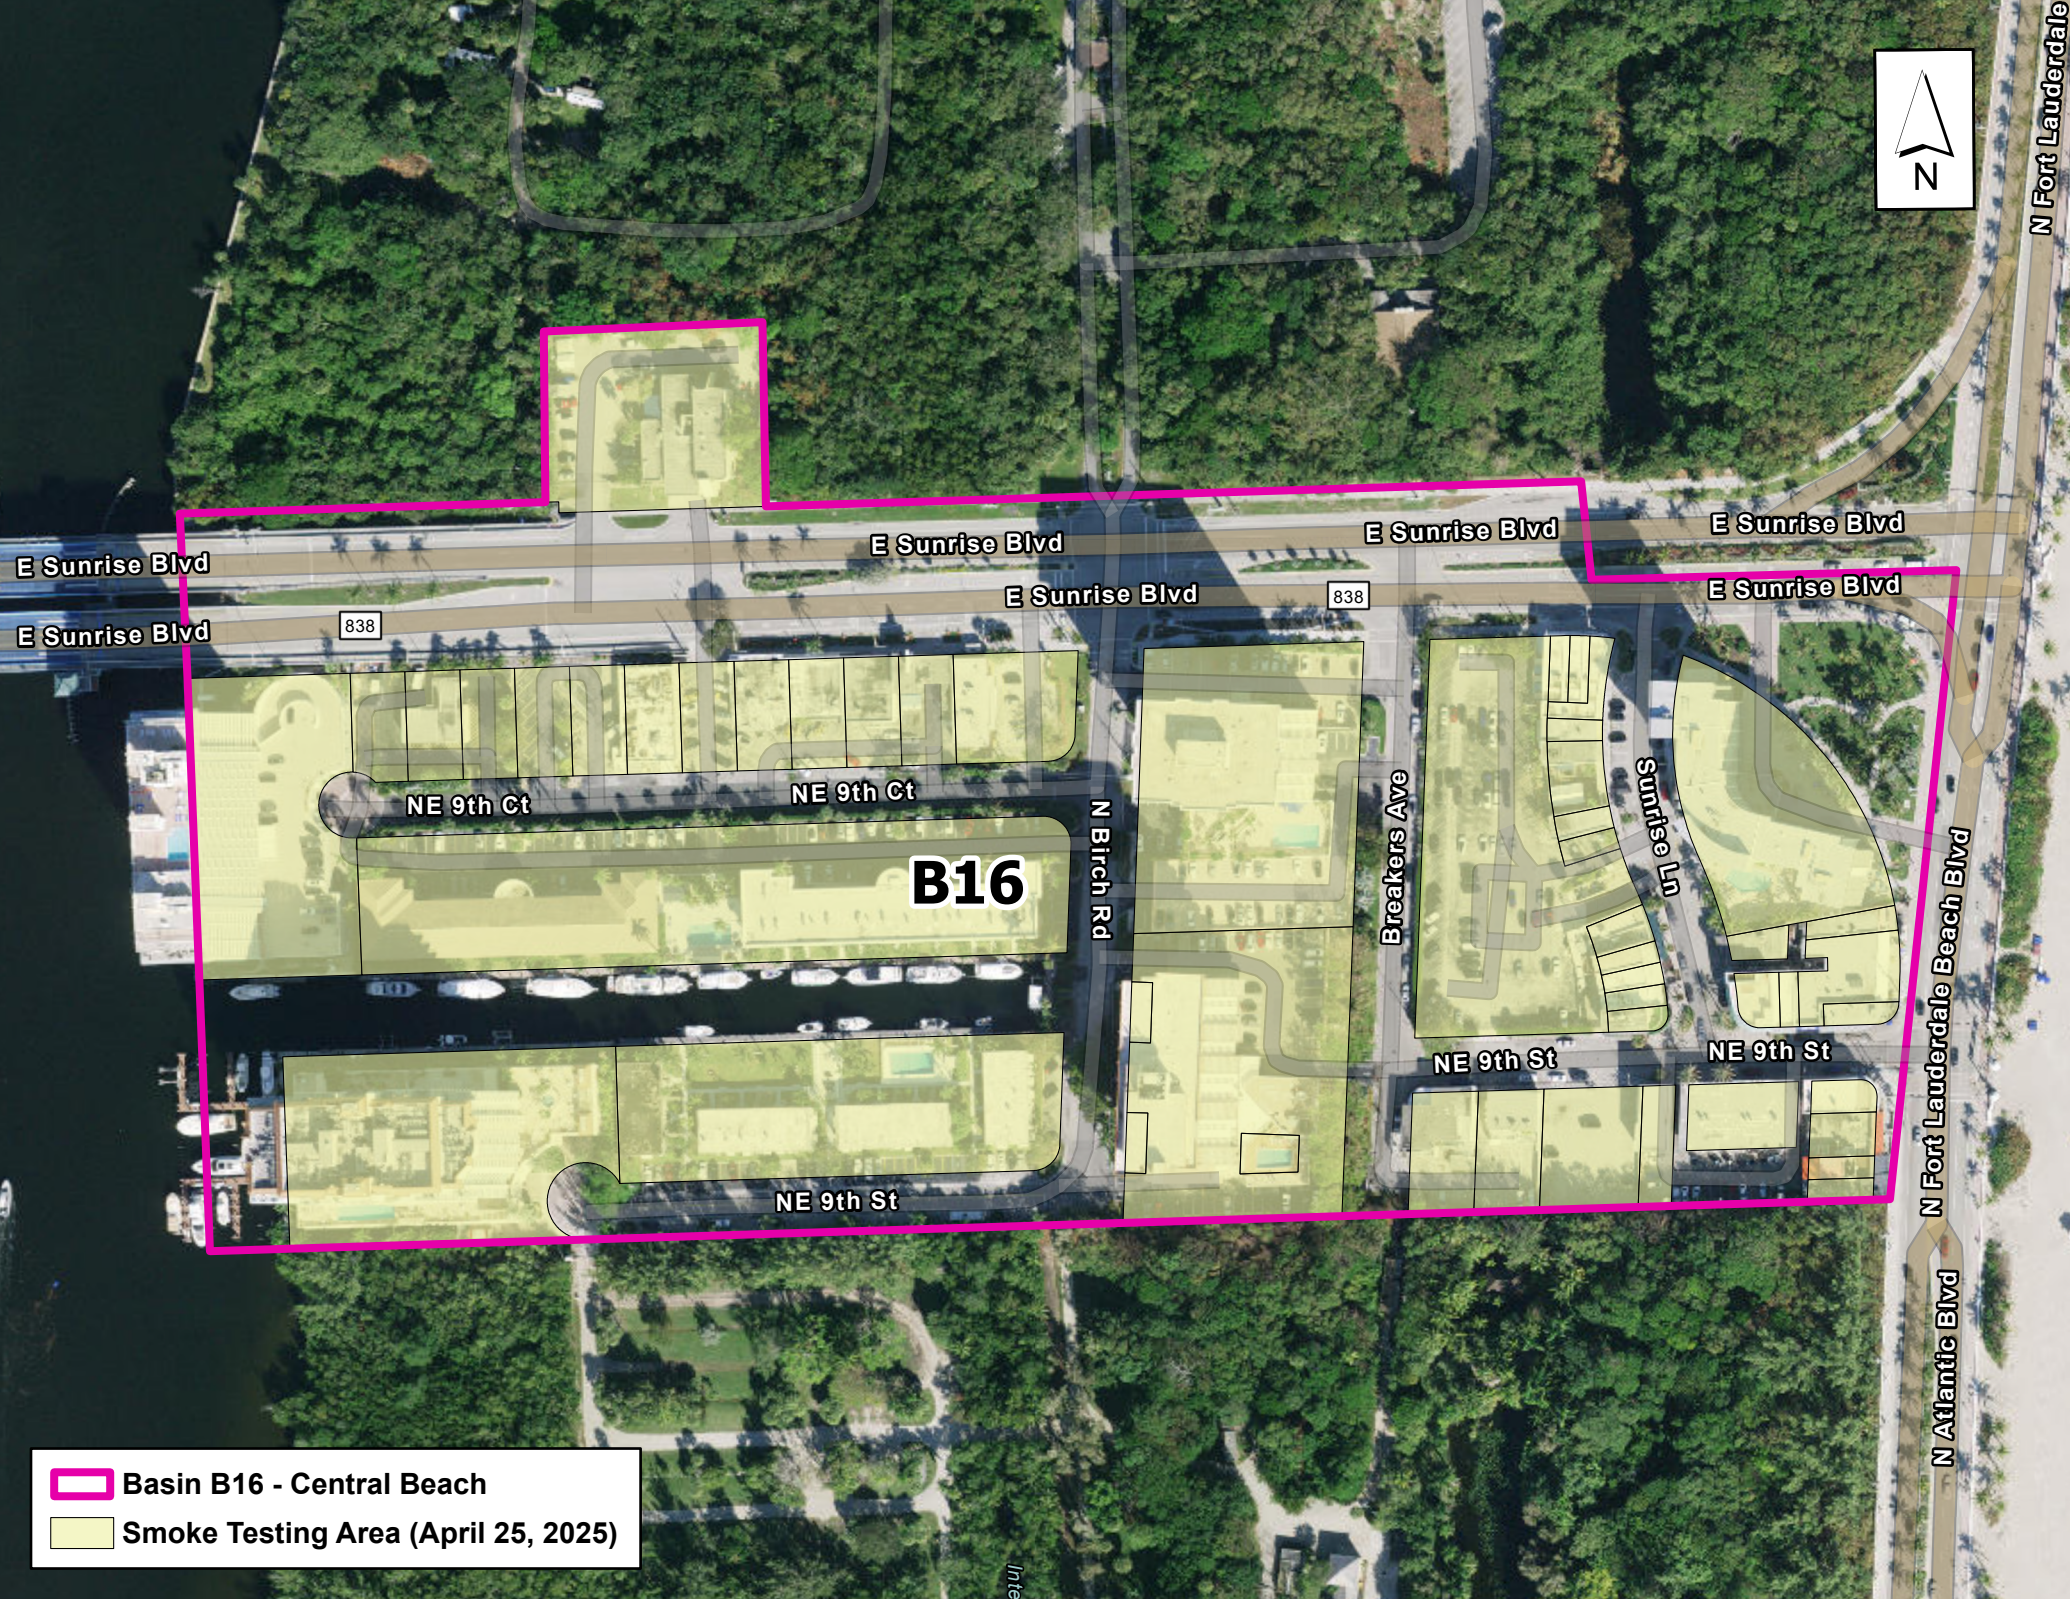

Hotel D

-  Basin B16 - Central Beach
-  Smoke Testing Area (April 25, 2025)

B16

NE 9th Ct

NE 9th Ct

N Birch Rd

Breakers Ave

Sunrise Ln