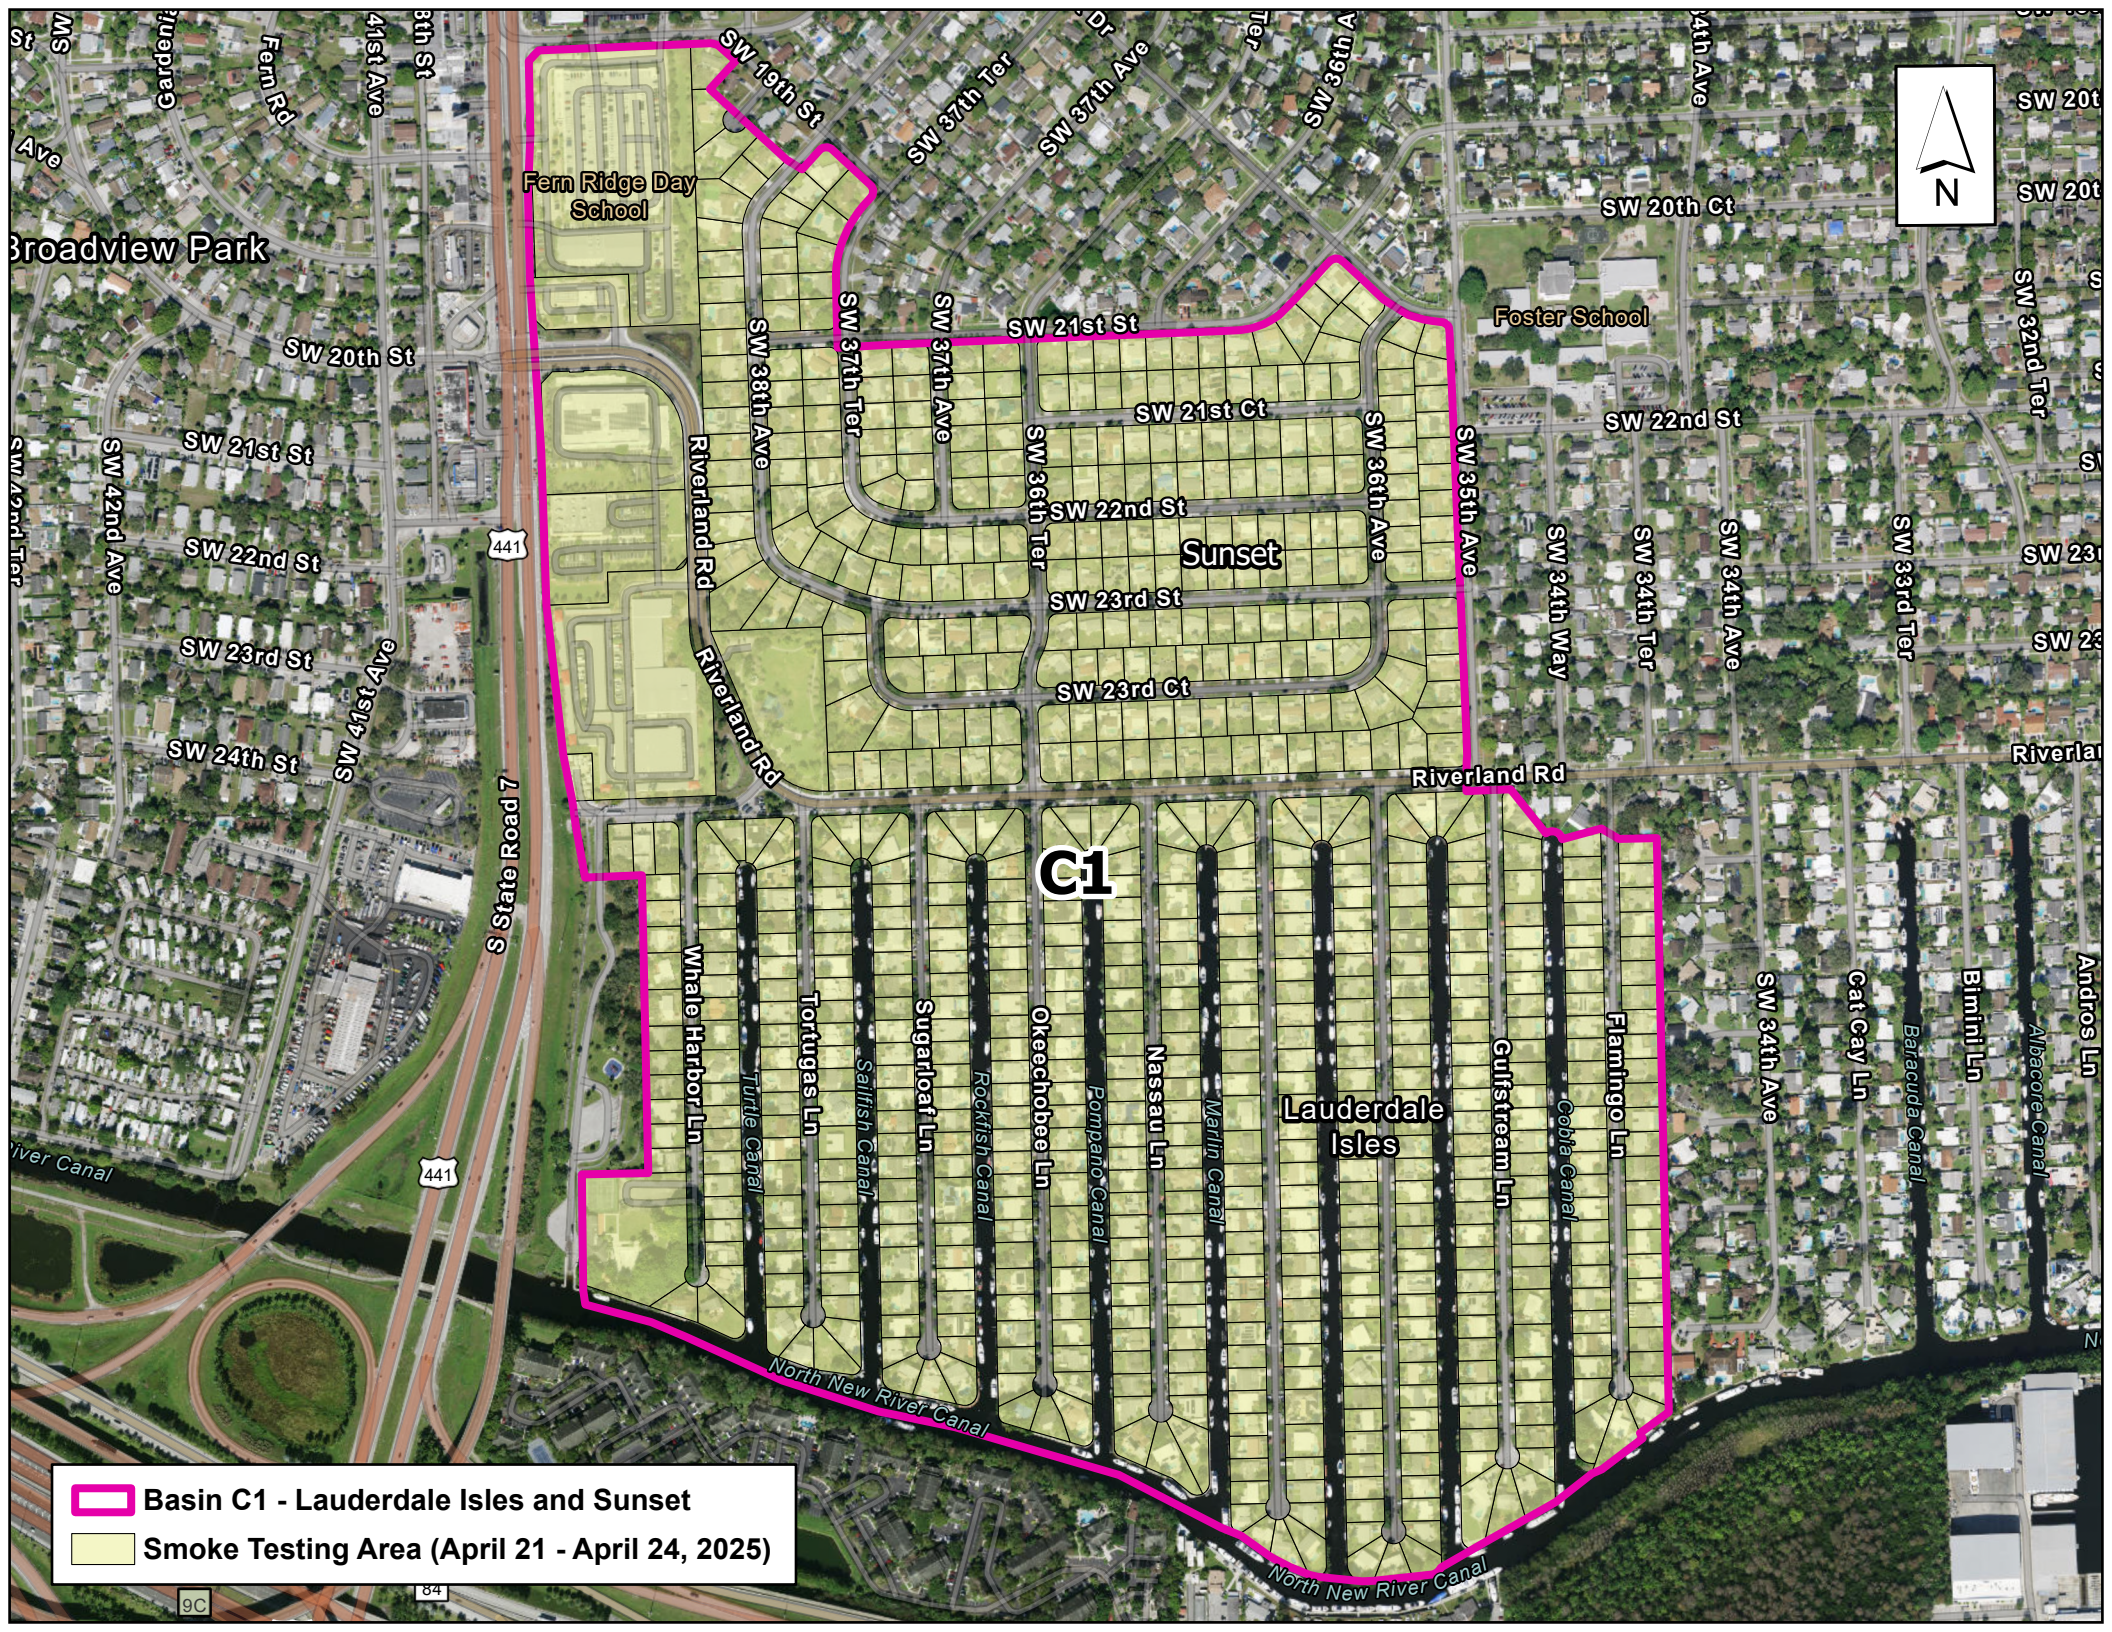

Oak River

Tanbank Ln

South Fork New River

C14

 Basin C14 - Oak River

 Smoke Testing Area (April 18, 2025)

Fern Ridge Day School

Foster School