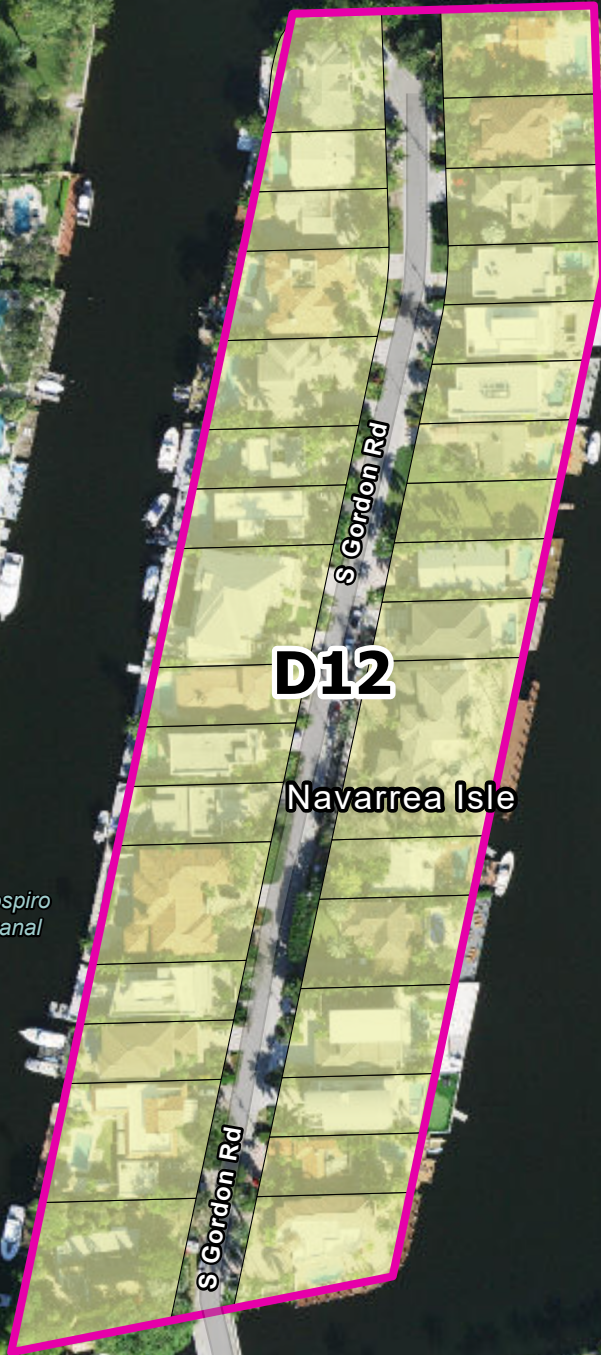

NW 17th Way

NW 49th St

NW 15th Ave

NW 15th Ave

 Basin E1 - Commercial Blvd from NW 12 Ave to NW 17 Way
 Smoke Testing Area (April 14 - April 15, 2025)

D12

Navarre Isle

Sospiro Canal

SE 17th Ave

S Victoria Park Rd

S Gordon Rd

Hendricks Isle

SE 2nd St

SE 2nd Ct

S Gordon Rd

Hendricks Isle