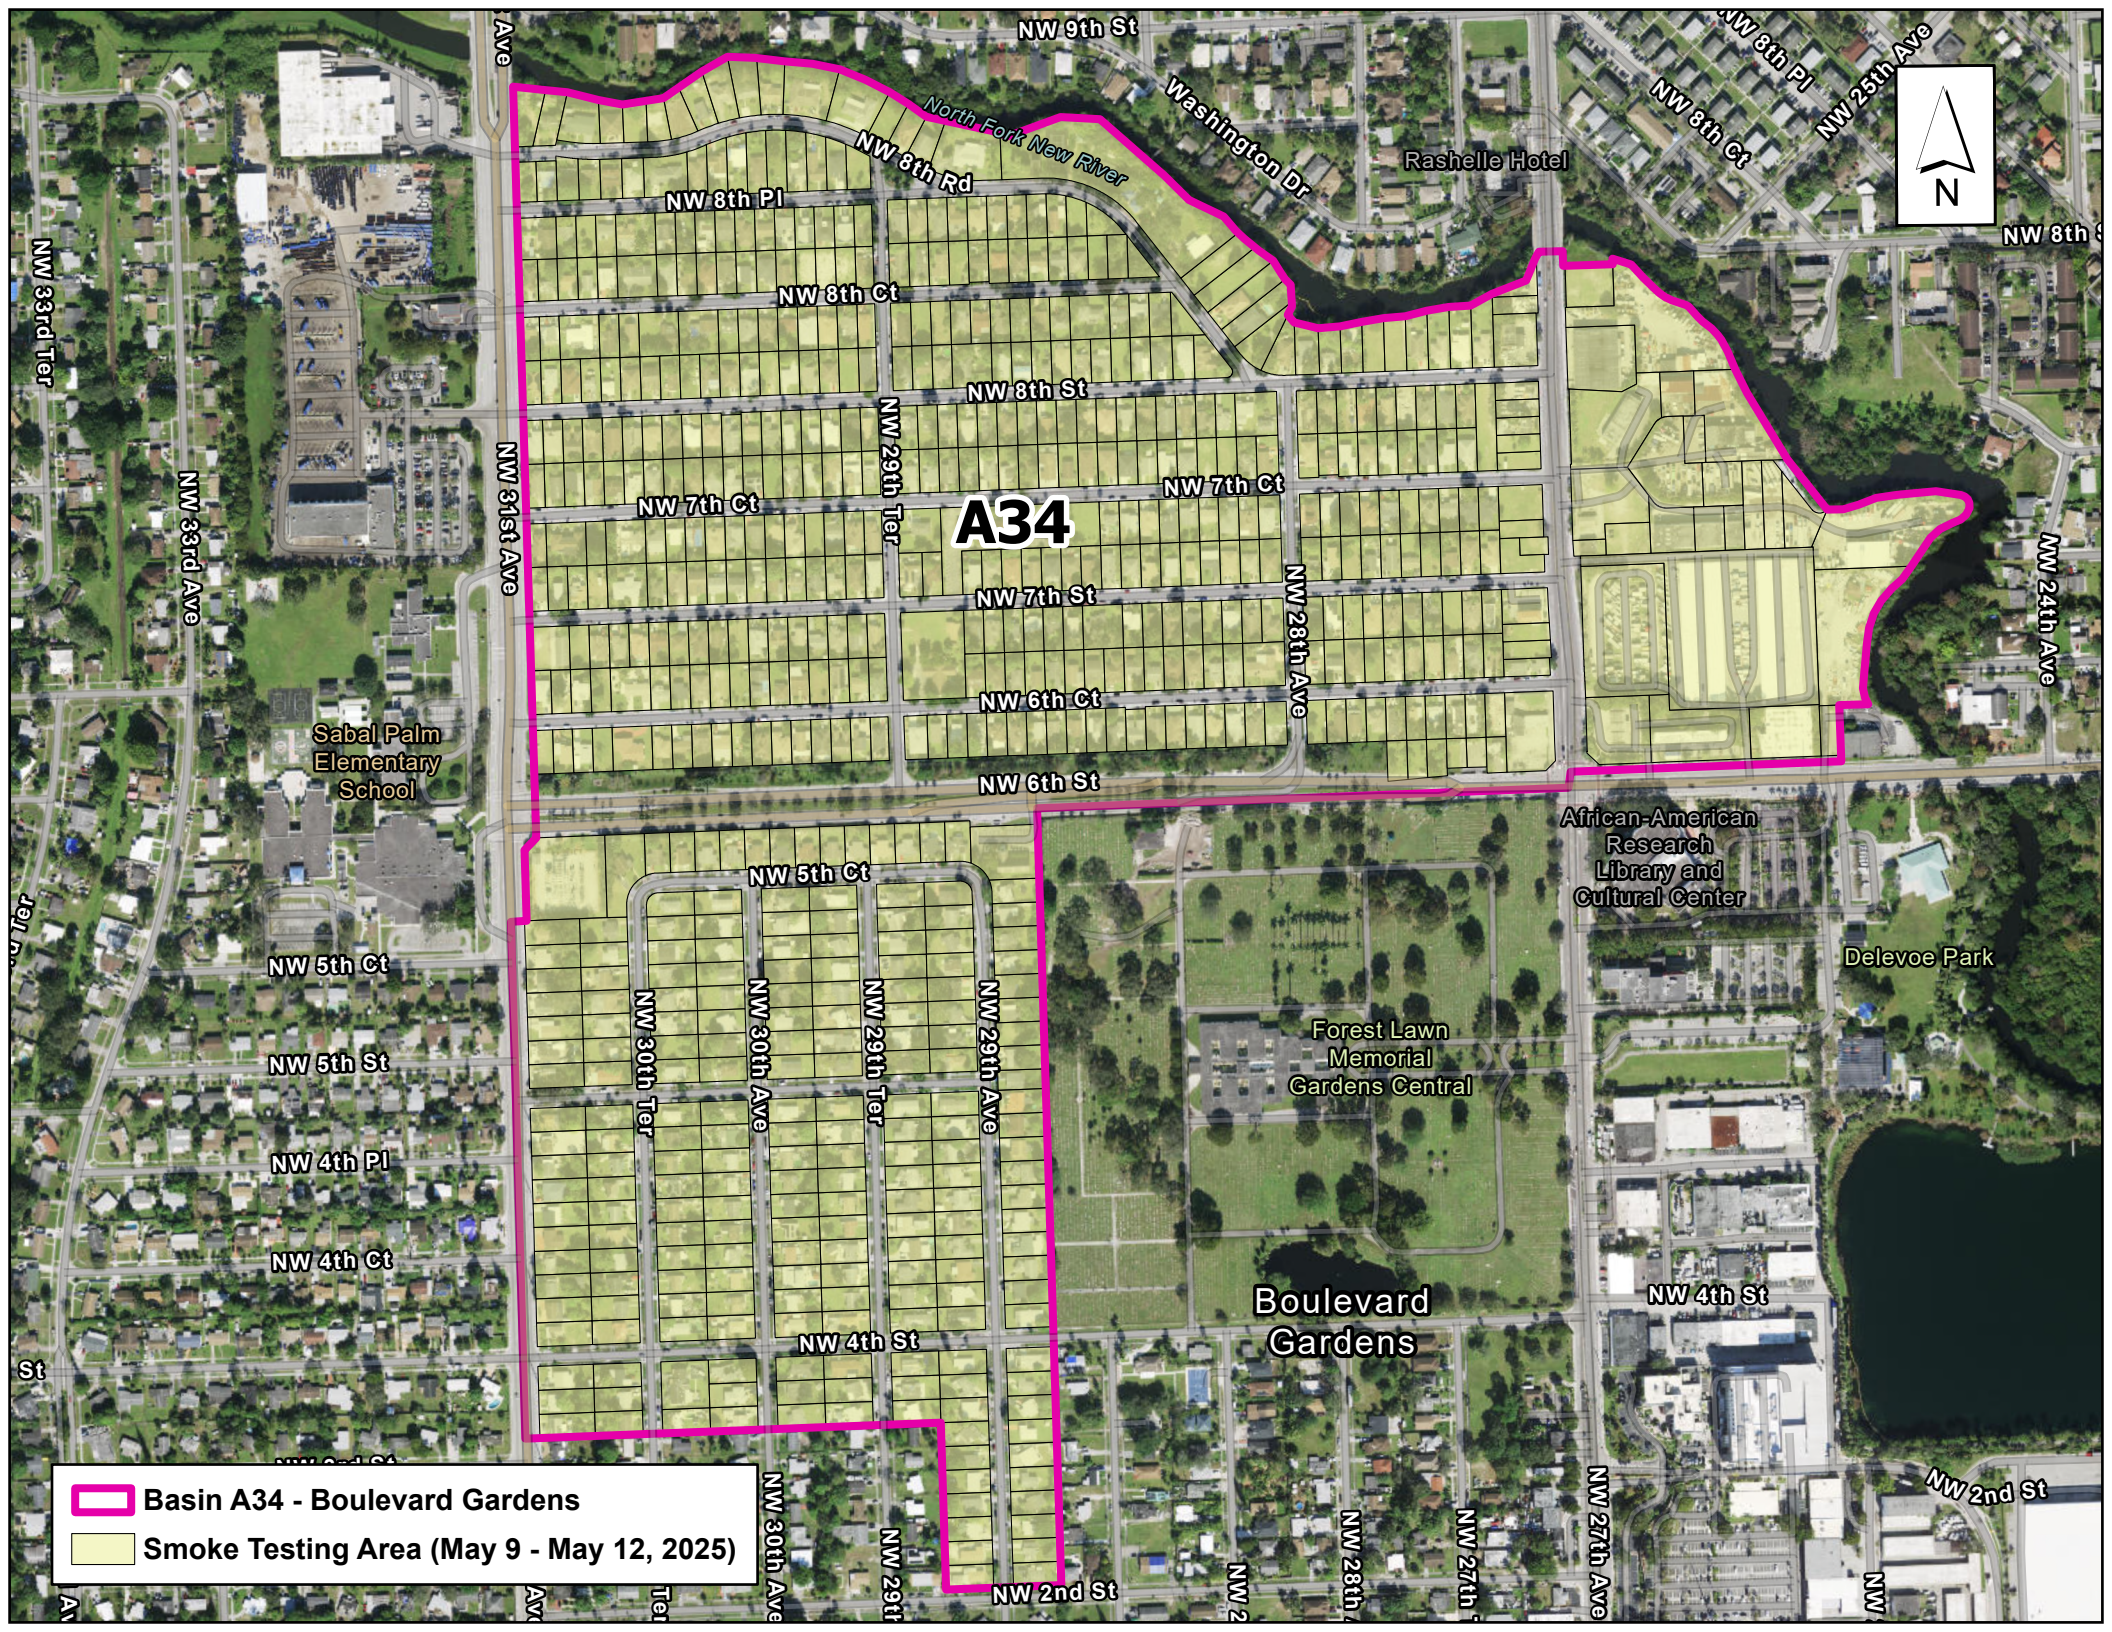

W Broward Blvd

Wawa

A34

 Basin A34 - Boulevard Gardens
 Smoke Testing Area (May 9 - May 12, 2025)

 Basin A33 - Roosevelt Gardens and Washington Park
 Smoke Testing Area (May 13 - May 16, 2025)

A33

Roosevelt Gardens