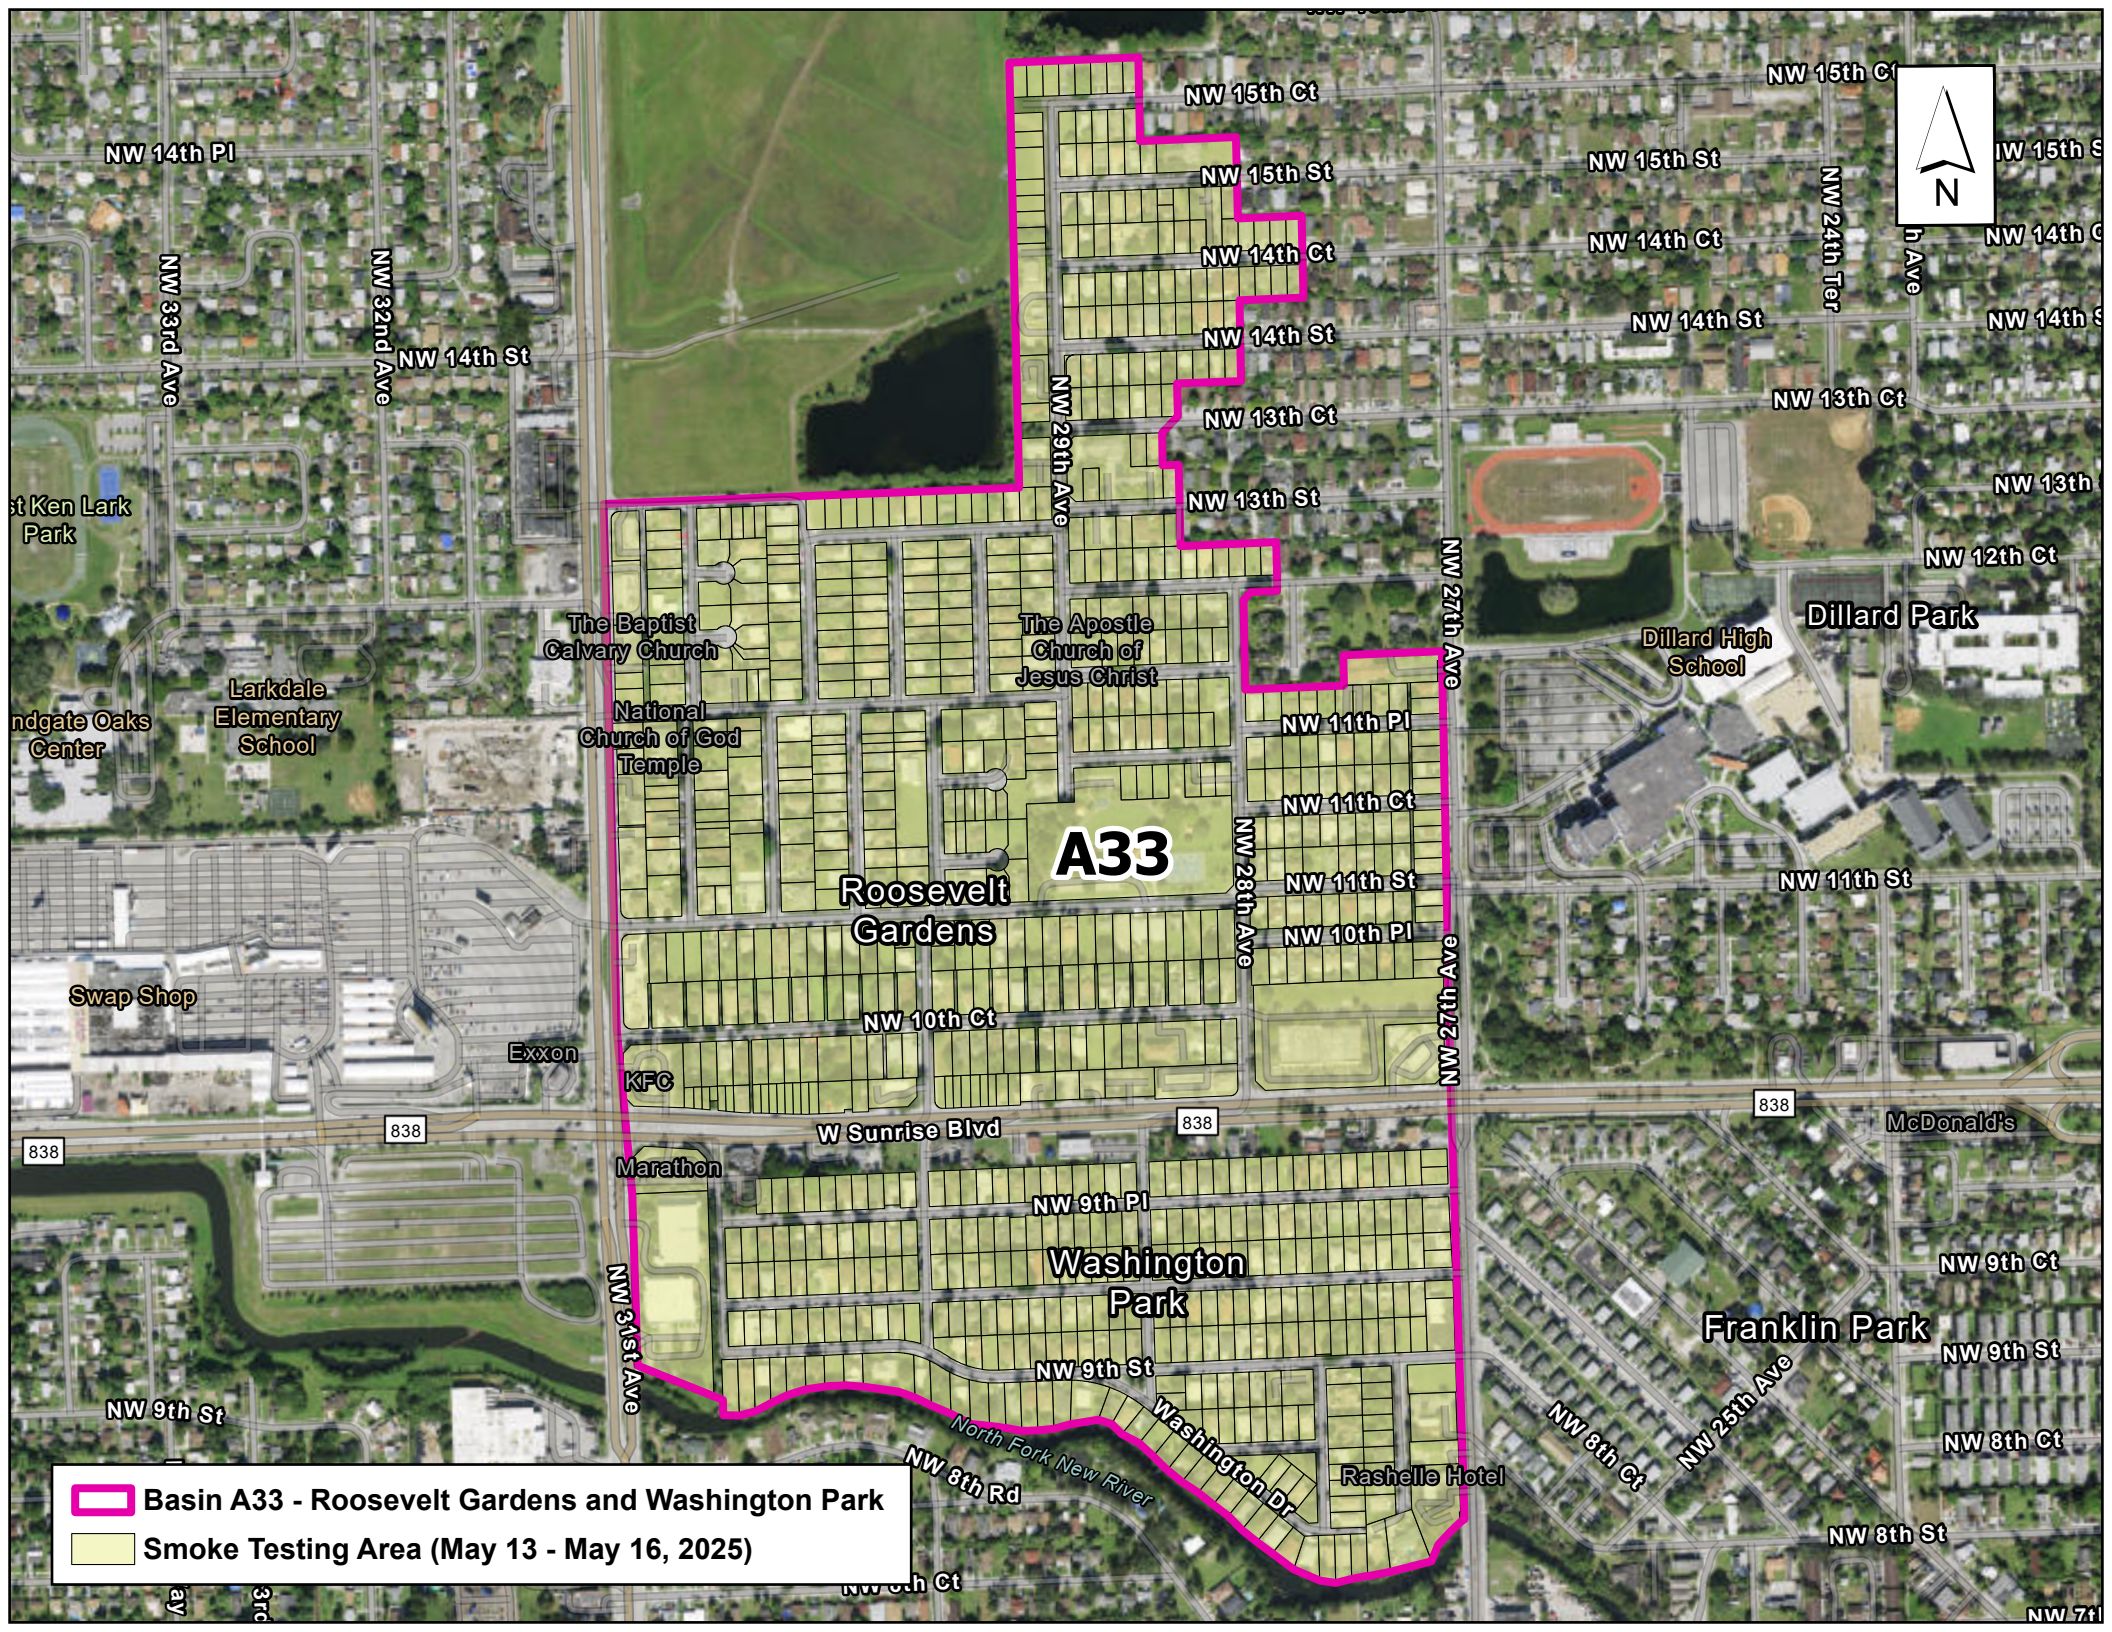

W Broward Blvd

Wawa

A34

 Basin A34 - Boulevard Gardens
 Smoke Testing Area (May 9 - May 12, 2025)

 Basin A33 - Roosevelt Gardens and Washington Park
 Smoke Testing Area (May 13 - May 16, 2025)

A33

Roosevelt Gardens