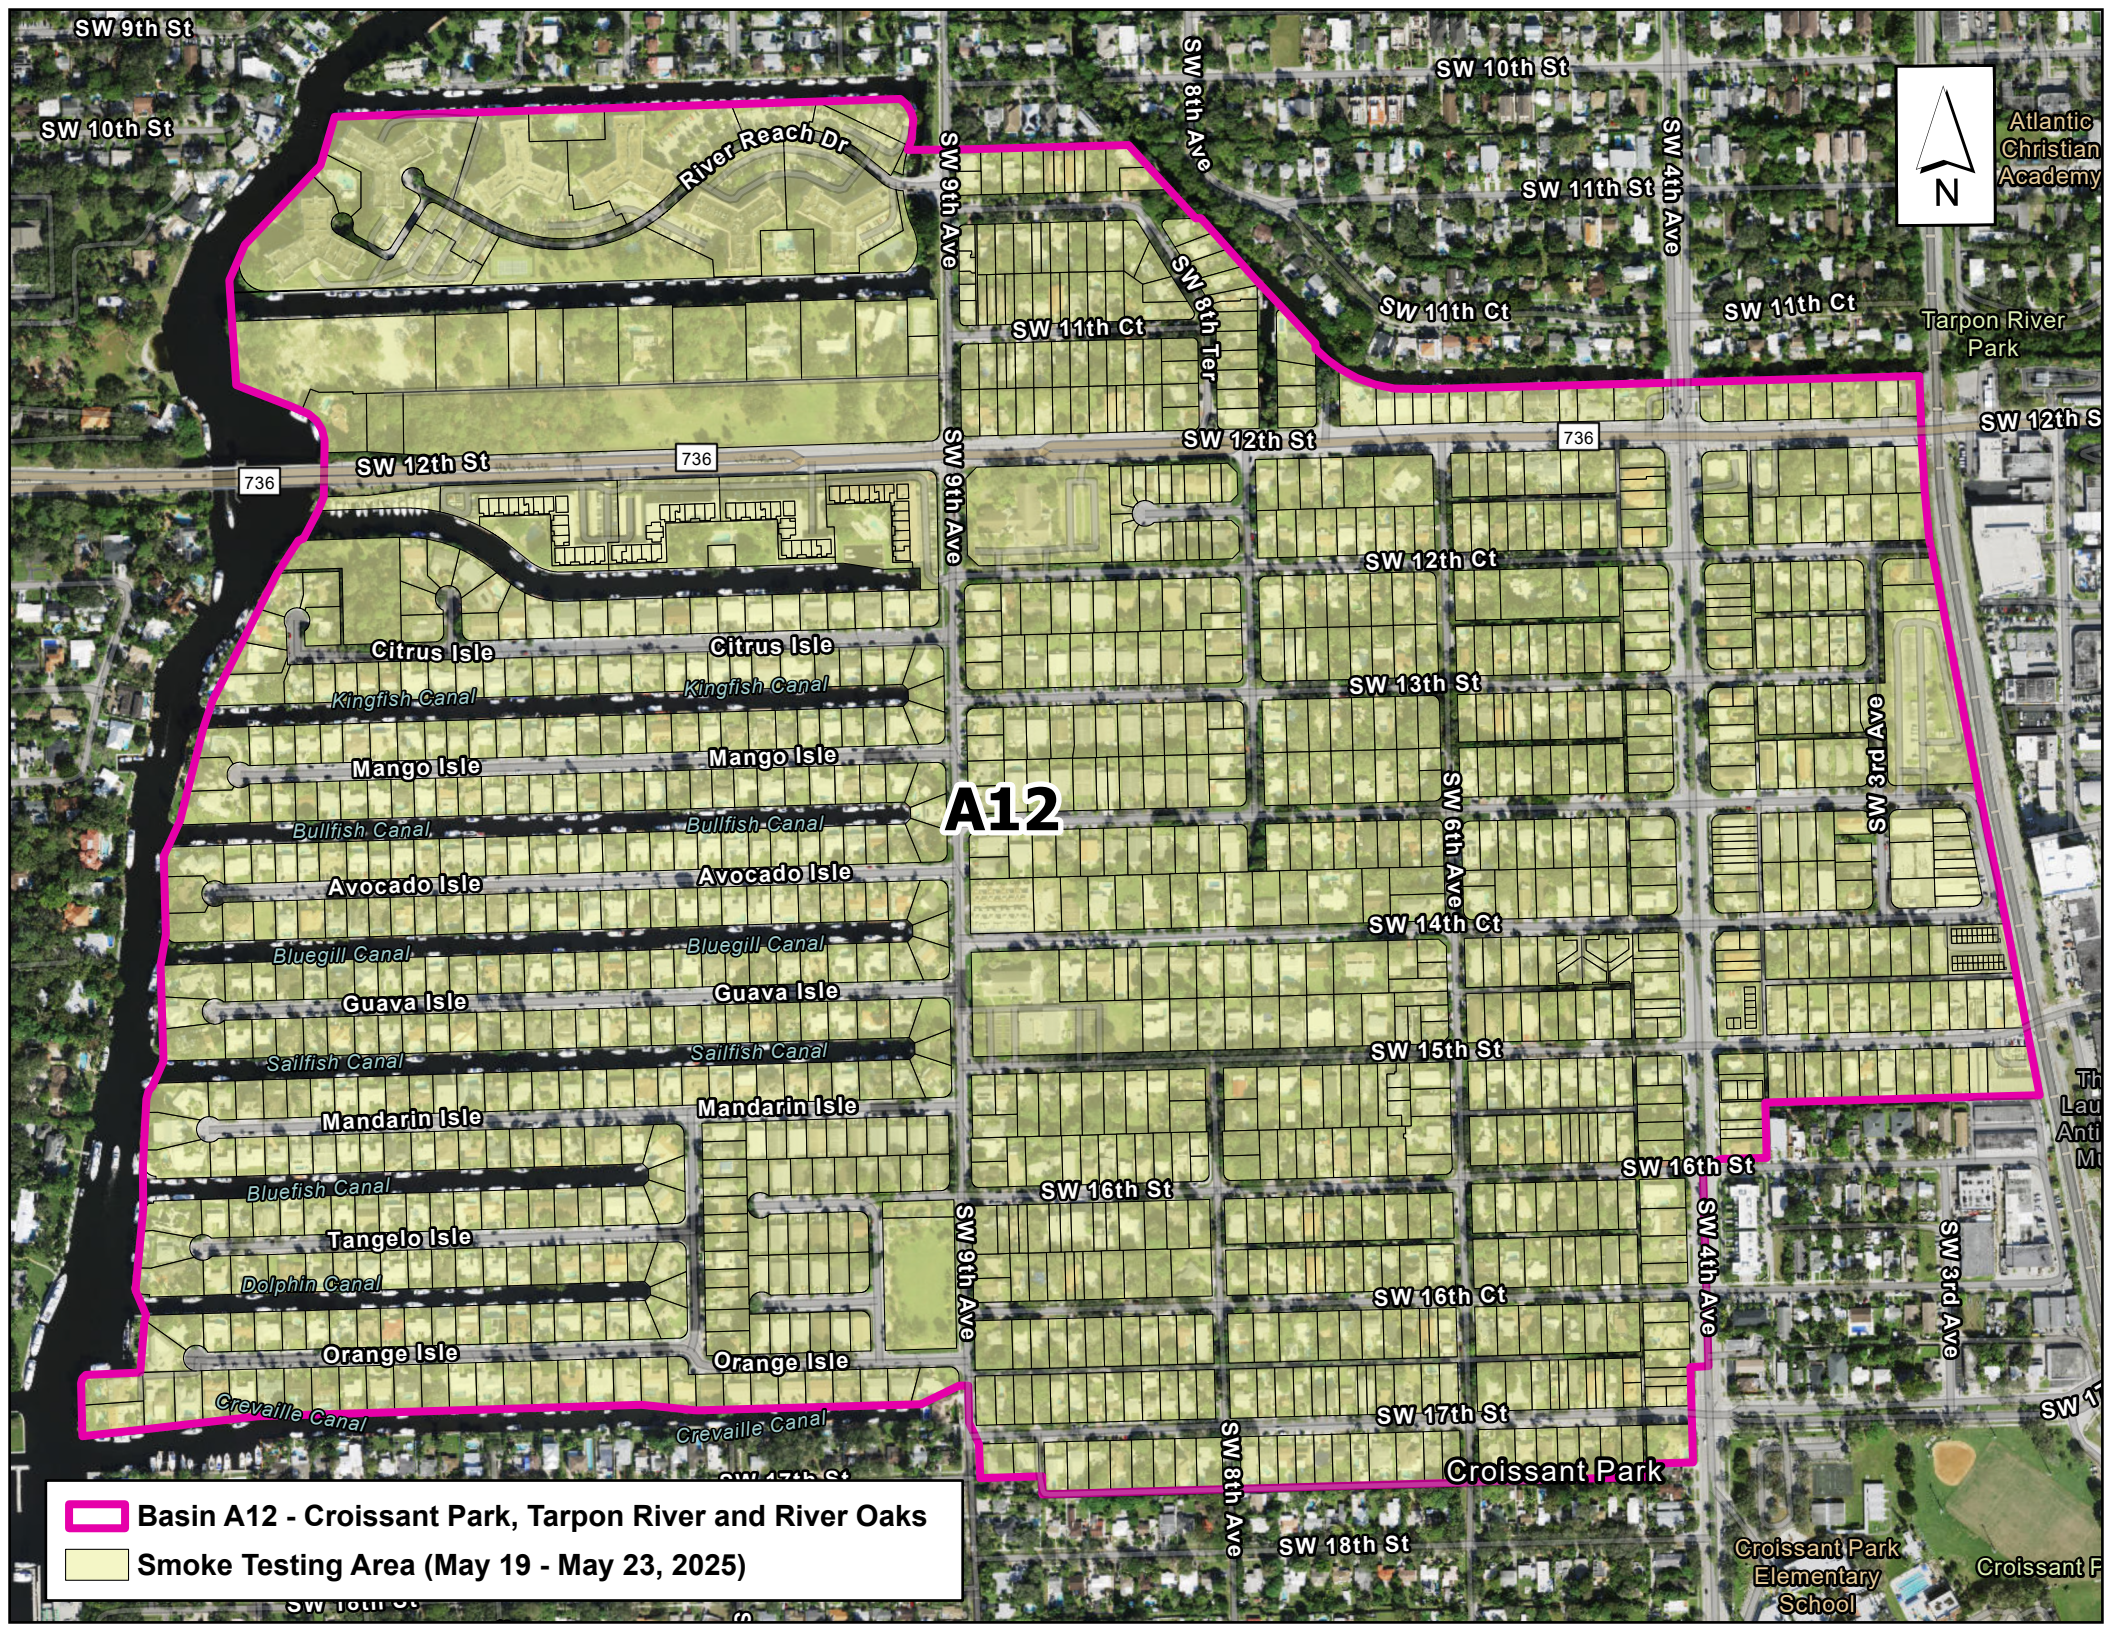

NW 208th Ct

NW 209th Ct

NW 210th Ct

NW 211st Ct

NW 212nd Ct

NW 213rd Ct

NW 214th Ct

 Basin A12 - Croissant Park, Tarpon River and River Oaks
 Smoke Testing Area (May 19 - May 23, 2025)