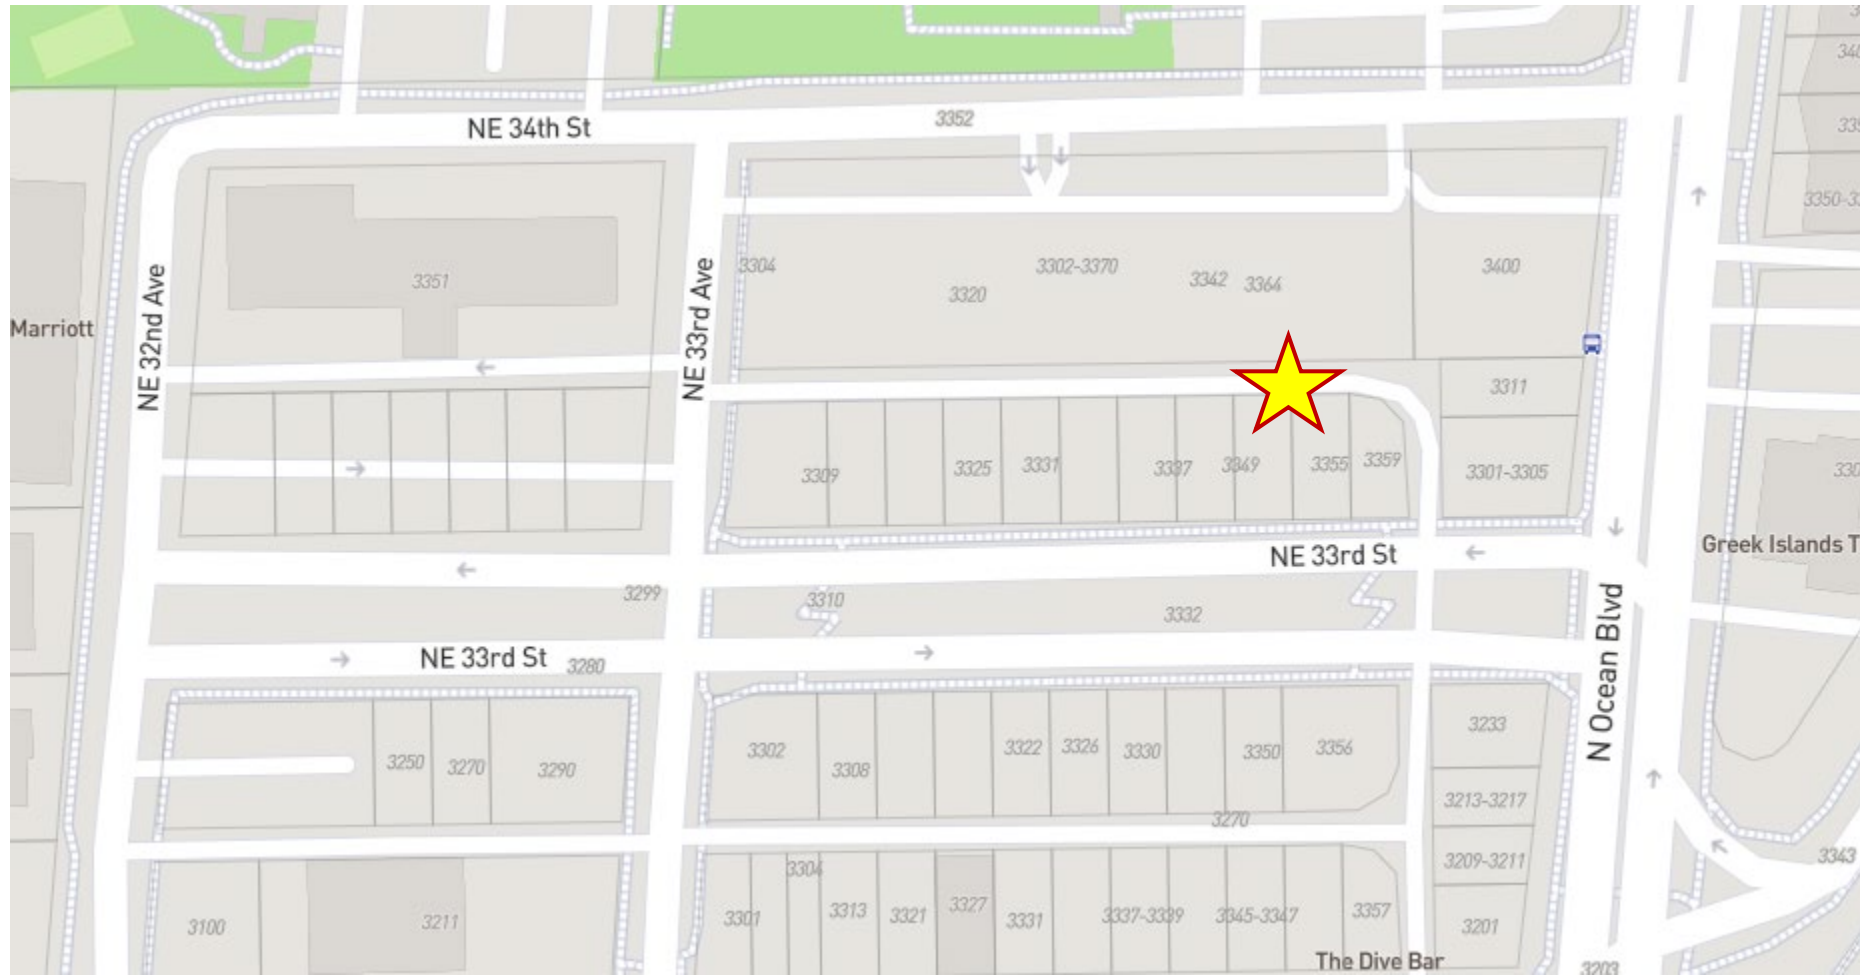

EXHIBIT C - NOBE Sunday Block Party

# NE 33rd AVE