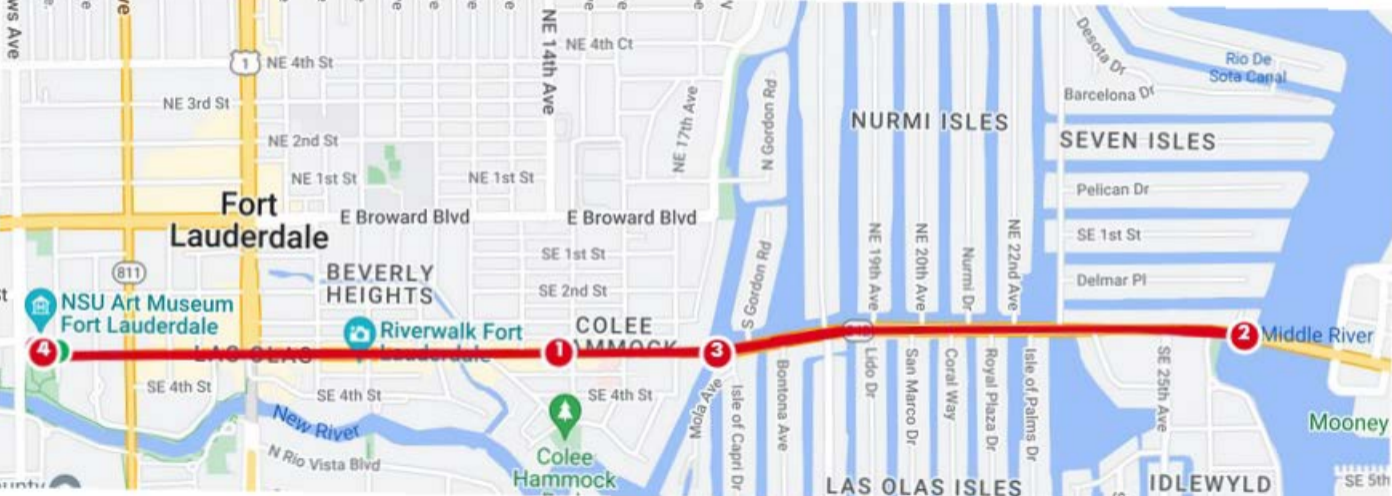

Exhibit D
12th Annual Fort Lauderdale
Shamrock Run

ROAD CLOSED

10x10

10x10

port o potties

START/FINISH LINE

Fort Lauderdale

NSU Art Museum Fort Lauderdale

Riverwalk Fort Lauderdale

Colee Hammock

Middle River

NURMI ISLES

SEVEN ISLES

BEVERLY HEIGHTS

LAS OLAS ISLES

IDLEWYLD