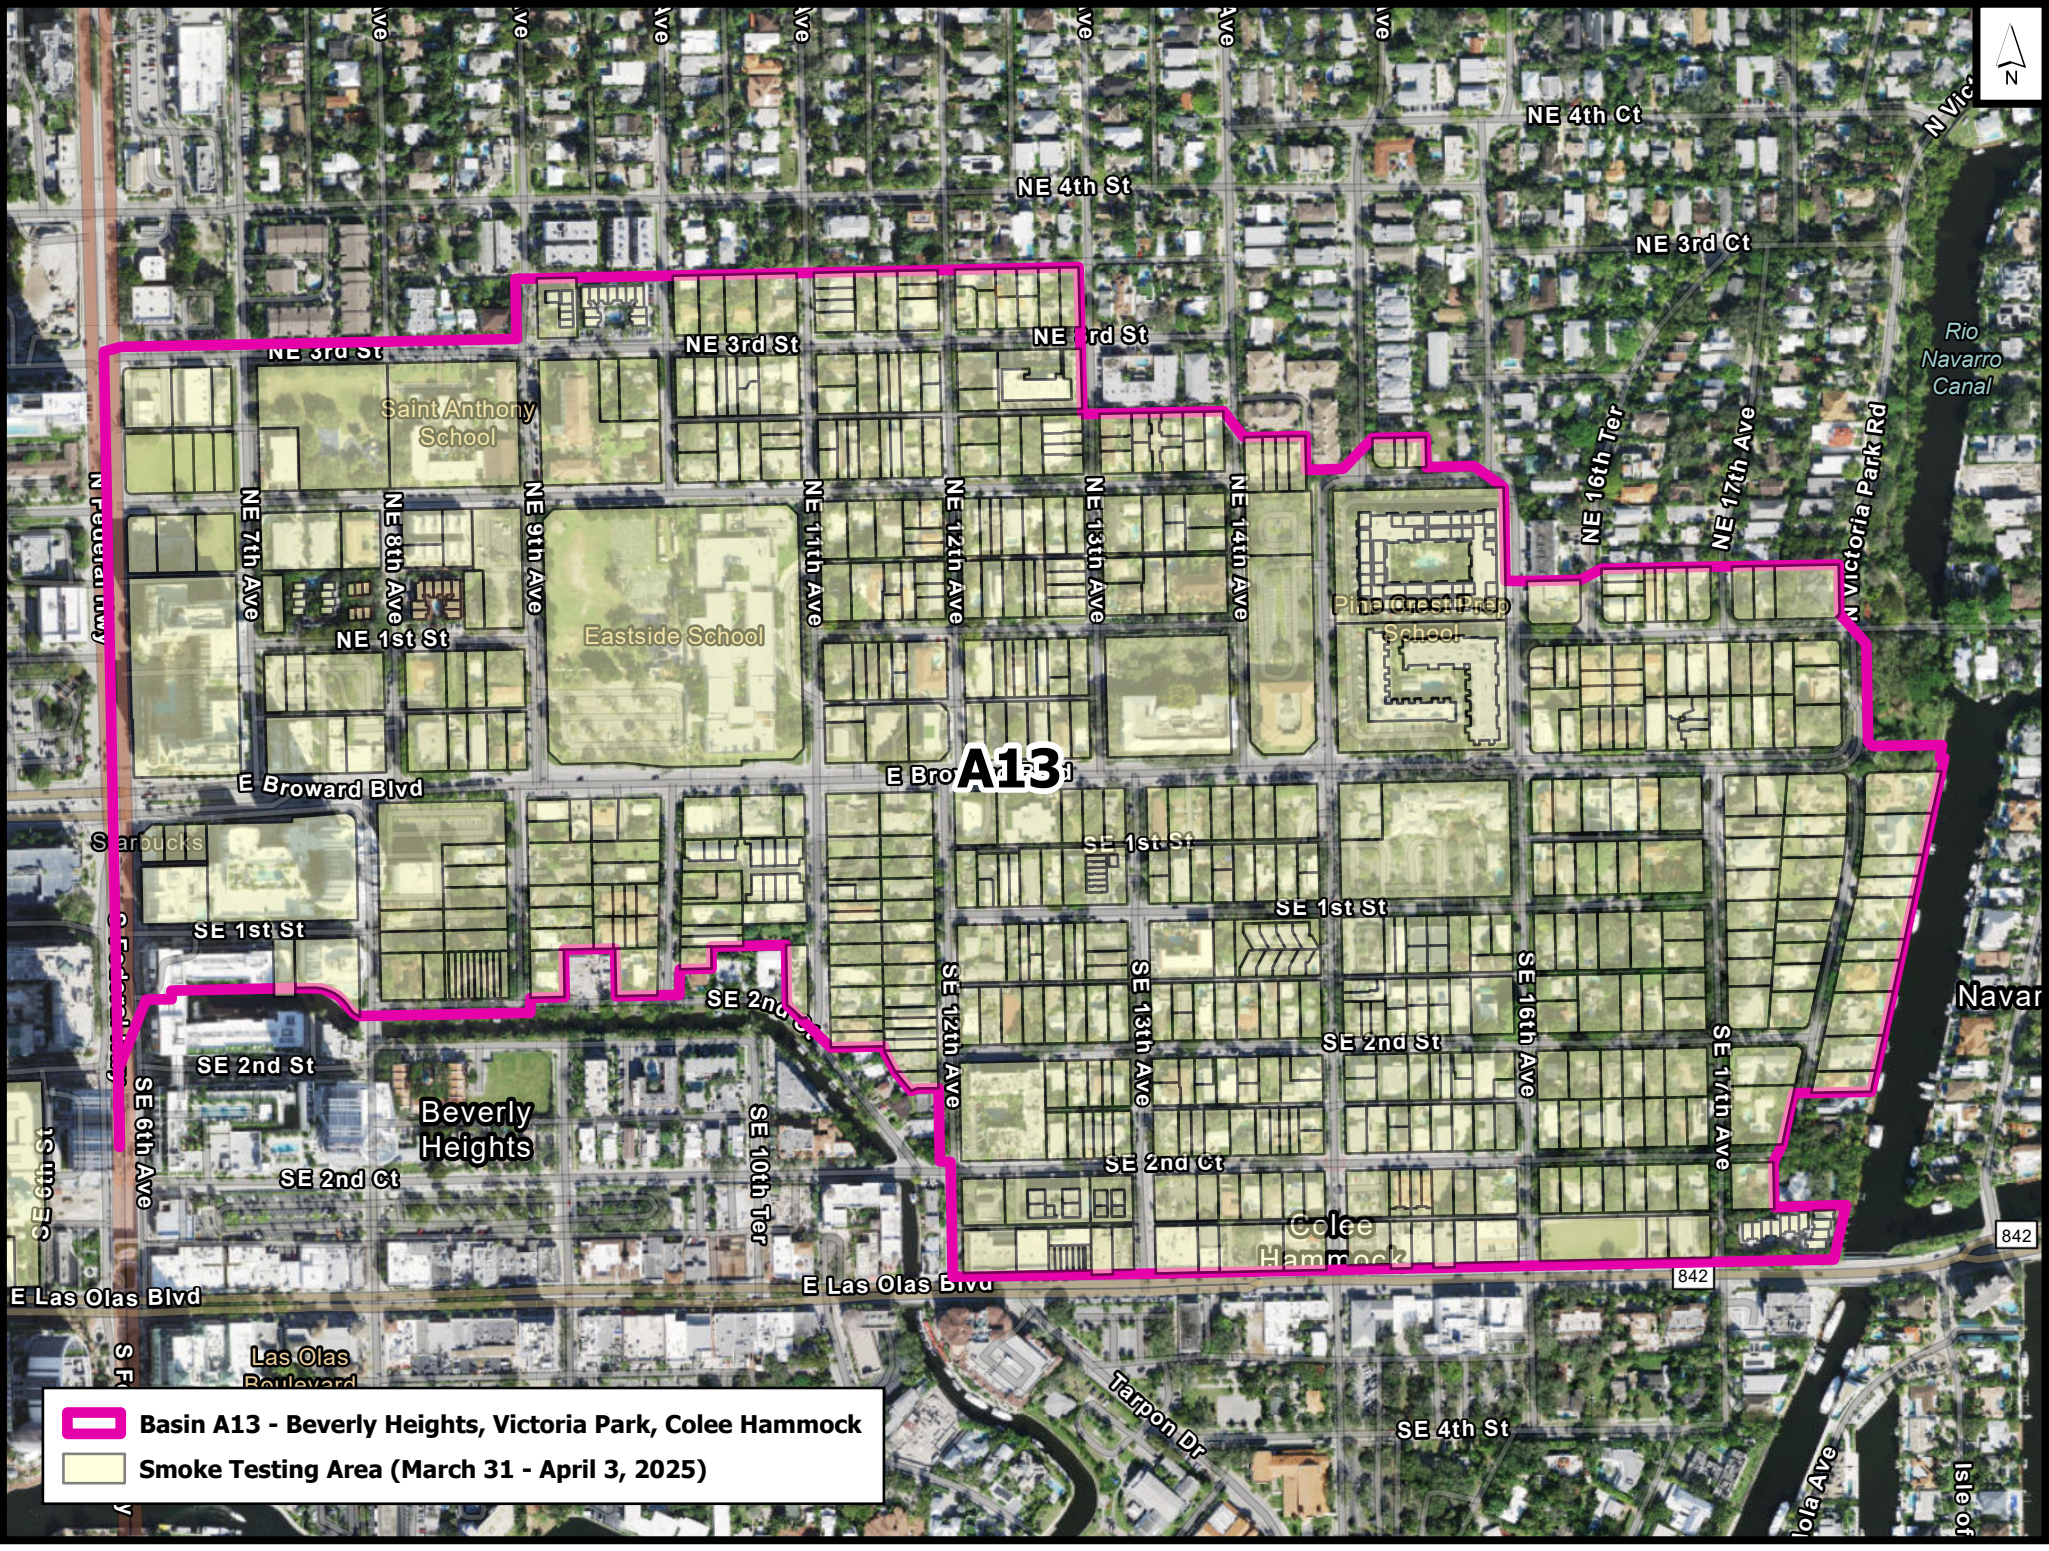

 Basin D25 - Harbor Beach

 Smoke Testing Area (March 17, 2025)

-  Basin D26 - Harbor Beach
-  Smoke Testing Area (March 17, 2025)

-  Basin D27 - Harbor Beach
-  Smoke Testing Area (March 17, 2025)

-  Basin D30 - Harbor Beach
-  Smoke Testing Area (March 17, 2025)

A23

-  Basin A23 - Durrs, Home Beautiful Park
-  Smoke Testing Area (March 18 - March 25, 2025)

A13

-  Basin A13 - Beverly Heights, Victoria Park, Colee Hammock
-  Smoke Testing Area (March 31 - April 3, 2025)