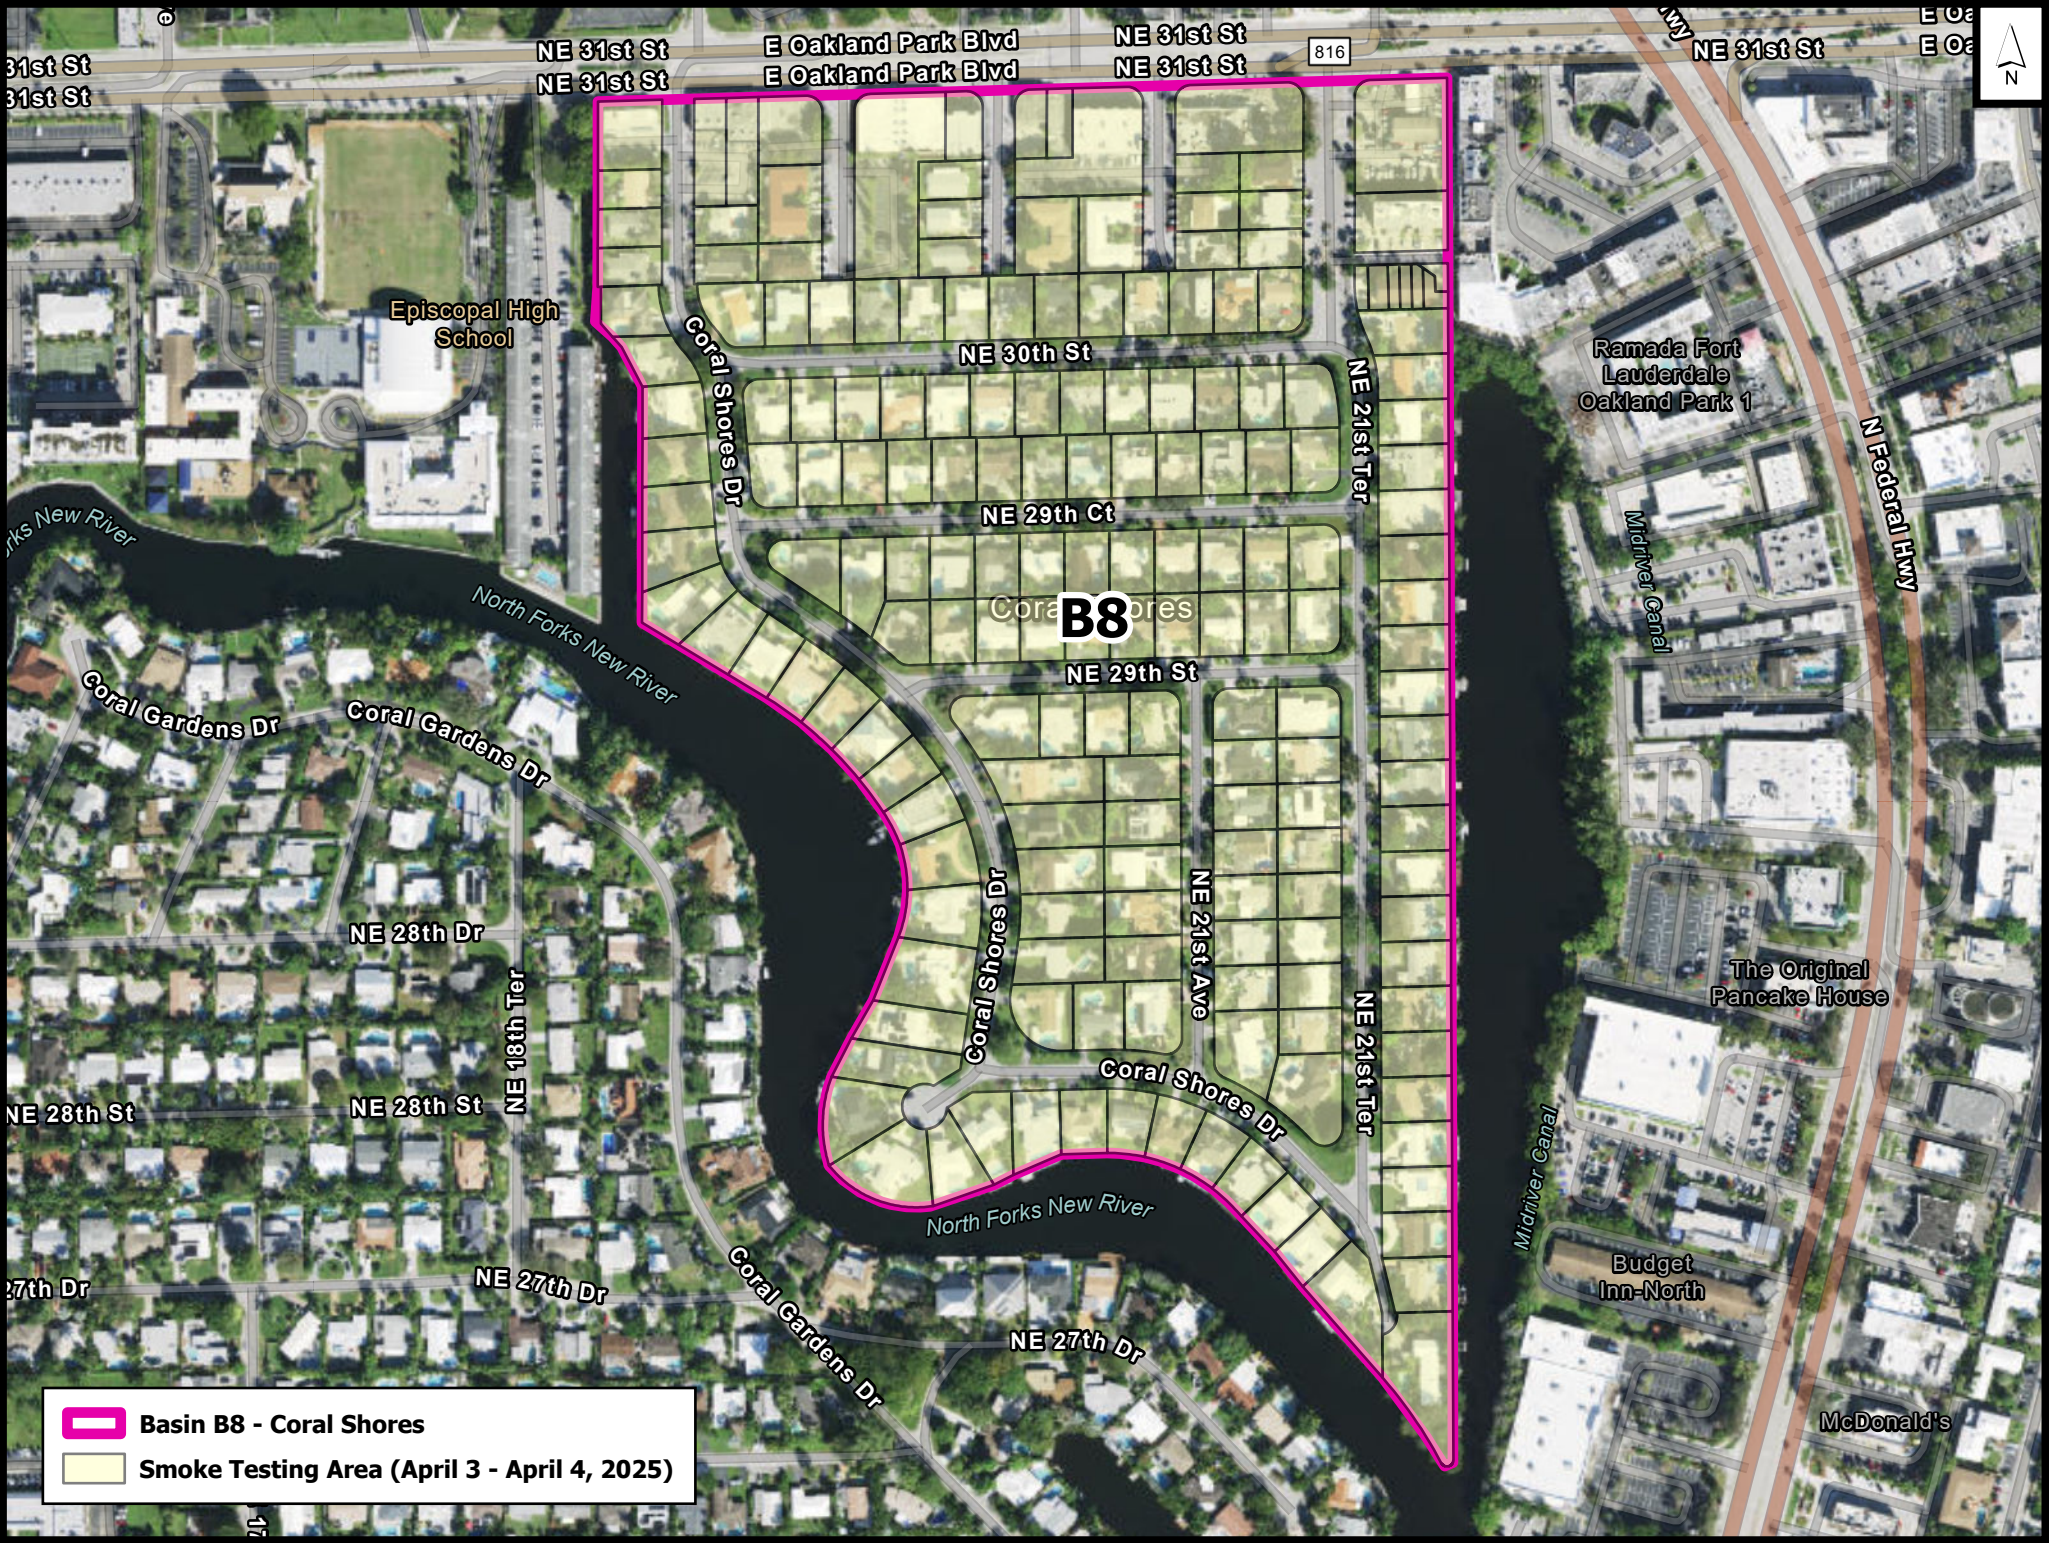

A23

-  Basin A23 - Durrs, Home Beautiful Park
-  Smoke Testing Area (March 18 - March 25, 2025)

A13

-  Basin A13 - Beverly Heights, Victoria Park, Colee Hammock
-  Smoke Testing Area (March 31 - April 3, 2025)