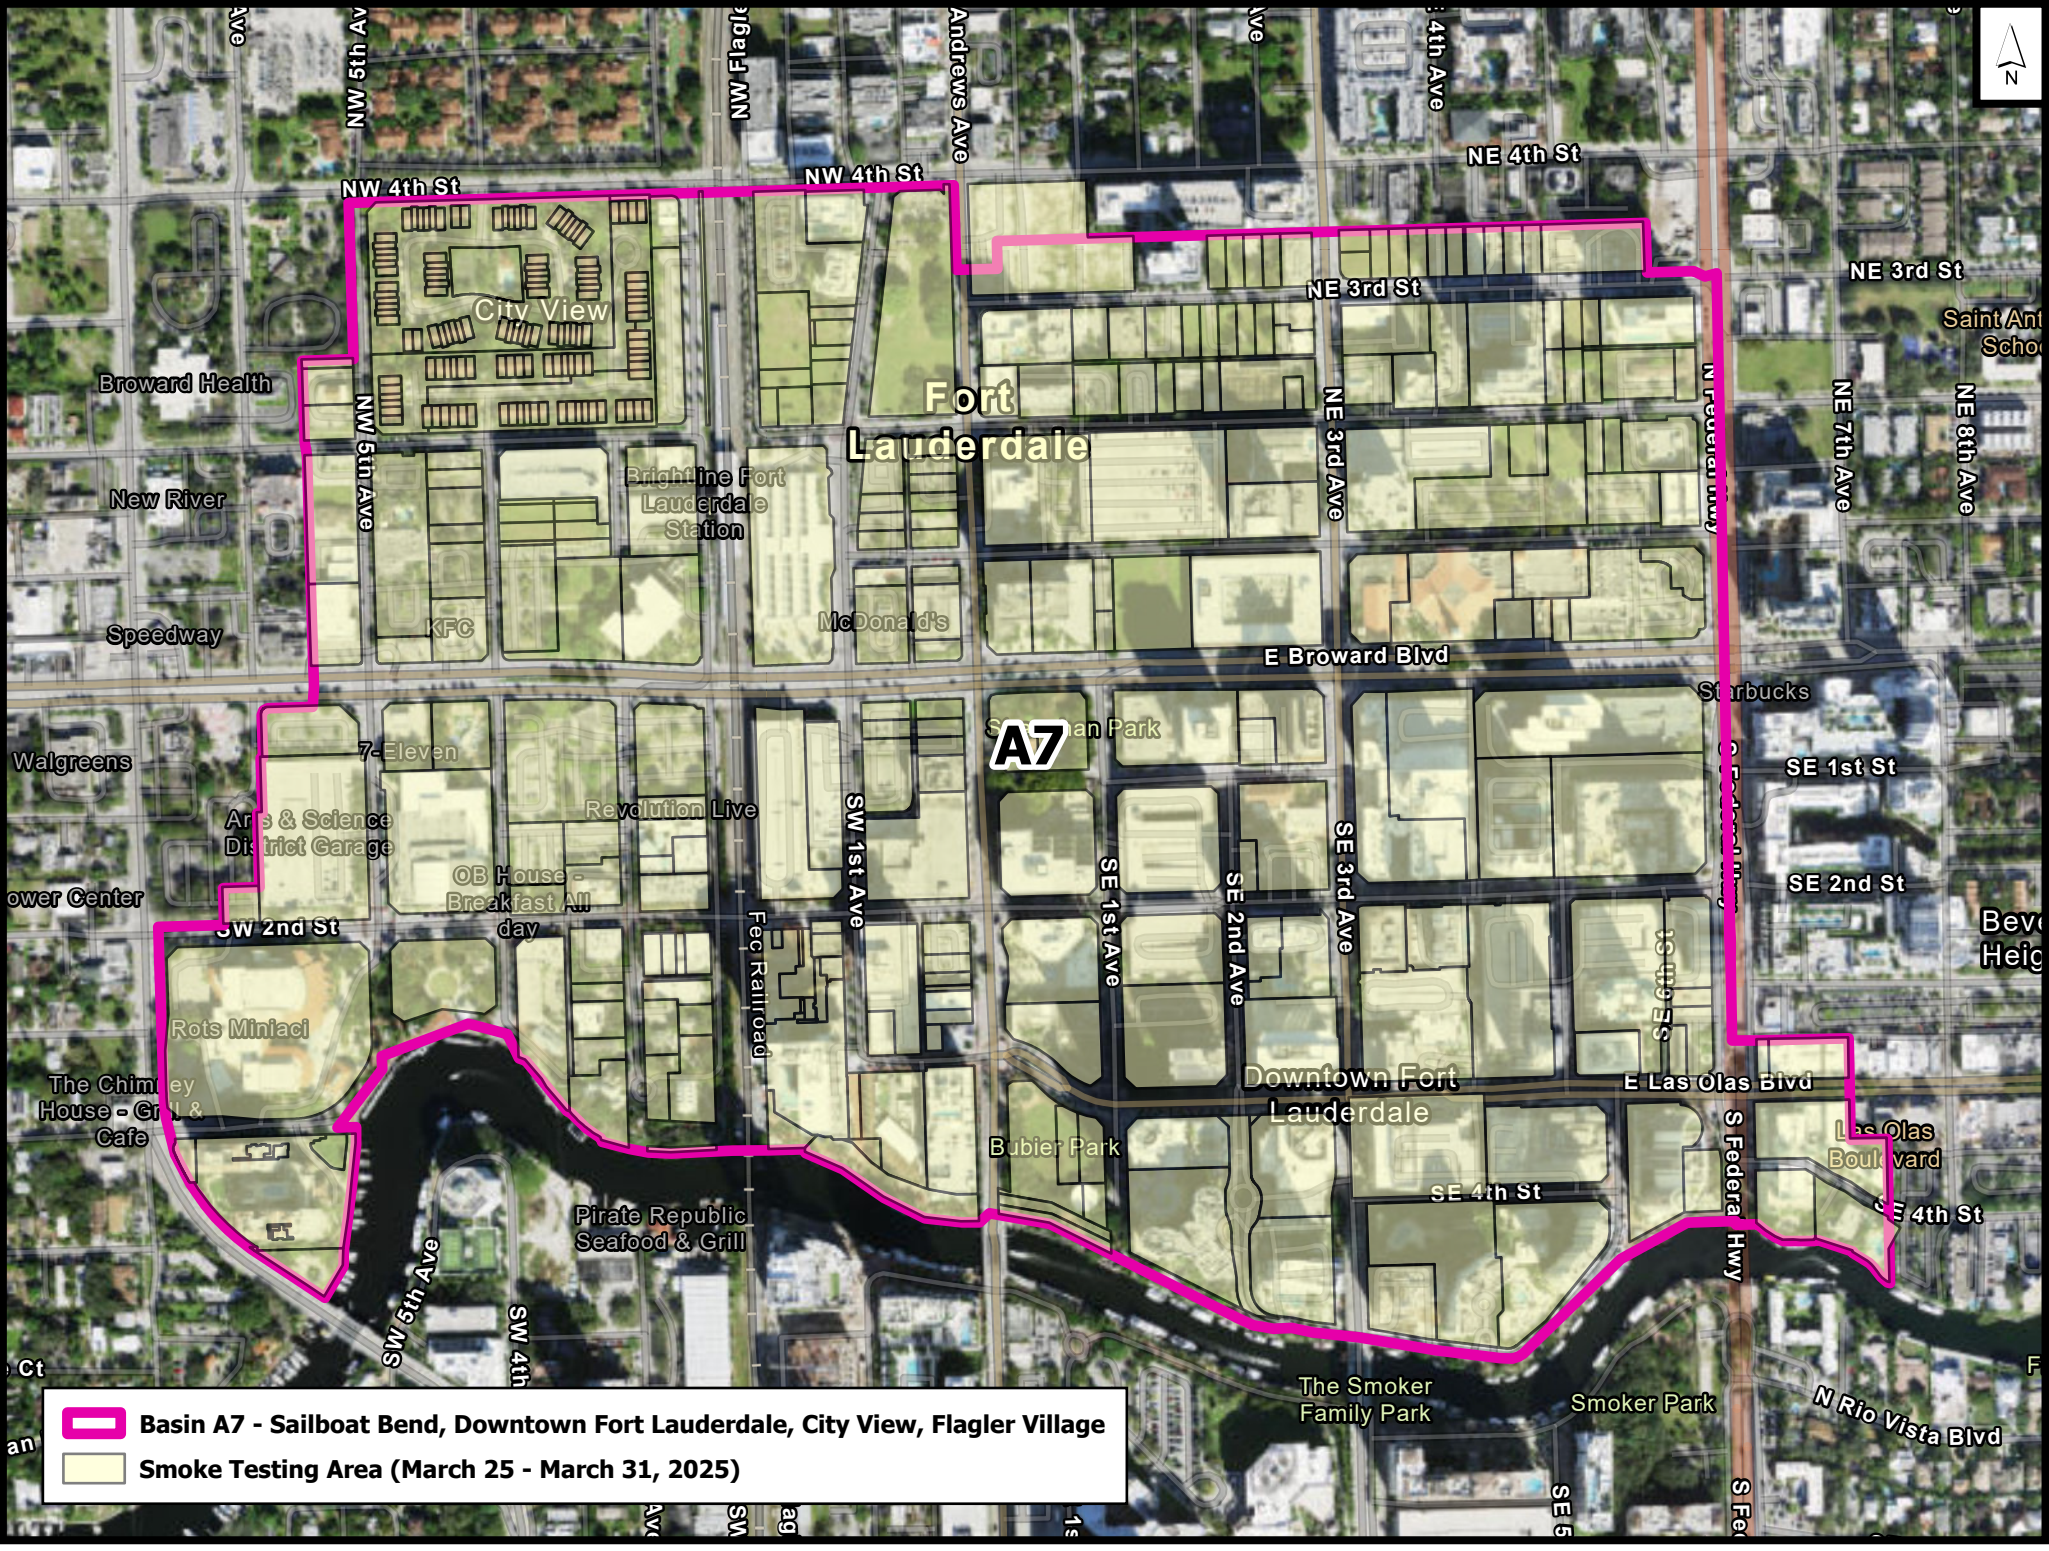

 Basin D25 - Harbor Beach

 Smoke Testing Area (March 17, 2025)

-  Basin D26 - Harbor Beach
-  Smoke Testing Area (March 17, 2025)

-  Basin D27 - Harbor Beach
-  Smoke Testing Area (March 17, 2025)

-  Basin D30 - Harbor Beach
-  Smoke Testing Area (March 17, 2025)

A23

-  Basin A23 - Durrs, Home Beautiful Park
-  Smoke Testing Area (March 18 - March 25, 2025)

A13

-  Basin A13 - Beverly Heights, Victoria Park, Colee Hammock
-  Smoke Testing Area (March 31 - April 3, 2025)