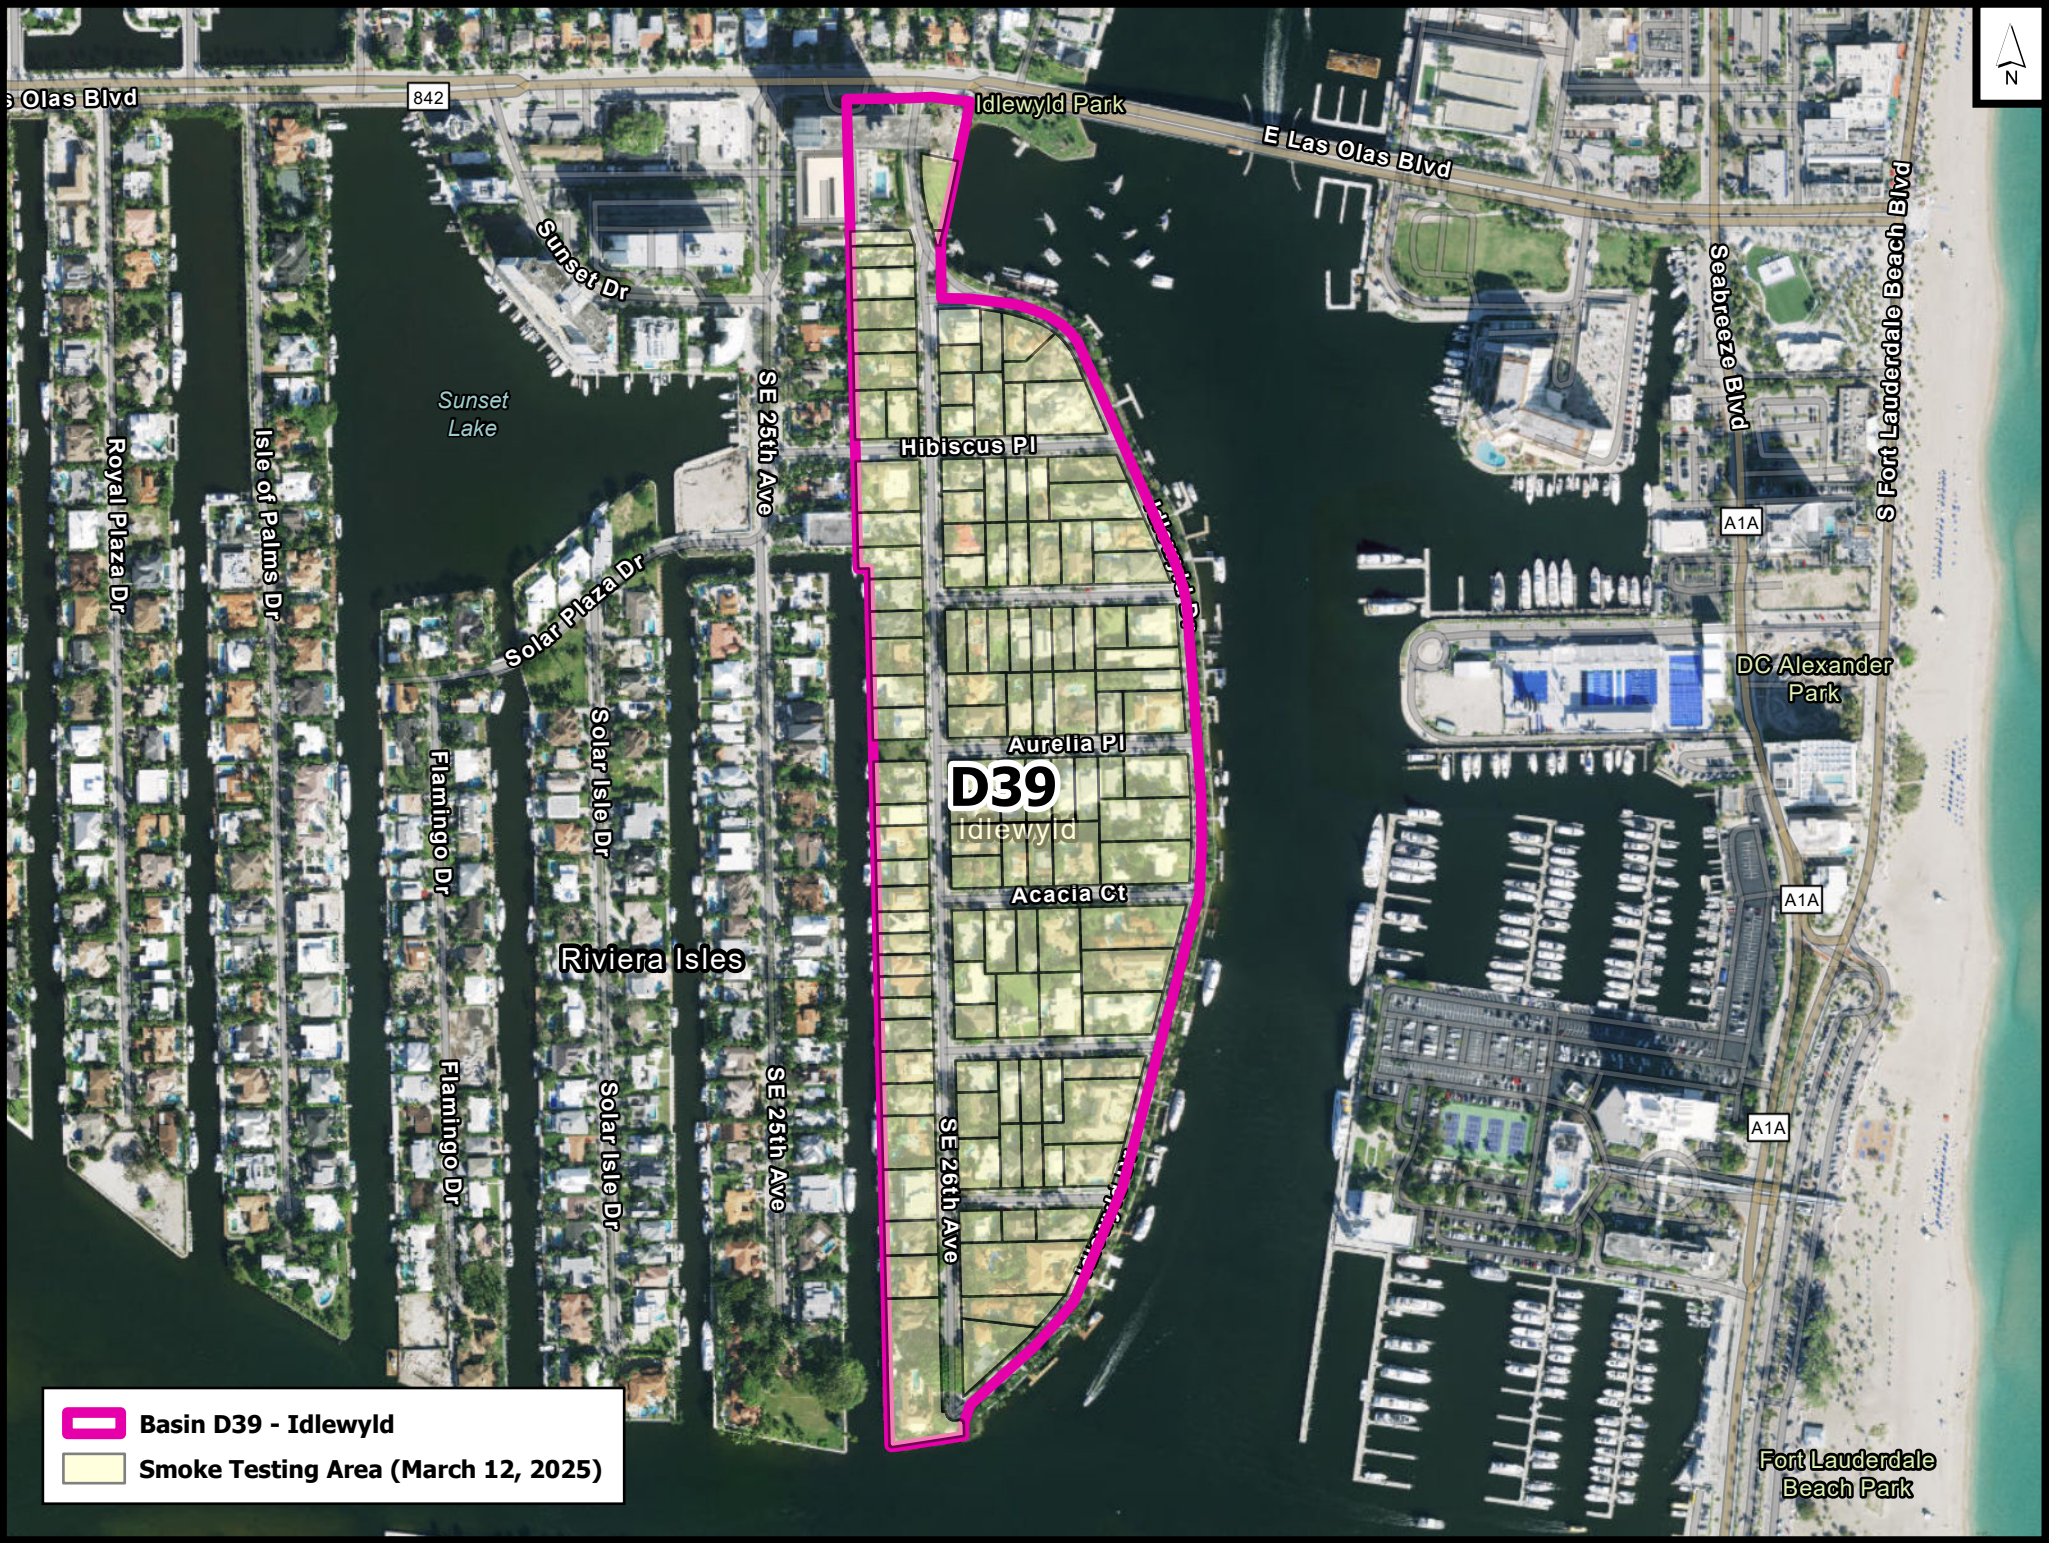

Isle of Capri Dr

Isle of Capri Dr

Cordova River

ance de Le

 Basin D13 - Las Olas Isles

 Smoke Testing Area (March 11, 2025)

-  Basin D23 - Riviera Isles
-  Smoke Testing Area (March 11 - March 12, 2025)

s Olas Blvd