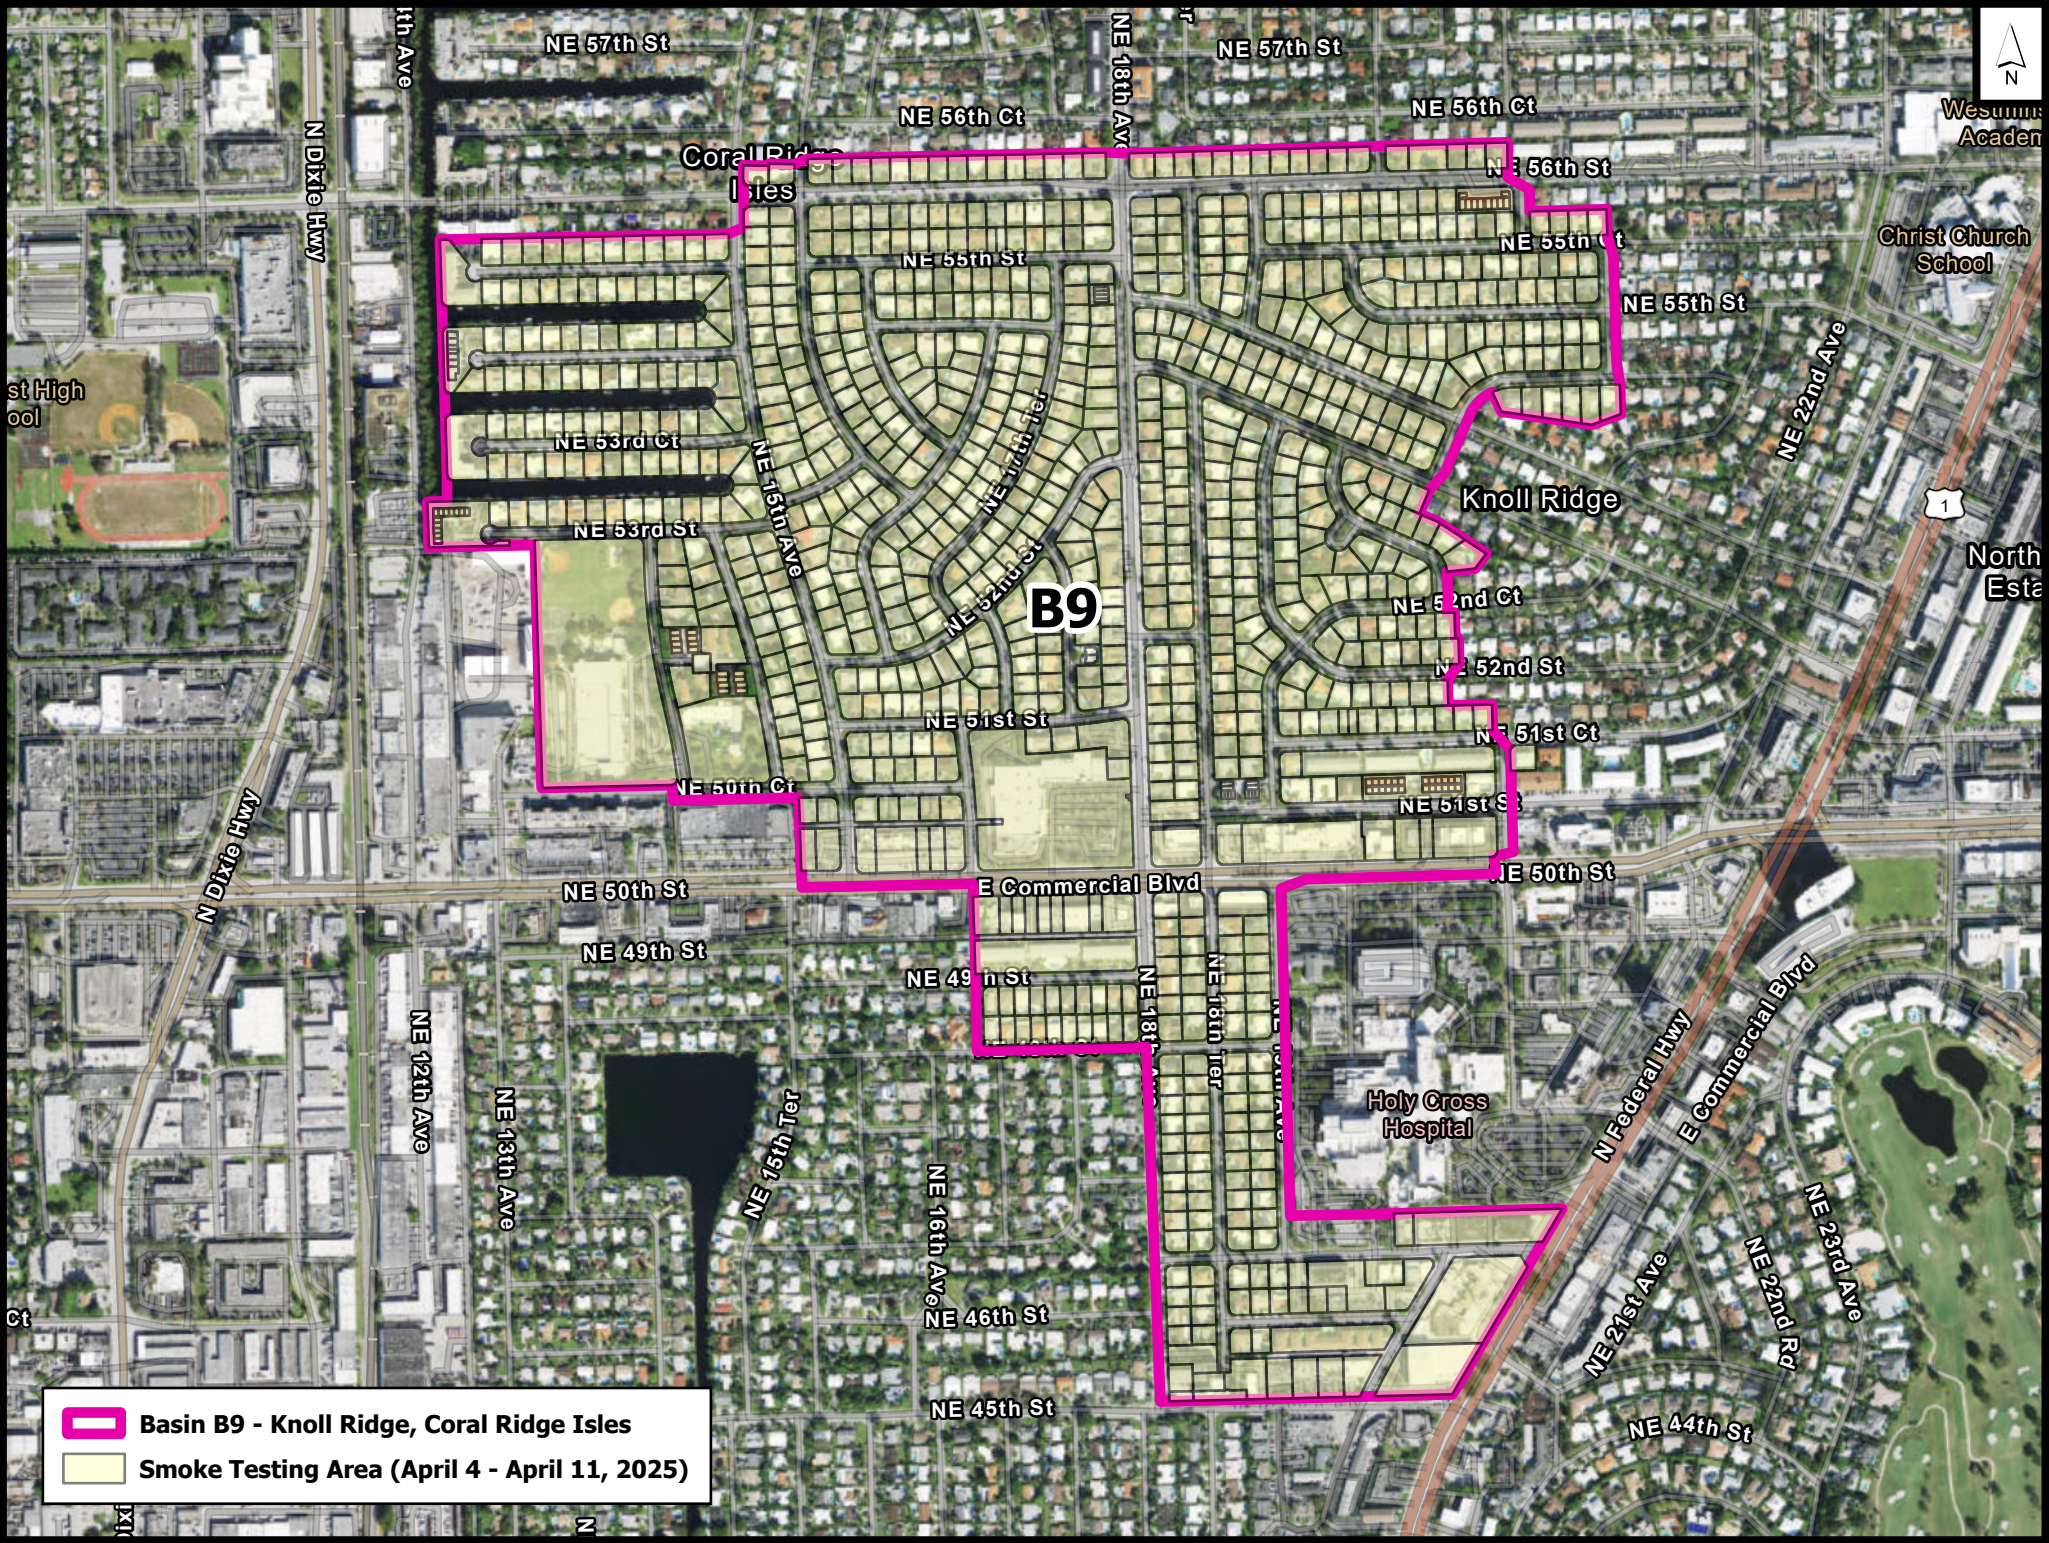

Basin B9 - Knoll Ridge, Coral Ridge Isles
 Smoke Testing Area (April 4 - April 11, 2025)