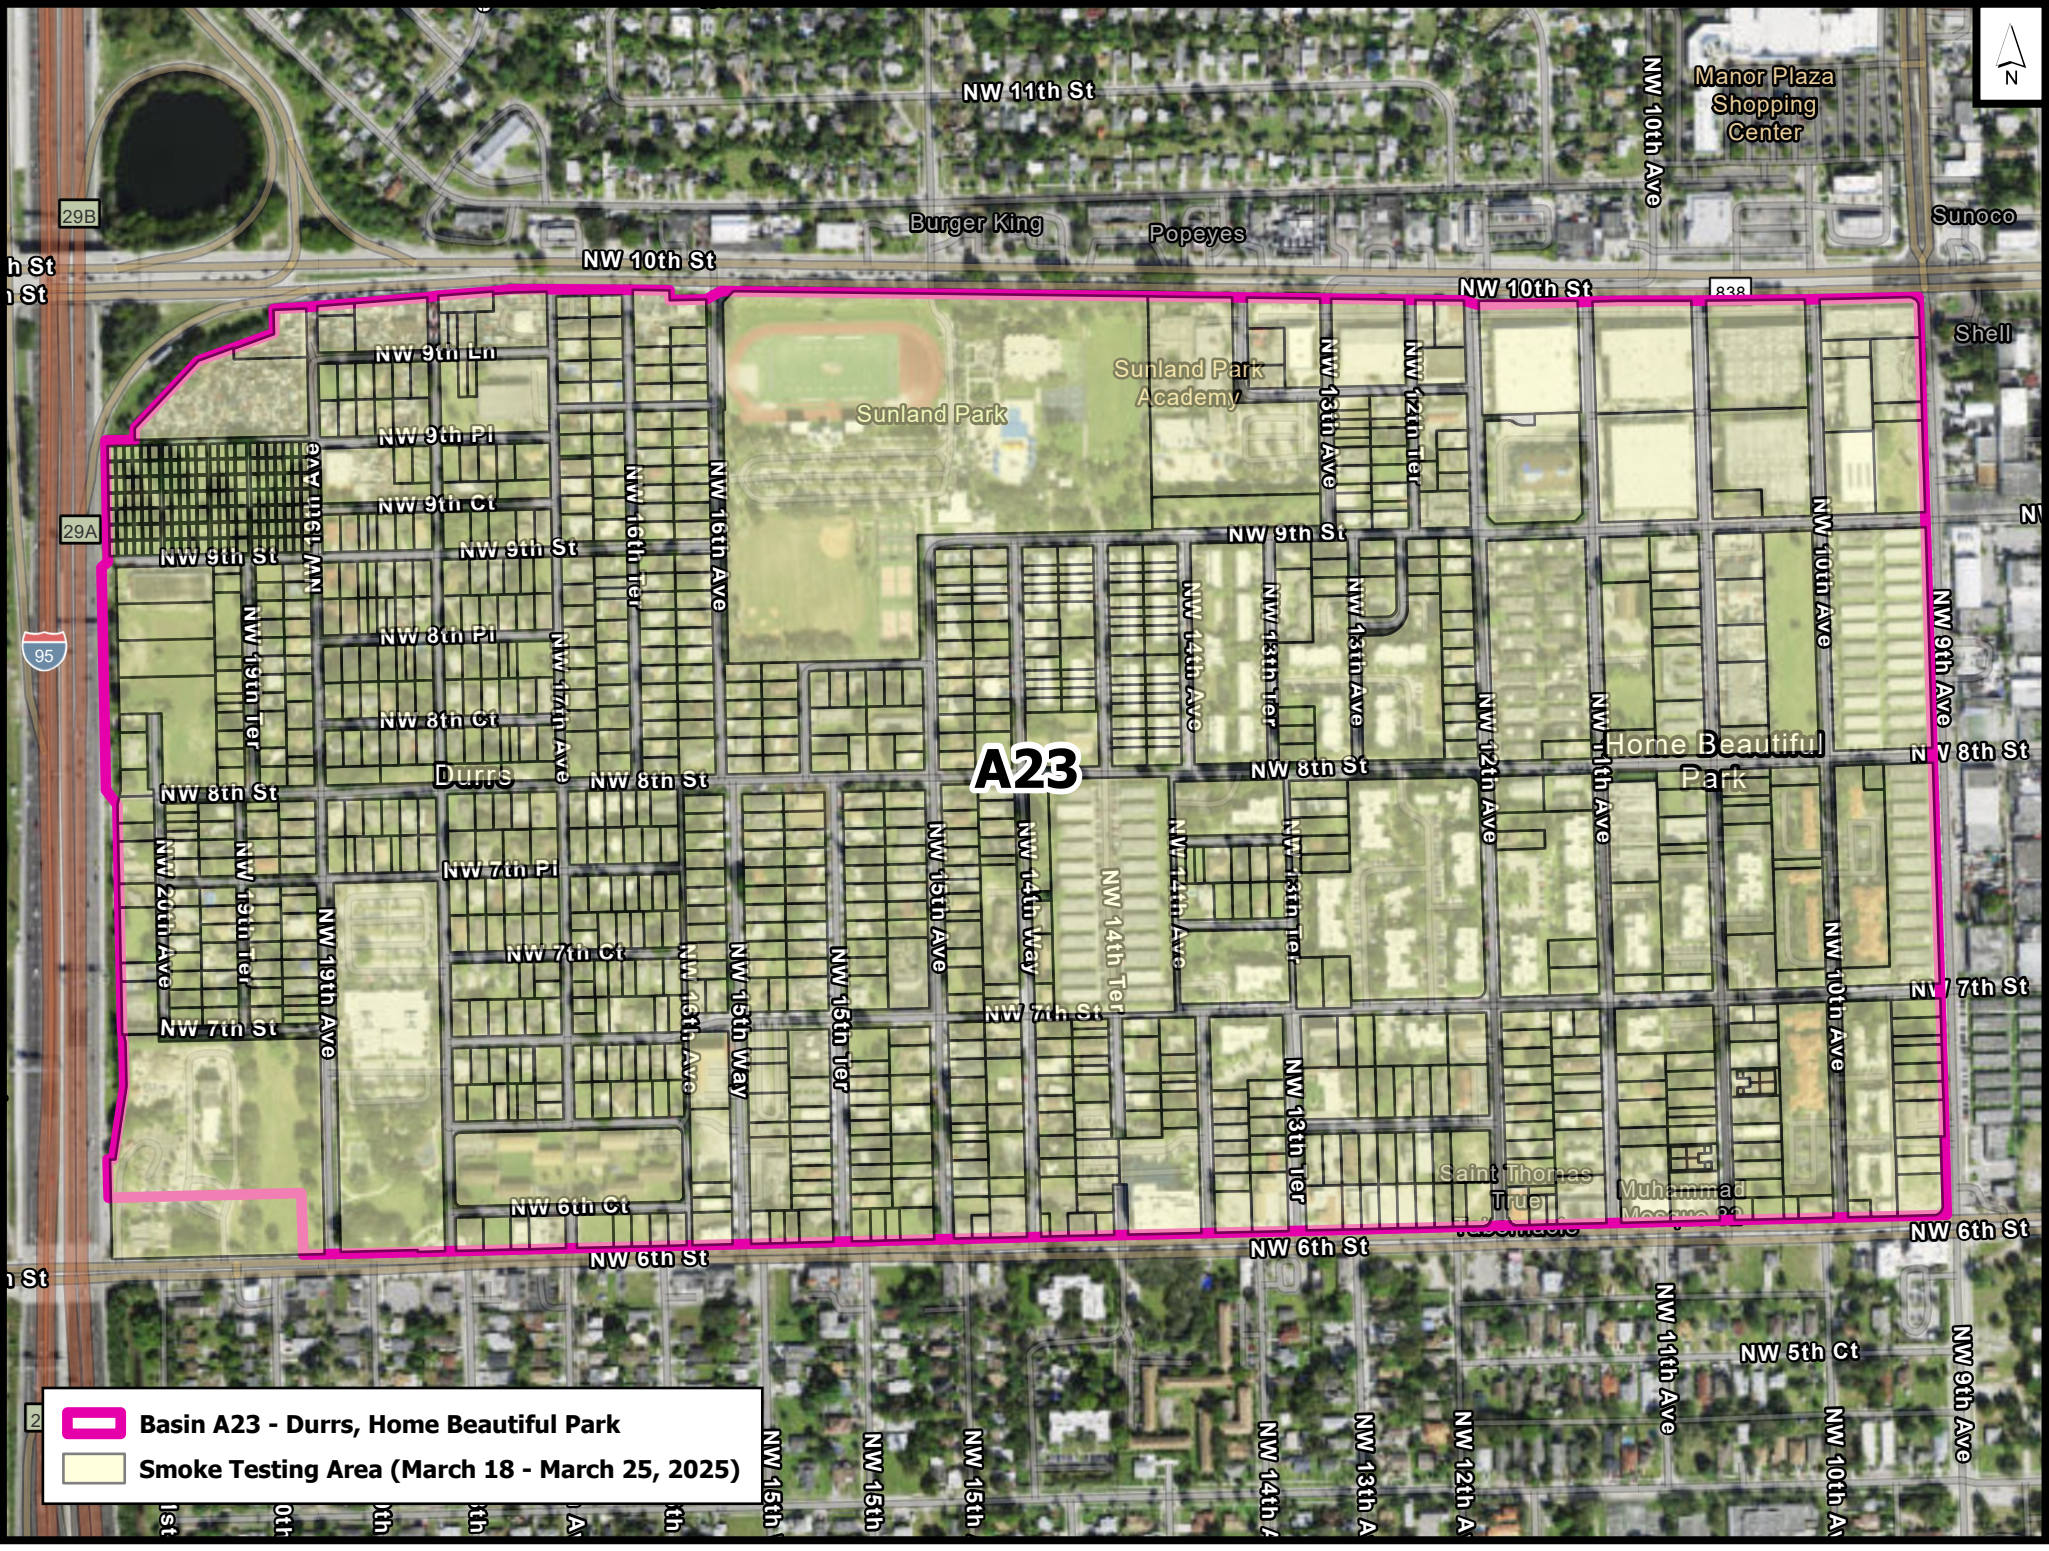

 Basin D25 - Harbor Beach

 Smoke Testing Area (March 17, 2025)

-  Basin D26 - Harbor Beach
-  Smoke Testing Area (March 17, 2025)

-  Basin D27 - Harbor Beach
-  Smoke Testing Area (March 17, 2025)

-  Basin D30 - Harbor Beach
-  Smoke Testing Area (March 17, 2025)

A23

-  Basin A23 - Durrs, Home Beautiful Park
-  Smoke Testing Area (March 18 - March 25, 2025)

A13

-  Basin A13 - Beverly Heights, Victoria Park, Colee Hammock
-  Smoke Testing Area (March 31 - April 3, 2025)