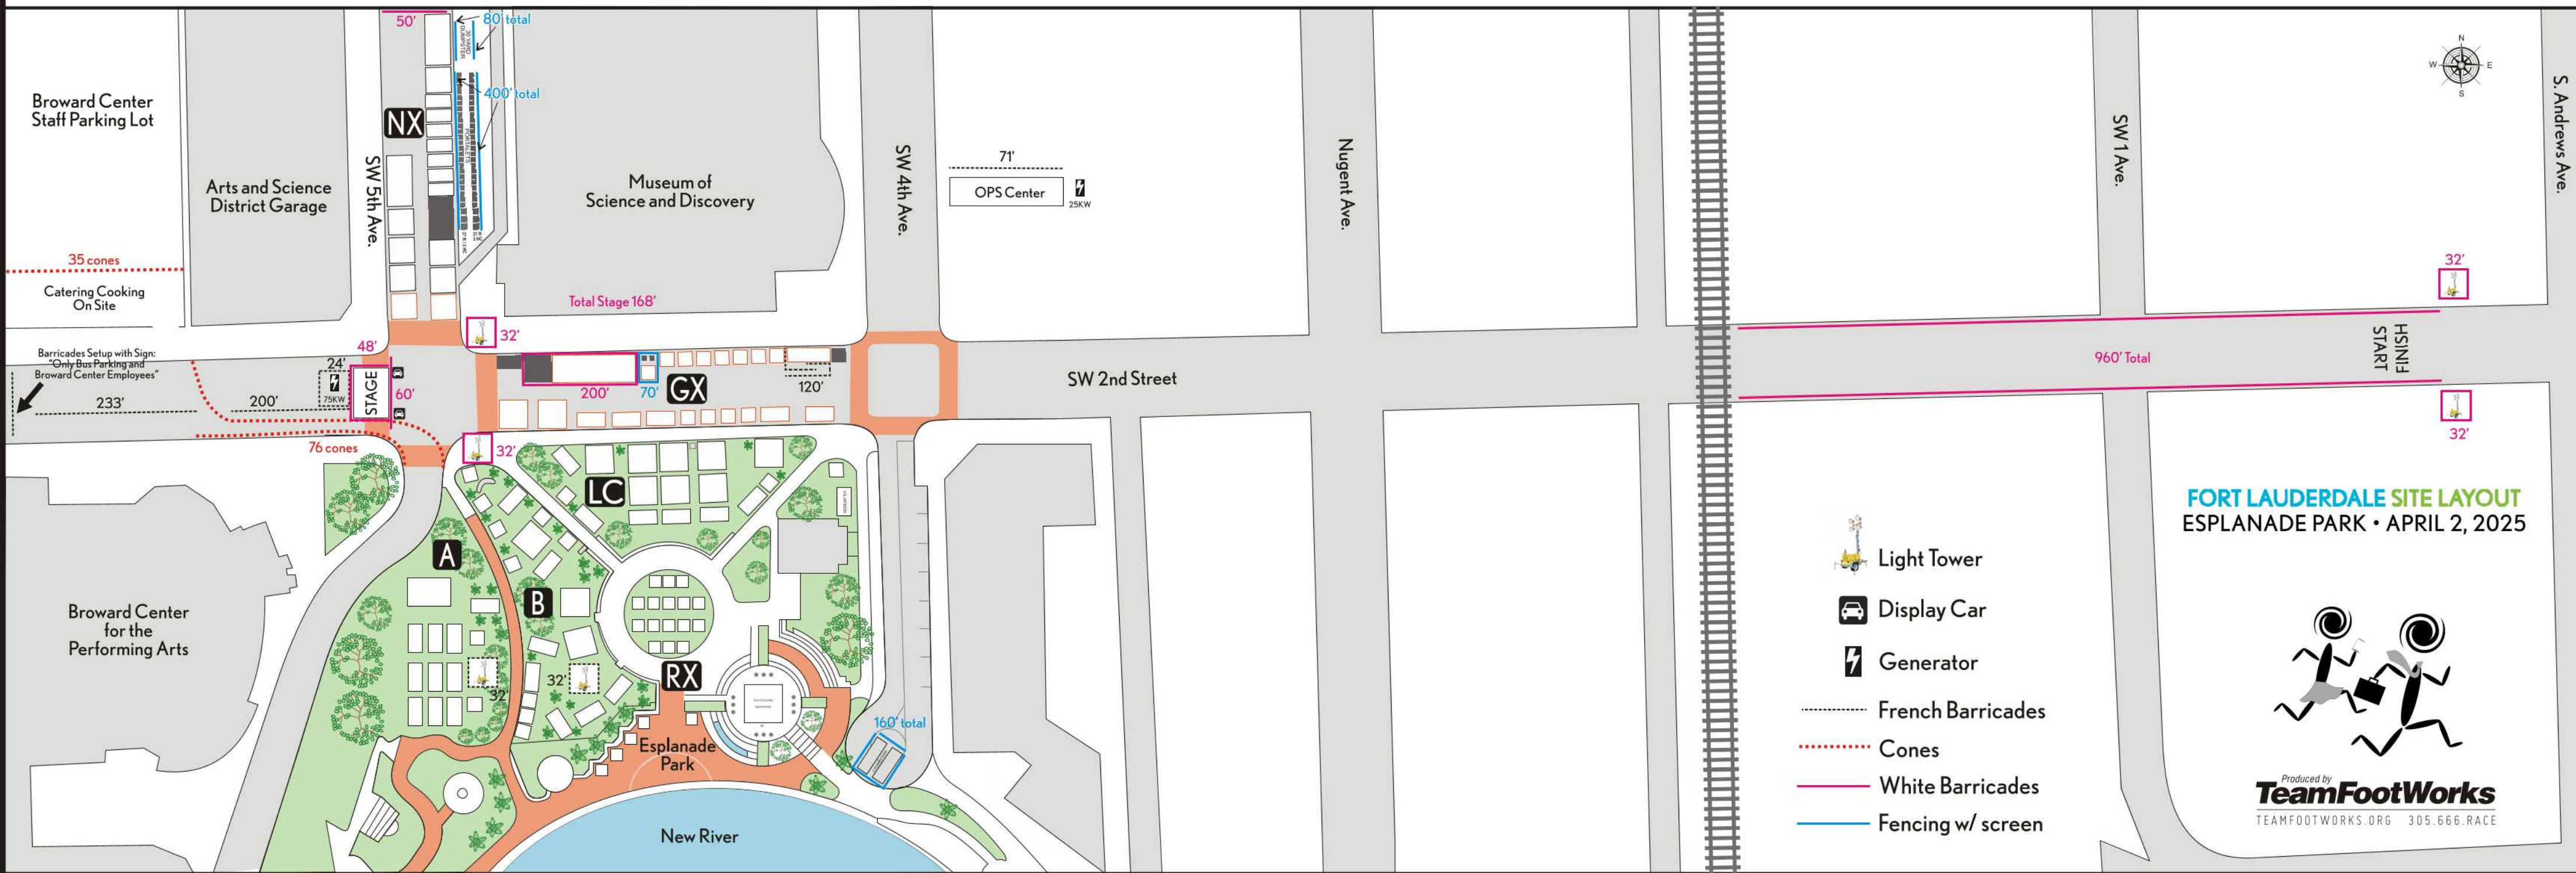

Thursday 4/03

5 pm – SW 2nd St from SW 5th Ave to SW 4th reopens (earlier if possible); all road closures ends