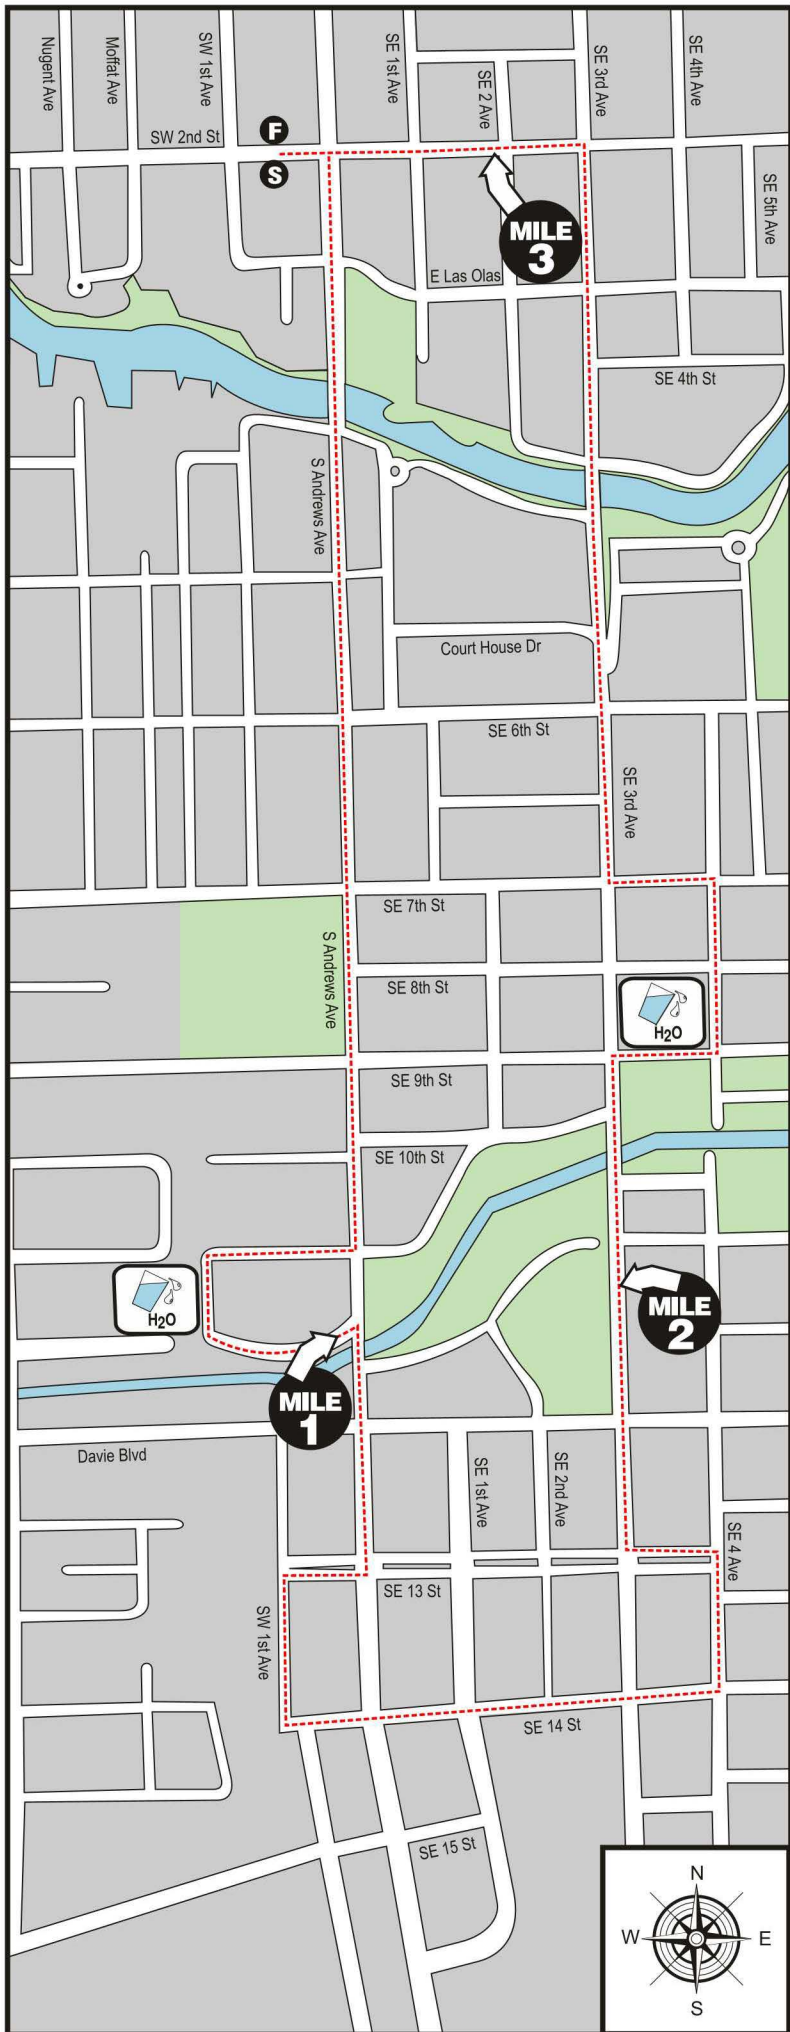

FORT LAUDERDALE 5K COURSE MAP

ESPLANADE PARK • APRIL 2, 2025 • 6:45PM

Produced by
TeamFootWorks

TEAMFOOTWORKS.ORG 305.666.RACE