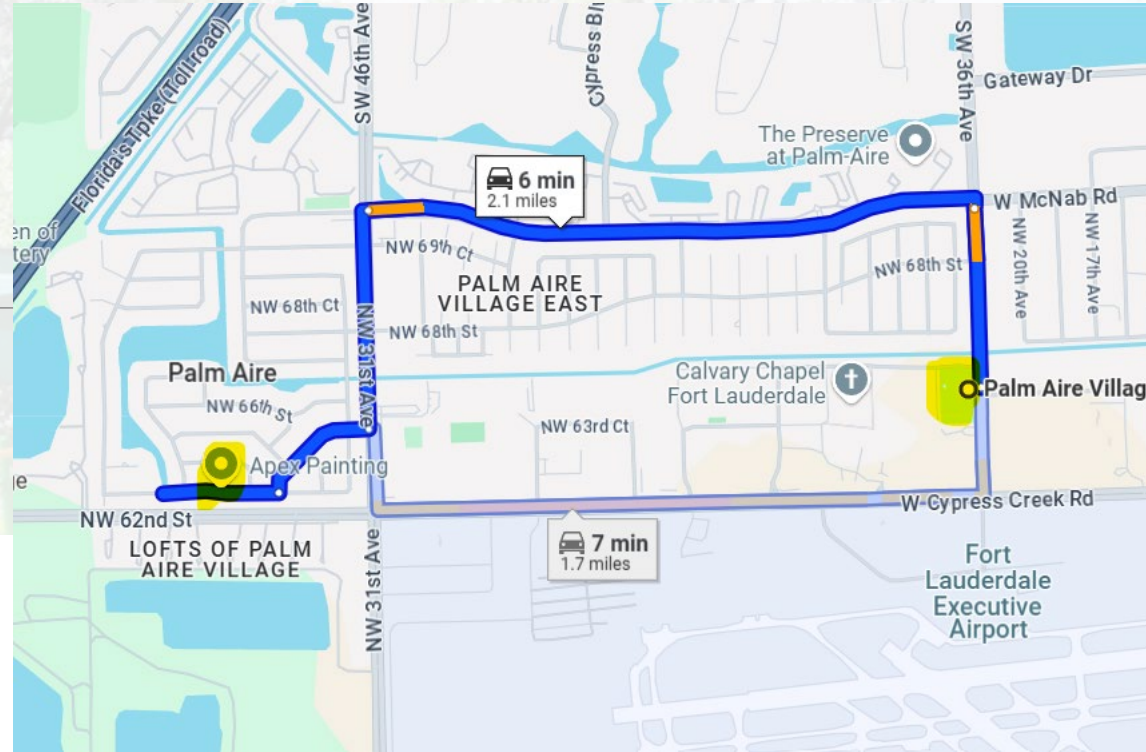

Palm Aire Park (Project TBD) & Palm Aire Village Park (Project 12665)

PARKS BOARD MEETING
DECEMBER 4, 2024

PARKS &
RECREATION 
 City of Fort Lauderdale

LOCATION

3352 NW 63rd St
Fort Lauderdale, FL 33309

City of Fort Lauderdale (.gov)
<https://www.fortlauderdale.gov> > government > city-parks

Palm Aire Park

Palm Aire Village Park

4.4 ★★★★★ 168 Google reviews
Park in Fort Lauderdale, Florida

Community spot featuring a playground, picnic areas, and courts for basketball, racquetball, and tennis, plus a nature trail.

Generative AI is experimental. Learn more

Highlights: Public restroom · Dogs allowed · Picnic tables

Address: 6401 NW 21st Ave, Fort Lauderdale, FL 33309

Hours: Open · Closes 9 PM

Phone: (954) 828-7275

ORIGINAL BOND ALLOCATION