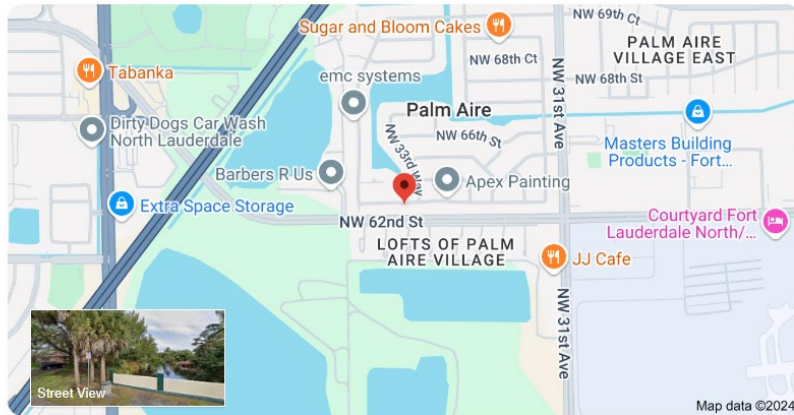

Palm Aire Park (Project TBD) & Palm Aire Village Park (Project 12665)

PARKS BOARD MEETING
DECEMBER 4, 2024

PARKS &
RECREATION 
 City of Fort Lauderdale

LOCATION

3352 NW 63rd St
Fort Lauderdale, FL 33309

City of Fort Lauderdale (.gov)
<https://www.fortlauderdale.gov> > government > city-parks

Palm Aire Park

Palm Aire Village Park

4.4 ★★★★★ 168 Google reviews
Park in Fort Lauderdale, Florida

Community spot featuring a playground, picnic areas, and courts for basketball, racquetball, and tennis, plus a nature trail.

Generative AI is experimental. Learn more

Highlights: Public restroom · Dogs allowed · Picnic tables

Address: 6401 NW 21st Ave, Fort Lauderdale, FL 33309

Hours: Open · Closes 9 PM

Phone: (954) 828-7275

ORIGINAL BOND ALLOCATION