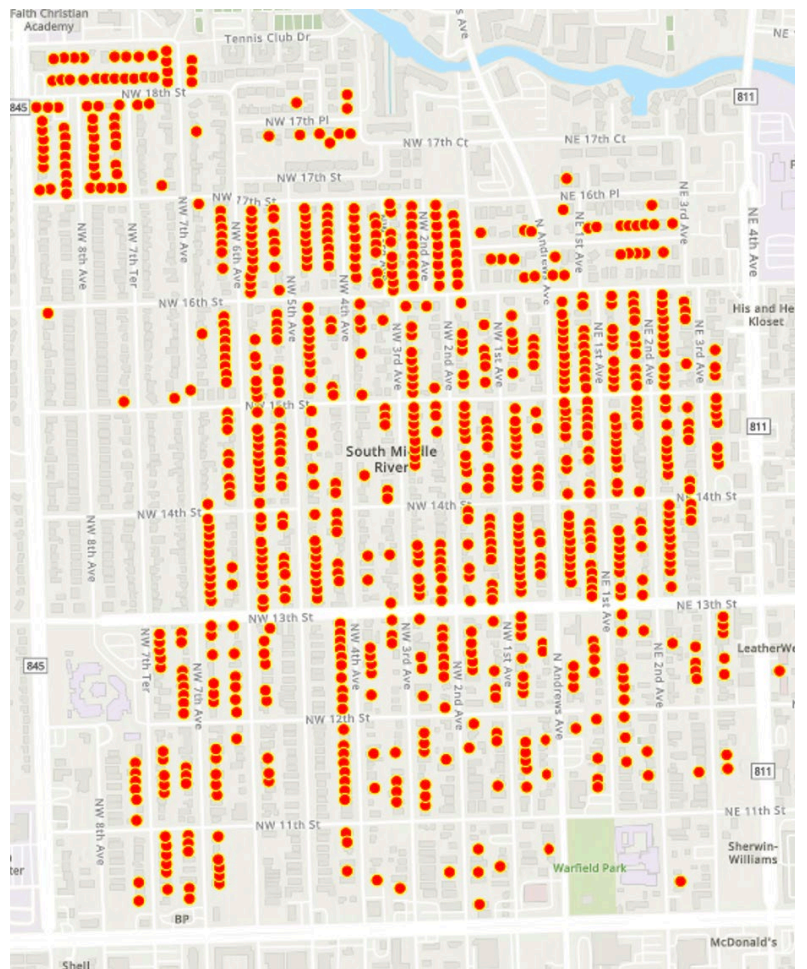

Map: South Middle River, Minimal Traditional Style