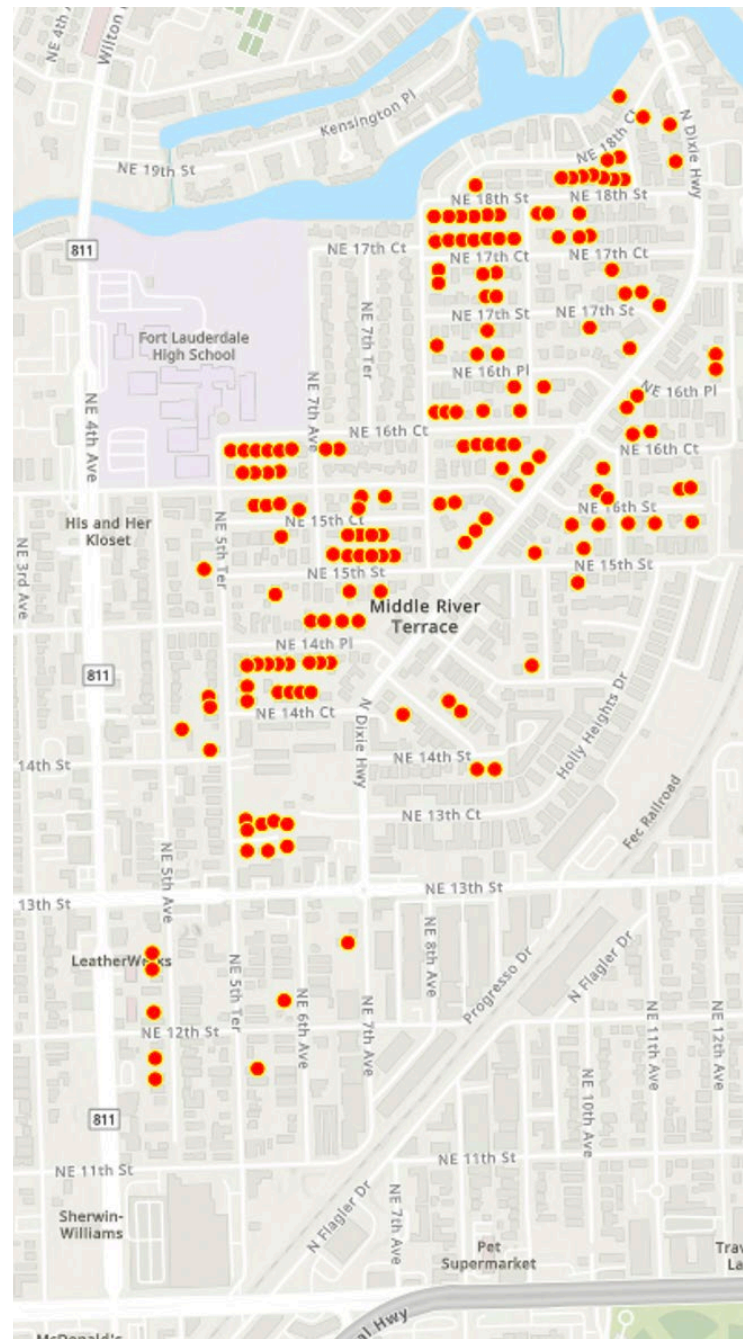

TRANSITIONAL RANCH

The Transitional Ranch style, also known as “minimal Ranch,” characterizes the earlier homes in the neighborhood, constructed in the late 1940s and early 1950s. These houses serve as a link between the compact Minimal Traditional style of the 1930s and 1940s and the expansive Ranch homes of the following decades. Their modest size reflects the planning and financial constraints imposed by the FHA during the Depression and World War II, yet they incorporate modern Ranch design elements. Typically single-story, Transitional Ranch homes feature low-pitched or flat roofs, along with moderate to wide eave overhangs, large picture windows, and covered entrances. While they usually lack a garage, many include a carport seamlessly integrated into the house’s roofline.

A total of 151 buildings were classified as exhibiting Transitional Ranch Style architectural features.

Map: Middle River Terrace, Transitional Ranch Style