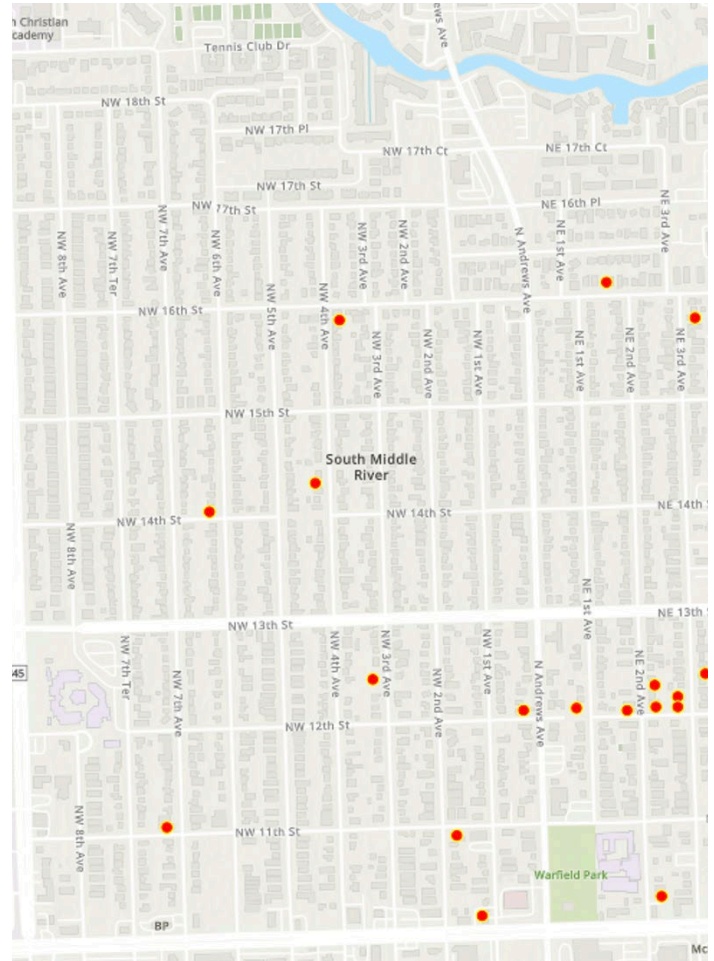

During the 1920s and 1930s Frame Vernacular remained an important influence on the architecture of Fort Lauderdale. Its design reflected a trend toward simplicity. Residences influenced by this style are smaller than those of the previous decade, usually measuring only one story in height. Another influence on residential design was the proliferation of the automobile, which resulted in the addition of garages and carports.

A total of 18 buildings were classified as Frame Vernacular within the survey area.

Map: South Middle River, Frame Vernacular Style