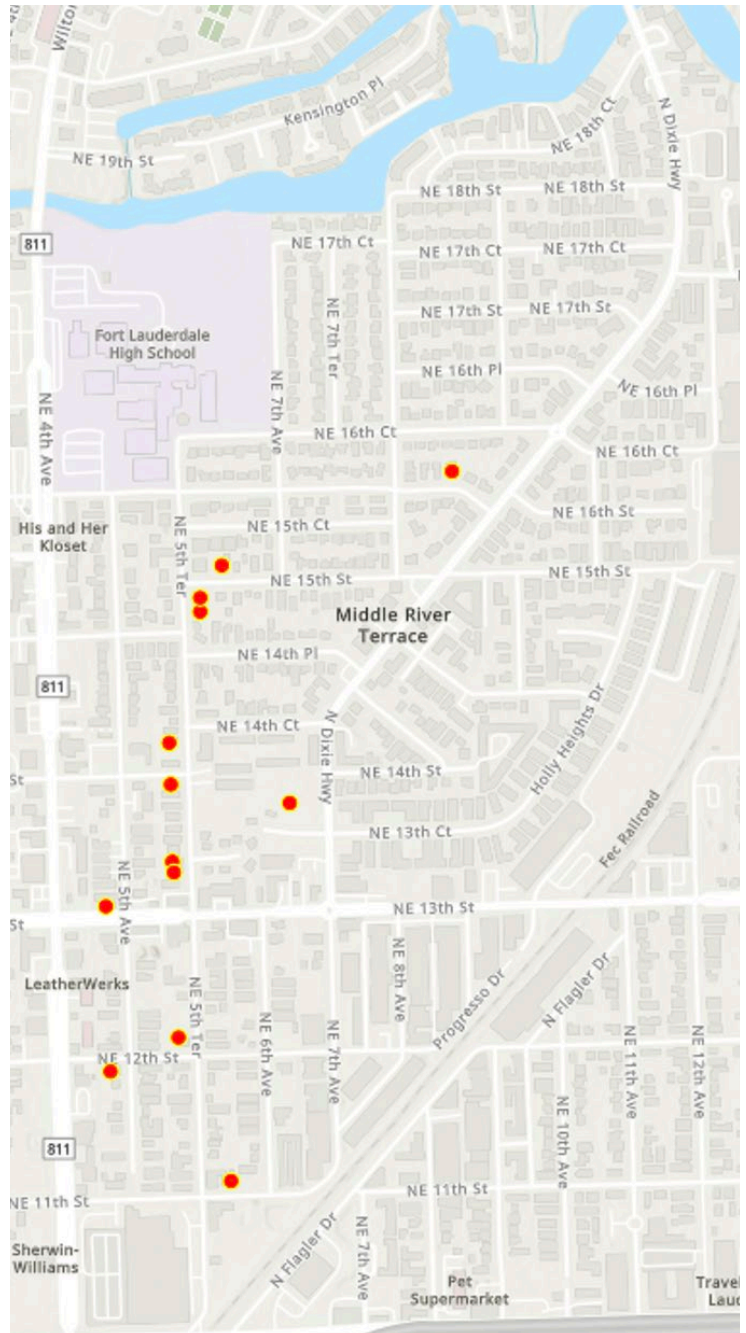

During the 1920s and 1930s Frame Vernacular remained an important influence on the architecture of Fort Lauderdale. Its design reflected a trend toward simplicity. Residences influenced by this style are smaller than those of the previous decade, usually measuring only one story in height. Another influence on residential design was the proliferation of the automobile, which resulted in the addition of garages and carports.

A total of 13 buildings were classified as Frame Vernacular within the survey area.

Map: Middle River Terrace, Frame Vernacular Style