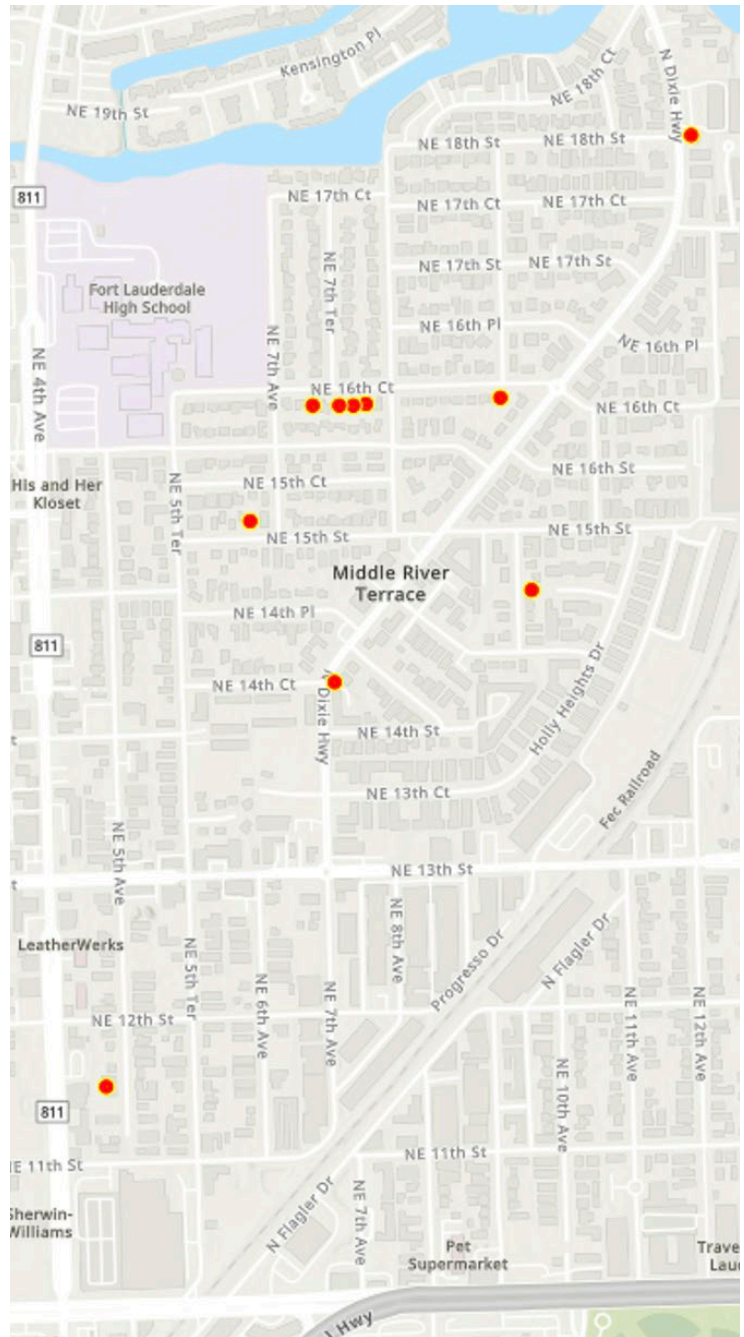

MID-CENTURY MODERN

The architectural era spanning from the immediate post-WWII years to the early 1970s ushered in a fresh aesthetic marked by minimalism and the abandonment of ornate embellishments. Instead, architects focused on geometric shapes and angles, exploring their interplay with each other and the seamless integration of outdoor elements indoors. This was achieved through the strategic use of expansive glass panels and open floor plans to flood interiors with natural light.

Taking cues from architectural giants like Frank Lloyd Wright and Mies van der Rohe, flat surfaces and sleek lines emerged as the coveted style. In Florida’s residential architecture, Ranch Style and Minimal Traditional homes proliferated, emphasizing the fluid transition between indoor and outdoor spaces, recognizing the backyard as an integral part of the overall living area.

Materials like concrete breezeblock, brick, and wood were prominently featured, often arranged in geometric or abstract motifs. Mass production streamlined house designs, making homeownership more accessible and reflecting the rising prosperity of the burgeoning middle class.

A total of 13 buildings were classified as exhibiting Mid-Century Modern Style architectural features.

Map: Middle River Terrace, Mid-Century Modern Style