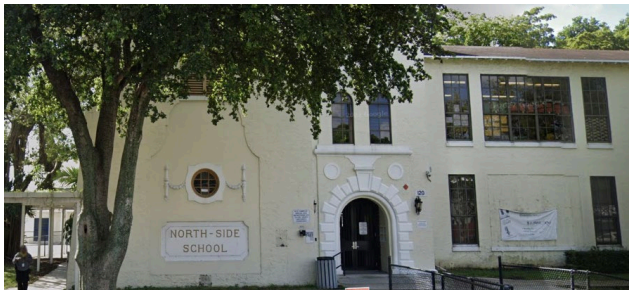

MEDITERRANEAN REVIVAL

The Spanish Revival style and the Italian Renaissance Revival style are often referred to collectively as the Mediterranean Revival style and were the most popular styles during the Florida land boom of the 1920s. In Florida, the Spanish Revival style was introduced by Henry Flagler in his grand hotels constructed along the path of his Florida East Coast Railroad, one of which was the Hotel Ponce de Leon in St Augustine completed in 1888. The style was adapted to include a more regional dimension by local architects Maurice Fatio and Addison Mizner. The Mediterranean Revival style is noted for the combination of one and two story sections, a plan shape that included an interior courtyard, arcades and loggias, flat roofs, terracotta barrel-tile coping, columns, decorative door surrounds, decorative tiles, and ornate iron work.

2 buildings within the survey area are Mediterranean Revival.

Image: 1620 NW 7th Avenue