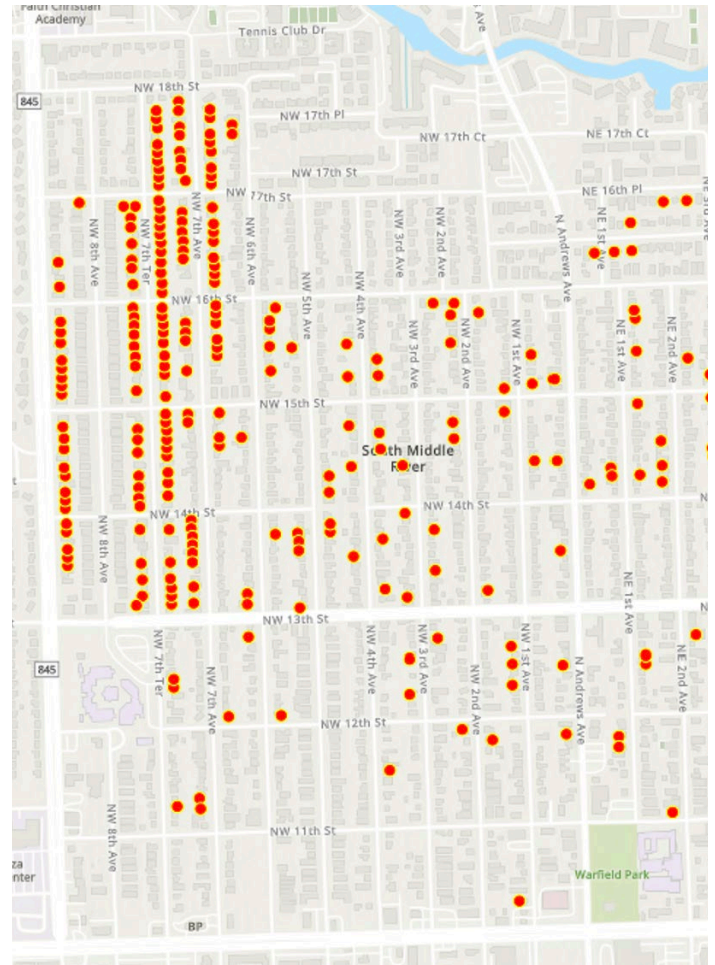

TRANSITIONAL RANCH

The Transitional Ranch style, also known as “minimal Ranch,” characterizes the earlier homes in the neighborhood, constructed in the late 1940s and early 1950s. These houses serve as a link between the compact Minimal Traditional style of the 1930s and 1940s and the expansive Ranch homes of the following decades. Their modest size reflects the planning and financial constraints imposed by the FHA during the Depression and World War II, yet they incorporate modern Ranch design elements. Typically single-story, Transitional Ranch homes feature low-pitched or flat roofs, along with moderate to wide eave overhangs, large picture windows, and covered entrances. While they usually lack a garage, many include a carport seamlessly integrated into the house’s roofline.

A total of 258 buildings were classified as exhibiting Transitional Ranch Style architectural features.

Map: South Middle River, Transitional Ranch Style