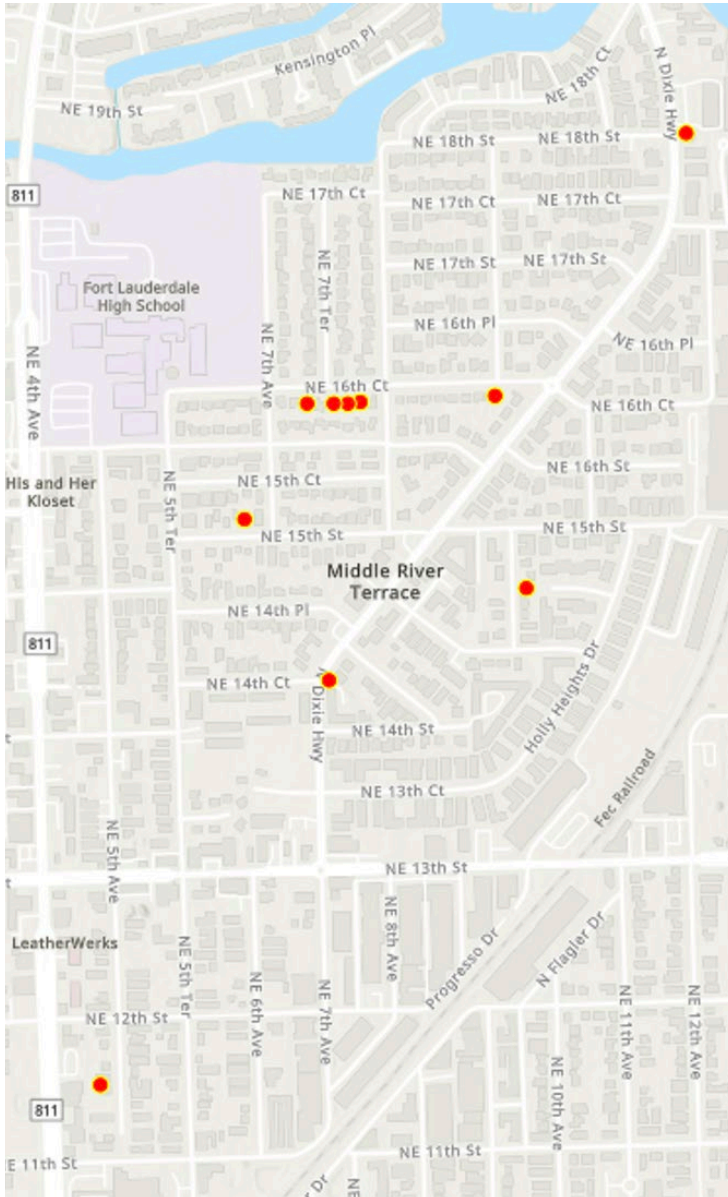

COMMERCIAL

Map: Middle River Terrace, Mid-Century Modern Style

ADDRESS	YEAR BUILT	STYLE
1301 N DIXIE HWY, FORT LAUDERDALE	1960	Commercial
815 NE 13 ST, FORT LAUDERDALE	1961	Commercial
701 NE 13 ST, FORT LAUDERDALE	1963	Commercial
801 NE 13 ST, FORT LAUDERDALE	1963	Commercial
815 NE 13 ST, FORT LAUDERDALE	1970	Commercial